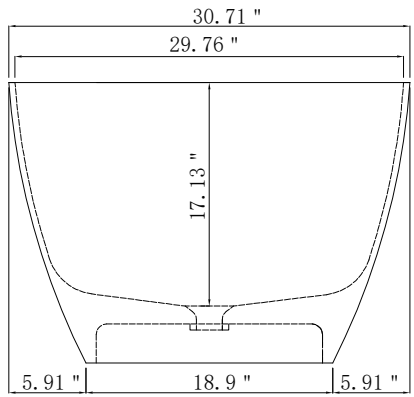

Dimension/Specification

Sku RX-S01-59DG