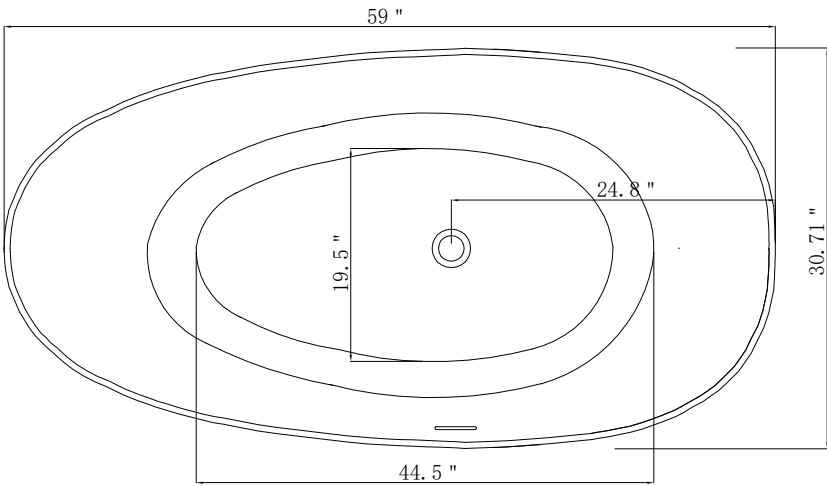

Dimension/Specification

Sku RX-S01-59DG