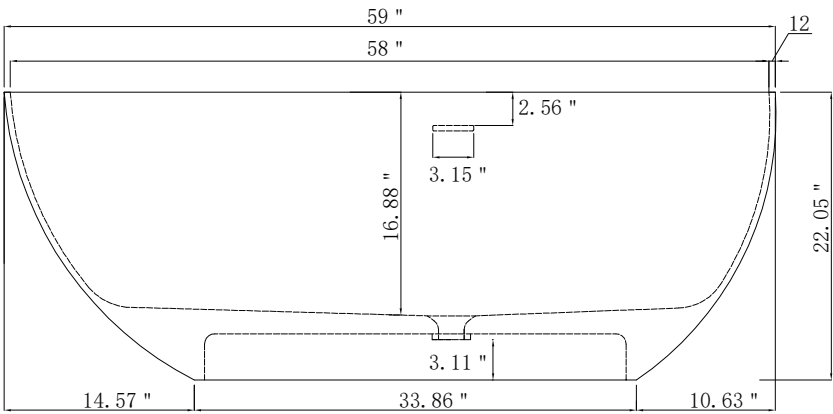

Dimension/Specification

Sku RX-S01-59DG