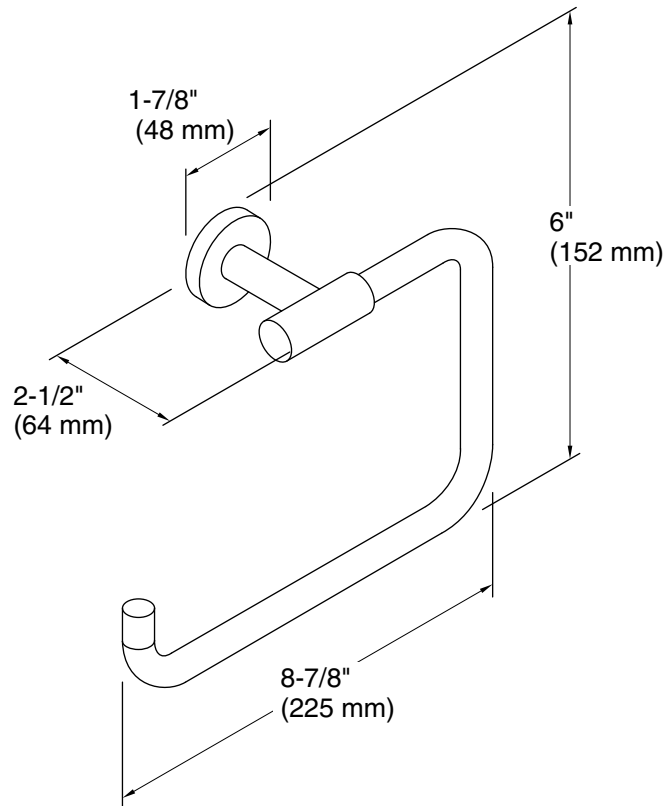

Technical Information

All product dimensions are nominal.

Material: Brass

Notes

Install this product according to the installation guide.

CAUTION: Risk of personal injury. Do not install these products in any area where they are likely to be used inadvertently as a grab bar or support bar. These products are not designed or intended for use as a grab bar or support bar.