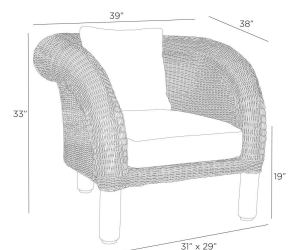

FIELDER OUTDOOR LOUNGE CHAIR

FRS22  
 Pearl Outdoor  
 Performance Bouclé  
 H: 33 IN  
 W: 39 IN  
 D: 38 IN

Like a woven shrug, the fashionable form of this dune twisted synthetic rattan seat was designed to cradle the body like a hug. The playful yet contemporary form is oversized, with wheat teak wood legs and roll edges. Our Pearl Outdoor Performance Bouclé cushion and lumbar pillow are attached with Velcro. Finish will vary.