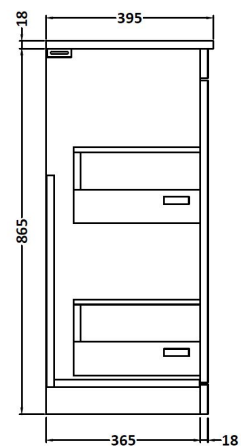

CUSTOMER DATA SHEET

DESCRIPTION: 800 Fs 2-Drawer Vanity With Basin B

CUSTOMER DATA SHEET - FURNITURE

DESCRIPTION: 800 Floor Standing 2-Drawer Basin Unit

PRODUCT DIMENSIONS

Height (mm)	Width (mm)	Depth (mm)	Nett Wgt Kg
865	800	383	38

PACKAGING DIMENSIONS

Height (mm)	Width (mm)	Depth (mm)	Gross Wgt Kg
405	820	885	38

PACKAGING DATA

Box Colour	Brown Cardboard Box		
Box Qty	1	Label Colour	White Label
Label Size	100 x 50	Label Qty	2

OUTER BOX DIMENSIONS (If Applicable)

CUSTOMER DATA SHEET - CERAMICS

DESCRIPTION: Basin 800mm

PRODUCT DIMENSIONS

Height (mm)	Width (mm)	Depth (mm)	Nett Wgt Kg
170	800	390	16.9

PACKAGING DIMENSIONS

Height (mm)	Width (mm)	Depth (mm)	Gross Wgt Kg
400	820	200	16.9

PACKAGING DATA

Box Colour	Brown Cardboard Box - Printed		
Box Qty	1	Label Colour	White Label
Label Size	100 x 50	Label Qty	2

OUTER BOX DIMENSIONS (If Applicable)

Height (mm)	Width (mm)	Depth (mm)	Gross Wgt Kg