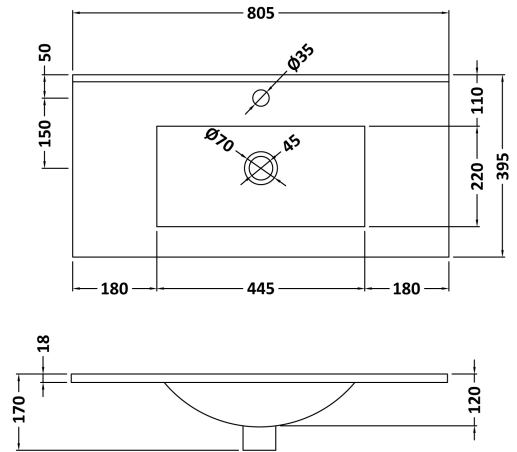

CUSTOMER DATA SHEET

DESCRIPTION: 800 Fs 2-Drawer Vanity With Basin B

CUSTOMER DATA SHEET - FURNITURE

DESCRIPTION: 800 Floor Standing 2-Drawer Basin Unit

PRODUCT DIMENSIONS

Height (mm)	Width (mm)	Depth (mm)	Nett Wgt Kg
865	800	383	38

PACKAGING DIMENSIONS

Height (mm)	Width (mm)	Depth (mm)	Gross Wgt Kg
405	820	885	38

PACKAGING DATA

Box Colour	Brown Cardboard Box		
Box Qty	1	Label Colour	White Label
Label Size	100 x 50	Label Qty	2

OUTER BOX DIMENSIONS (If Applicable)

Height (mm)	Width (mm)	Depth (mm)	Gross Wgt Kg

PRODUCT DETAILS

Country of Origin	United Kingdom
Fitting Instruction	No
Constr' Method	Cam & Wood Dowel
Cabinet Finish	MFC Textured Woodgrain
Cab Thickness (mm)	18
Drawer Included	Yes
No of Shelves	0
Hinge Inc'	Not Applicable
Fixings Inc'	Yes
Handle Inc'	Yes, Supplied
Handle Type	Strap

CUSTOMER DATA SHEET - CERAMICS

DESCRIPTION: Basin 800mm

PRODUCT DIMENSIONS

Height (mm)	Width (mm)	Depth (mm)	Nett Wgt Kg
170	800	390	16.9

PACKAGING DIMENSIONS

Height (mm)	Width (mm)	Depth (mm)	Gross Wgt Kg
400	820	200	16.9