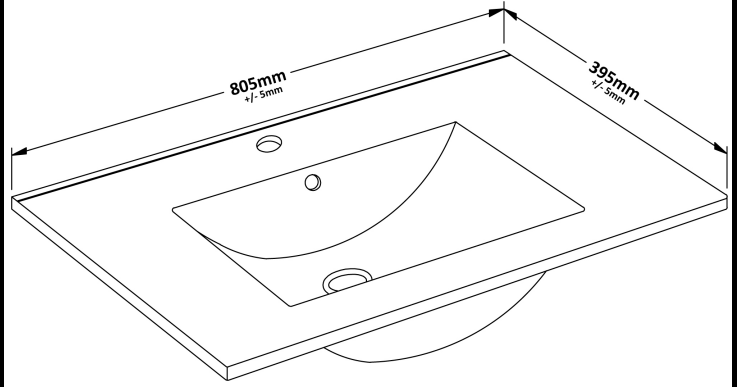

CUSTOMER DATA SHEET

DESCRIPTION: 800 Fs 2-Drawer Vanity With Basin B

CUSTOMER DATA SHEET - FURNITURE

DESCRIPTION: 800 Floor Standing 2-Drawer Basin Unit

PRODUCT DIMENSIONS

Height (mm)	Width (mm)	Depth (mm)	Nett Wgt Kg
865	800	383	38

PACKAGING DIMENSIONS

Height (mm)	Width (mm)	Depth (mm)	Gross Wgt Kg
405	820	885	38

PACKAGING DATA

Box Colour	Brown Cardboard Box		
Box Qty	1	Label Colour	White Label
Label Size	100 x 50	Label Qty	2

OUTER BOX DIMENSIONS (If Applicable)

Height (mm)	Width (mm)	Depth (mm)	Gross Wgt Kg

PRODUCT DETAILS

Country of Origin	United Kingdom
Fitting Instruction	No
Constr' Method	Cam & Wood Dowel
Cabinet Finish	MFC Textured Woodgrain
Cab Thickness (mm)	18
Drawer Included	Yes
No of Shelves	0
Hinge Inc'	Not Applicable
Fixings Inc'	Yes
Handle Inc'	Yes, Supplied
Handle Type	Strap

CUSTOMER DATA SHEET - CERAMICS

DESCRIPTION: Basin 800mm

PRODUCT DIMENSIONS

Height (mm)	Width (mm)	Depth (mm)	Nett Wgt Kg
170	800	390	16.9

PACKAGING DIMENSIONS

Height (mm)	Width (mm)	Depth (mm)	Gross Wgt Kg
400	820	200	16.9