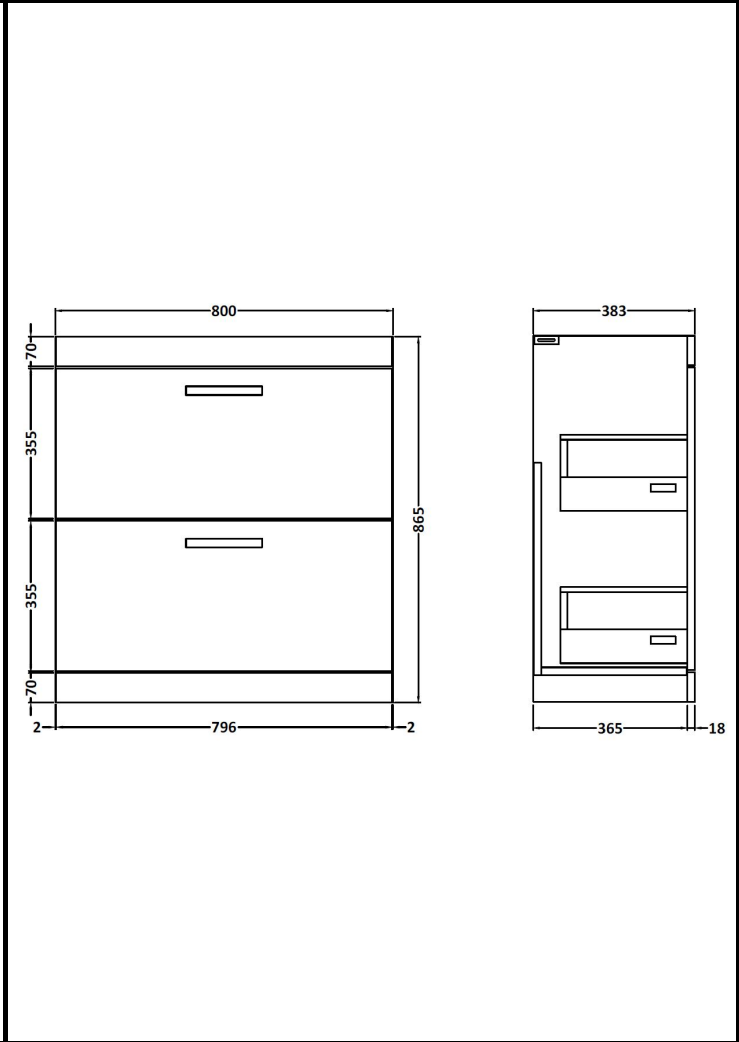

CUSTOMER DATA SHEET

DESCRIPTION: 800 Fs 2-Drawer Vanity With Basin B

CUSTOMER DATA SHEET - FURNITURE

DESCRIPTION: 800 Floor Standing 2-Drawer Basin Unit

PRODUCT DIMENSIONS

Height (mm)	Width (mm)	Depth (mm)	Nett Wgt Kg
865	800	383	38

PACKAGING DIMENSIONS

Height (mm)	Width (mm)	Depth (mm)	Gross Wgt Kg
405	820	885	38

PACKAGING DATA

Box Colour	Brown Cardboard Box		
Box Qty	1	Label Colour	White Label
Label Size	100 x 50	Label Qty	2

OUTER BOX DIMENSIONS (If Applicable)

CUSTOMER DATA SHEET - CERAMICS

DESCRIPTION: Basin 800mm

PRODUCT DIMENSIONS

Height (mm)	Width (mm)	Depth (mm)	Nett Wgt Kg
170	800	390	16.9

PACKAGING DIMENSIONS

Height (mm)	Width (mm)	Depth (mm)	Gross Wgt Kg
400	820	200	16.9

PACKAGING DATA

Box Colour	Brown Cardboard Box - Printed		
Box Qty	1	Label Colour	White Label
Label Size	100 x 50	Label Qty	2

OUTER BOX DIMENSIONS (If Applicable)

Height (mm)	Width (mm)	Depth (mm)	Gross Wgt Kg