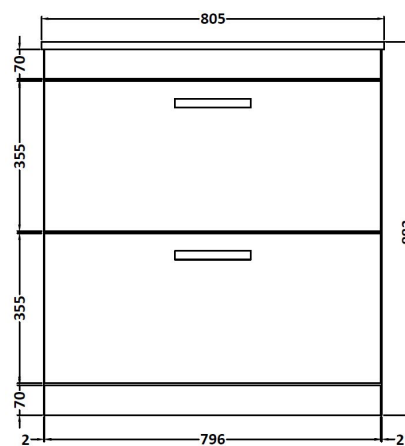

CUSTOMER DATA SHEET

DESCRIPTION: 800 Fs 2-Drawer Vanity With Basin B

CUSTOMER DATA SHEET - FURNITURE

DESCRIPTION: 800 Floor Standing 2-Drawer Basin Unit

PRODUCT DIMENSIONS

Height (mm)	Width (mm)	Depth (mm)	Nett Wgt Kg
865	800	383	38

PACKAGING DIMENSIONS

Height (mm)	Width (mm)	Depth (mm)	Gross Wgt Kg
405	820	885	38

PACKAGING DATA

Box Colour	Brown Cardboard Box		
Box Qty	1	Label Colour	White Label
Label Size	100 x 50	Label Qty	2

OUTER BOX DIMENSIONS (If Applicable)

CUSTOMER DATA SHEET - CERAMICS

DESCRIPTION: Basin 800mm

PRODUCT DIMENSIONS

Height (mm)	Width (mm)	Depth (mm)	Nett Wgt Kg
170	800	390	16.9

PACKAGING DIMENSIONS

Height (mm)	Width (mm)	Depth (mm)	Gross Wgt Kg
400	820	200	16.9

PACKAGING DATA

Box Colour	Brown Cardboard Box - Printed		
Box Qty	1	Label Colour	White Label
Label Size	100 x 50	Label Qty	2

OUTER BOX DIMENSIONS (If Applicable)

Height (mm)	Width (mm)	Depth (mm)	Gross Wgt Kg