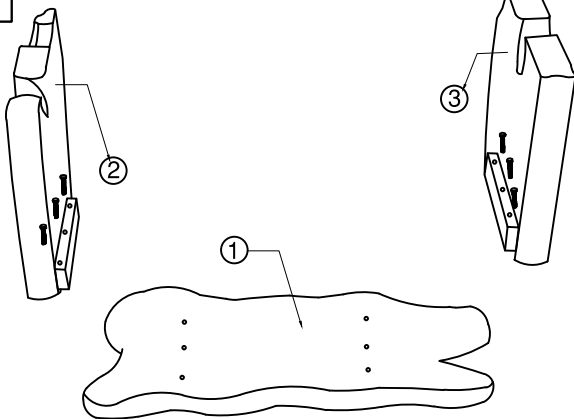

JONATHAN Y

Model : BNH300B

Maximum weight : 275 LBS

ASSEMBLING INSTRUCTION

6 X Bolt M x 7cm

6 X Pcs

Key Bolt BN
1 Pc

± 10'

1

2

3

4