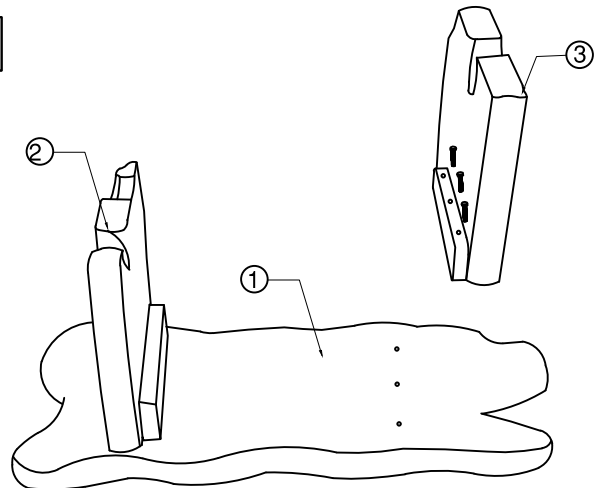

JONATHAN Y

Model : BNH300B

Maximum weight : 275 LBS

ASSEMBLING INSTRUCTION

6 X Bolt M x 7cm

6 X Pcs

Key Bolt BN
1 Pc

± 10'

1

2

3

4