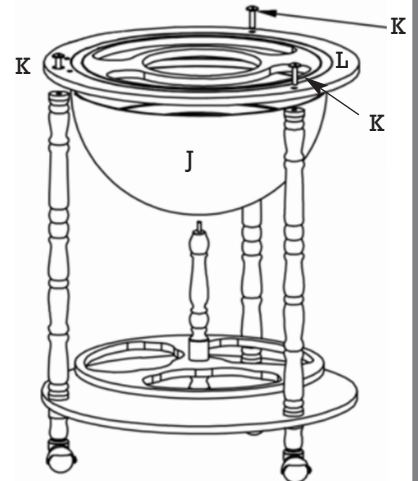

design **TOSCANO**[®]

SJ-360015
Sixteenth Century Cielo Blue
Replica Globe Bar Cabinet

**INSTRUCTIONS
FOR YOUR PRODUCT**

Thank you for your recent purchase of this Design Toscano hand-crafted piece of sculptural art. We have taken great care to create this piece especially for you. Please review these instructions and assemble this piece with care. Do not over tighten any screw or bolt connection.

Step 1

Step 2

Parts

A (1 PC)

B (1 PC)

C (1 PC)

D (3 PCS)

E (1 PC)