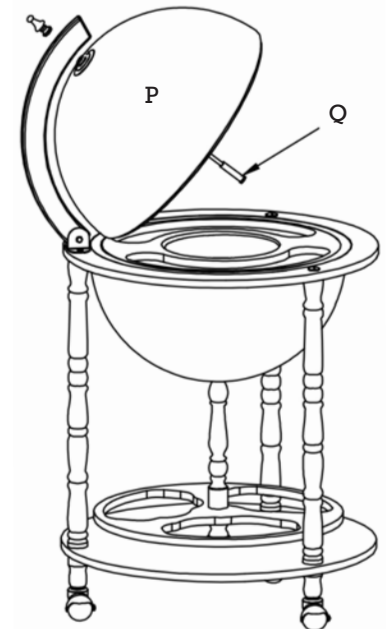

design **TOSCANO**[®]

SJ-360015
Sixteenth Century Cielo Blue
Replica Globe Bar Cabinet

**INSTRUCTIONS
FOR YOUR PRODUCT**

Thank you for your recent purchase of this Design Toscano hand-crafted piece of sculptural art. We have taken great care to create this piece especially for you. Please review these instructions and assemble this piece with care. Do not over tighten any screw or bolt connection.

P (1 PC)

Q (1 Set)

Step 3

Step 4

©Copyright 2021, Design Toscano, Inc.

1.800.525.0733
DESIGNTOSCANO.COM

**THANK YOU
FOR YOUR PURCHASE**