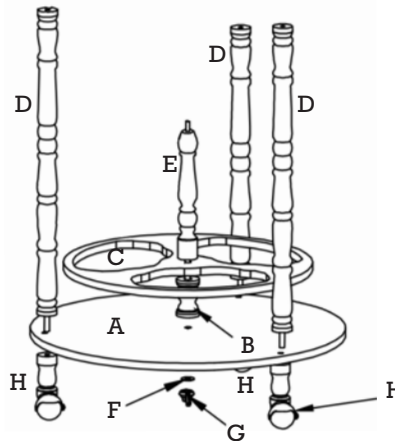

design **TOSCANO**[®]

SJ-360015
Sixteenth Century Cielo Blue
Replica Globe Bar Cabinet

**INSTRUCTIONS
FOR YOUR PRODUCT**

Thank you for your recent purchase of this Design Toscano hand-crafted piece of sculptural art. We have taken great care to create this piece especially for you. Please review these instructions and assemble this piece with care. Do not over tighten any screw or bolt connection.

Step 1

Step 2

Parts

A (1 PC)

B (1 PC)

C (1 PC)

D (3 PCS)

E (1 PC)