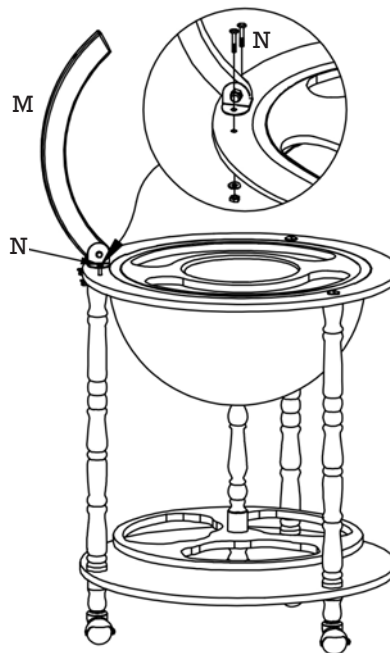

design **TOSCANO**®

SJ-360015
Sixteenth Century Cielo Blue
Replica Globe Bar Cabinet

**INSTRUCTIONS
FOR YOUR PRODUCT**

Thank you for your recent purchase of this Design Toscano hand-crafted piece of sculptural art. We have taken great care to create this piece especially for you. Please review these instructions and assemble this piece with care. Do not over tighten any screw or bolt connection.

Step 1

Step 2

Parts

A (1 PC)

B (1 PC)

C (1 PC)

D (3 PCS)

E (1 PC)

F (1 PC)

G (1 PC)

H (3 PCS)

J (1 PC)

K (3 PCS)

L (1 PC)

M (1 PC)

N (2 Sets)

P (1 PC)

Q (1 Set)

Step 3

Step 4

©Copyright 2021, Design Toscano, Inc.

1.800.525.0733
DESIGNTOSCANO.COM

**THANK YOU
FOR YOUR PURCHASE**