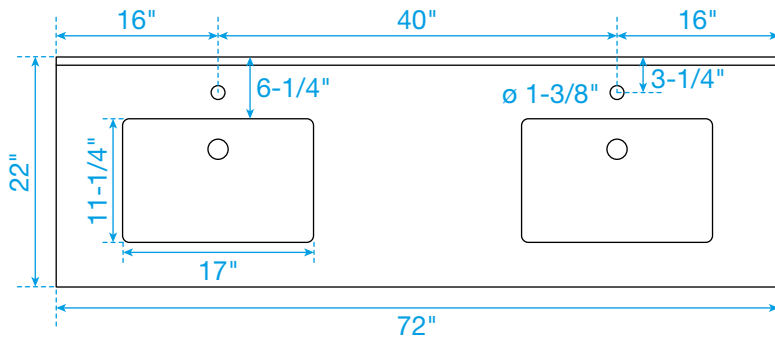

# WYNDHAM COLLECTION

TOP VIEW OF VANITY CABINET

\*Note: Due to high probability of breakage, the backsplash comes in two pieces, cut from the same piece. All measurements are  $\pm 1/4"$ .

# WYNDHAM COLLECTION

Side splash is reversible.

Note: Due to high probability of breakage, the backsplash comes in two pieces, cut from the same piece. All measurements are  $\pm 1/4"$ .

WC-VCA-72-DBL-TOP