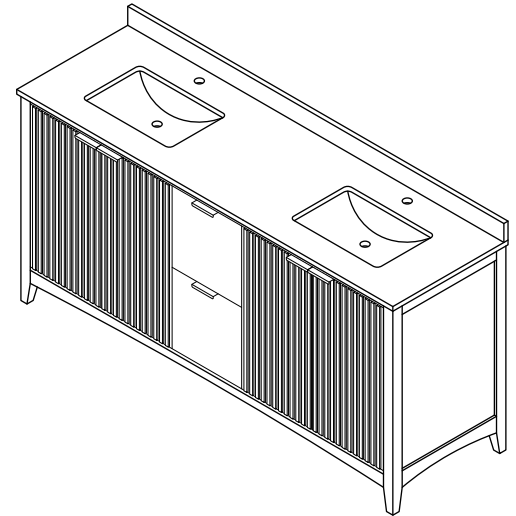

# WYNDHAM COLLECTION

TOP VIEW OF VANITY CABINET

\*Note: Due to high probability of breakage, the backsplash comes in two pieces, cut from the same piece. All measurements are  $\pm 1/4"$ .

## WC-9191-72-DBL

# WYNDHAM COLLECTION

Side splash is reversible.

Note: Due to high probability of breakage, the backsplash comes in two pieces, cut from the same piece. All measurements are  $\pm 1/4"$ .

WC-VCA-72-DBL-TOP