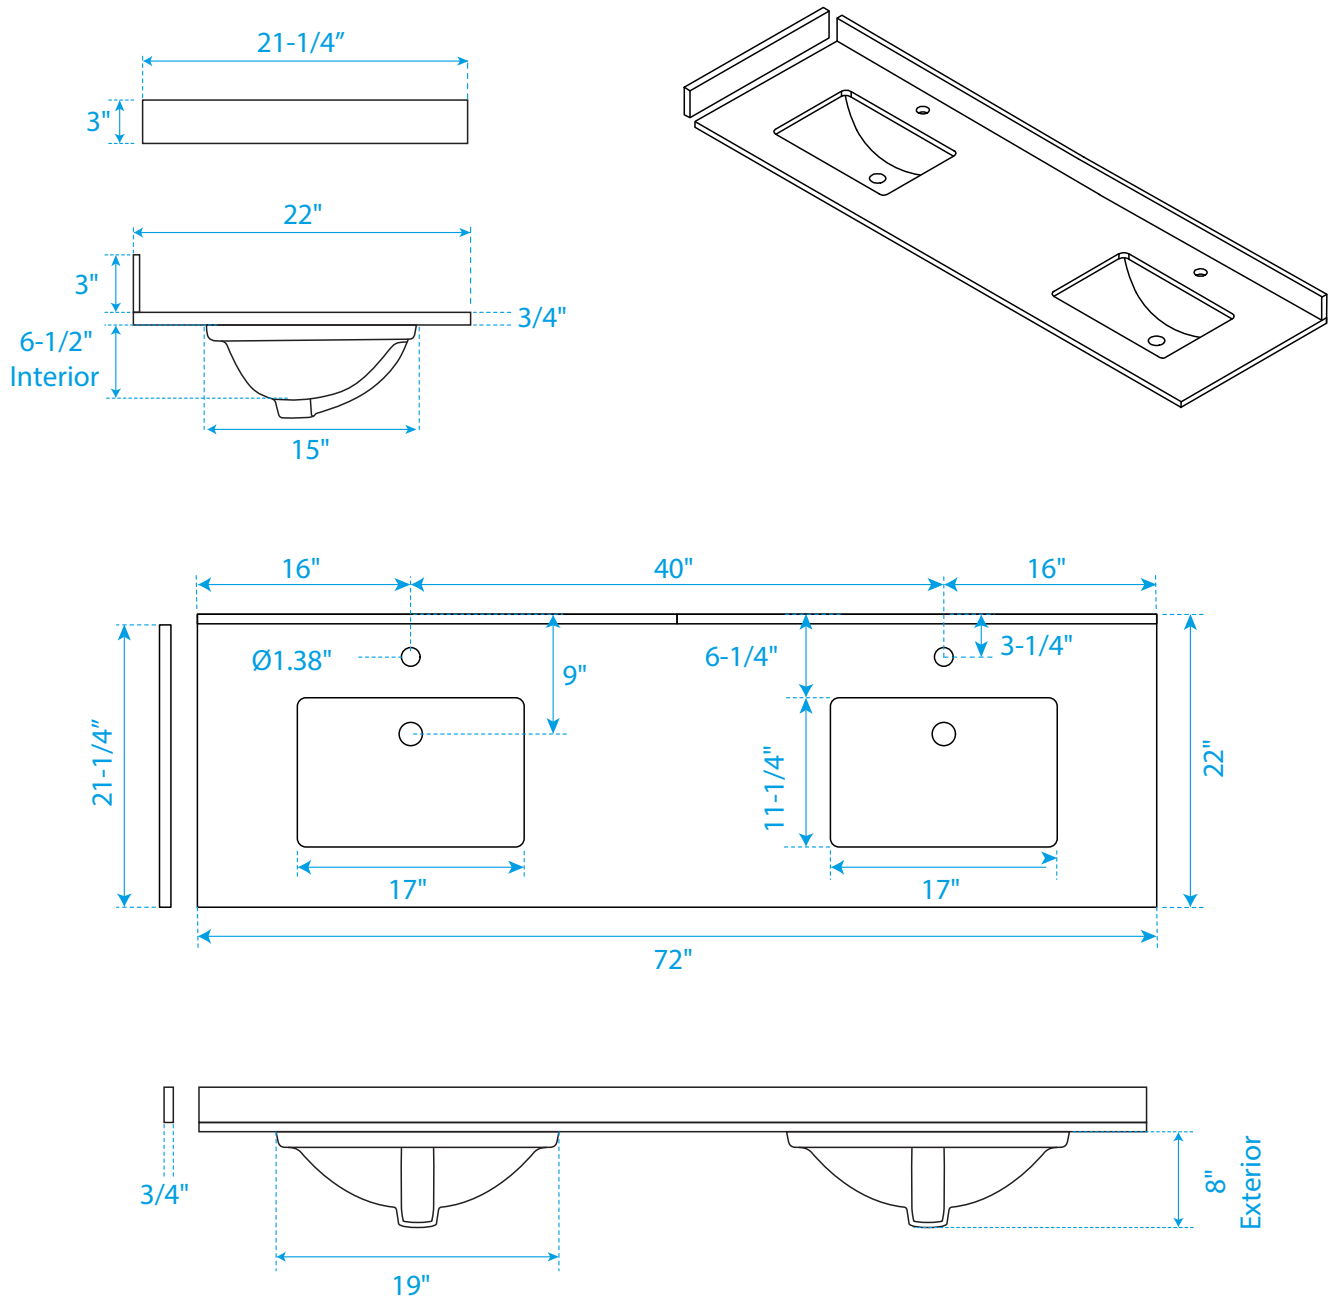

# WYNDHAM COLLECTION

TOP VIEW OF VANITY CABINET

\*Note: Due to high probability of breakage, the backsplash comes in two pieces, cut from the same piece. All measurements are  $\pm 1/4"$ .

## WC-9191-72-DBL

# WYNDHAM COLLECTION

Side splash is reversible.

Note: Due to high probability of breakage, the backsplash comes in two pieces, cut from the same piece. All measurements are  $\pm 1/4"$ .

WC-VCA-72-DBL-TOP