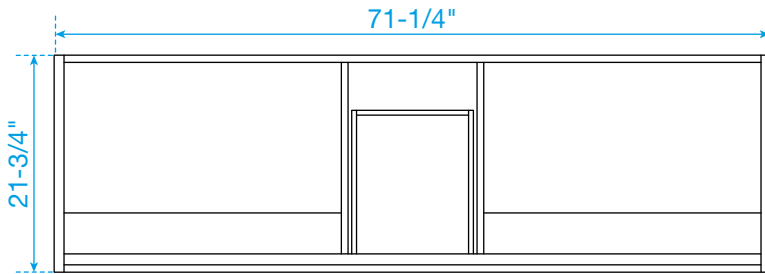

# WYNDHAM COLLECTION

TOP VIEW OF VANITY CABINET

\*Note: Due to high probability of breakage, the backsplash comes in two pieces, cut from the same piece. All measurements are  $\pm 1/4"$ .

# WYNDHAM COLLECTION

Side splash is reversible.

Note: Due to high probability of breakage, the backsplash comes in two pieces, cut from the same piece. All measurements are  $\pm 1/4"$ .

WC-VCA-72-DBL-TOP