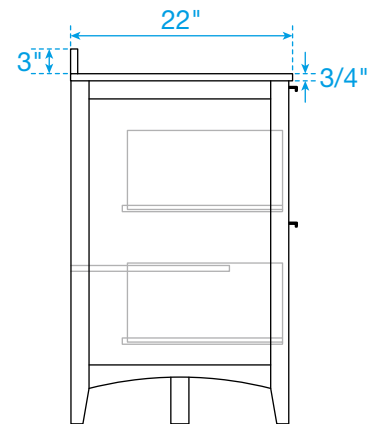

# WYNDHAM COLLECTION

TOP VIEW OF VANITY CABINET

\*Note: Due to high probability of breakage, the backsplash comes in two pieces, cut from the same piece. All measurements are  $\pm 1/4"$ .

## WC-9191-72-DBL

# WYNDHAM COLLECTION

Side splash is reversible.

Note: Due to high probability of breakage, the backsplash comes in two pieces, cut from the same piece. All measurements are  $\pm 1/4"$ .

WC-VCA-72-DBL-TOP