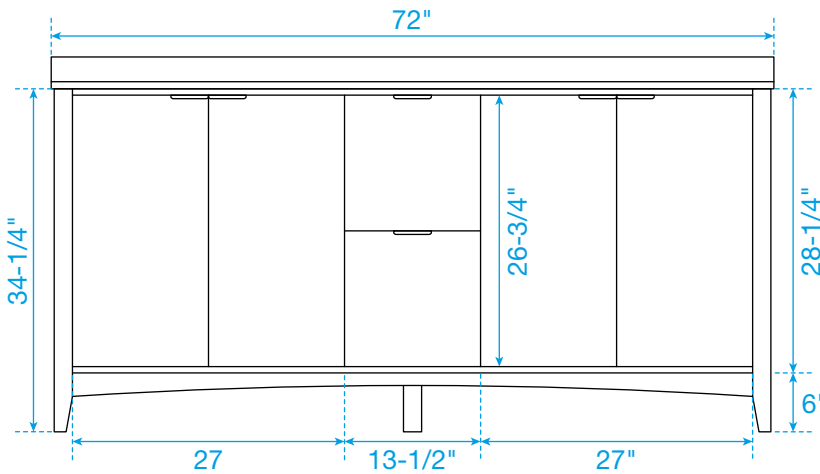

# WYNDHAM COLLECTION

TOP VIEW OF VANITY CABINET

\*Note: Due to high probability of breakage, the backsplash comes in two pieces, cut from the same piece. All measurements are  $\pm 1/4"$ .

# WYNDHAM COLLECTION

Side splash is reversible.

Note: Due to high probability of breakage, the backsplash comes in two pieces, cut from the same piece. All measurements are  $\pm 1/4"$ .

WC-VCA-72-DBL-TOP