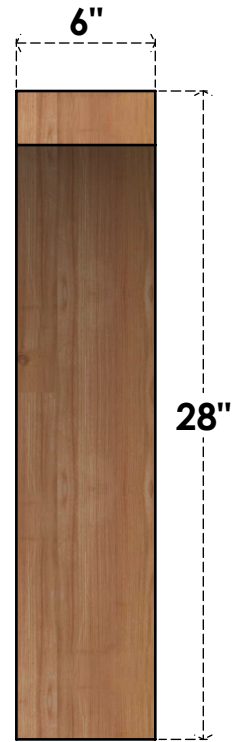

BRC06X28X28THR00RWR

6"W X 28"D X 28"H THORTON ROUGH SAWN BRACE, WESTERN RED CEDAR

SIDE

FRONT

EKENA MILLWORK
 2300 WEST MAIN ST.
 CLARKSVILLE, TX 75426
 TOLL FREE: 866-607-0453
 WWW.EKENAMILLWORK.COM

NOTES

1. INSTALLATION TO BE COMPLETED IN ACCORDANCE WITH MANUFACTURER'S SPECIFICATIONS.
2. DRAWING MAY NOT BE TO SCALE
3. THIS DRAWING IS INTENDED FOR DESIGN AND PLANNING PURPOSES ONLY.
4. ALL INFORMATION CONTAINED HEREIN WAS CURRENT AT THE TIME OF DEVELOPMENT BUT MUST BE REVIEWED AND APPROVED BY THE PRODUCT MANUFACTURER TO BE CONSIDERED ACCURATE.
5. PRODUCTS ARE NOT KILN DRIED. THIS ITEM IS UNIQUE AND WILL CONTAIN THE NATURAL VARIATIONS THAT THE WOOD SPECIES OFFERS. THIS MAY RESULT IN VARIATIONS UP TO 1/4"