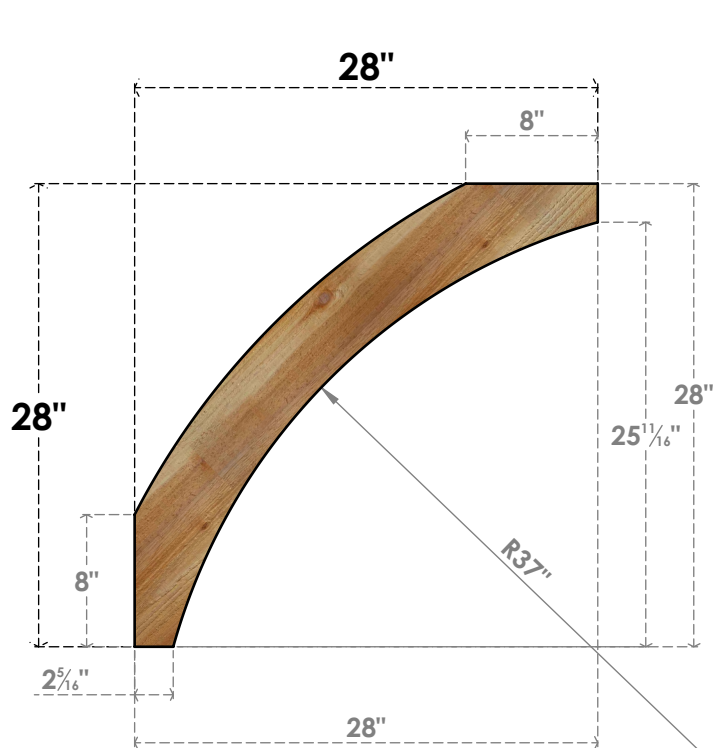

BRC06X28X28THR00RWR

6"W X 28"D X 28"H THORTON ROUGH SAWN BRACE, WESTERN RED CEDAR

SIDE

FRONT

EKENA MILLWORK
 2300 WEST MAIN ST.
 CLARKSVILLE, TX 75426
 TOLL FREE: 866-607-0453
 WWW.EKENAMILLWORK.COM

NOTES

1. INSTALLATION TO BE COMPLETED IN ACCORDANCE WITH MANUFACTURER'S SPECIFICATIONS.
2. DRAWING MAY NOT BE TO SCALE
3. THIS DRAWING IS INTENDED FOR DESIGN AND PLANNING PURPOSES ONLY.
4. ALL INFORMATION CONTAINED HEREIN WAS CURRENT AT THE TIME OF DEVELOPMENT BUT MUST BE REVIEWED AND APPROVED BY THE PRODUCT MANUFACTURER TO BE CONSIDERED ACCURATE.
5. PRODUCTS ARE NOT KILN DRIED. THIS ITEM IS UNIQUE AND WILL CONTAIN THE NATURAL VARIATIONS THAT THE WOOD SPECIES OFFERS. THIS MAY RESULT IN VARIATIONS UP TO 1/4"