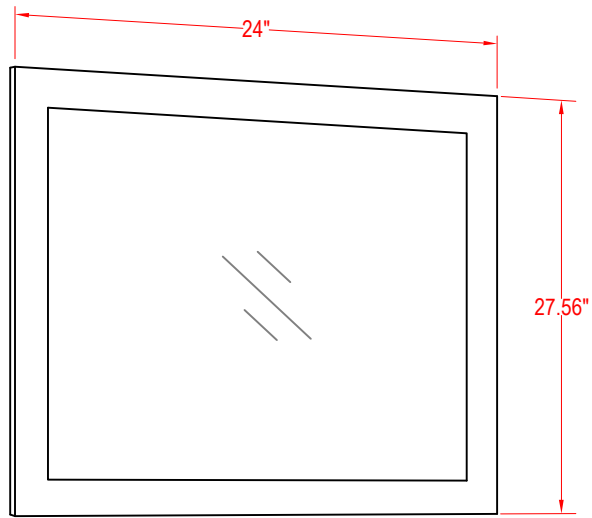

# Bathroom Cabinet

Unit

inch

(PLAN)

Mirror: 27.56"x24" inch

Cabinet: 24"x18.1"x35.8" inch

Handle: 6.2" inch

(BACK)