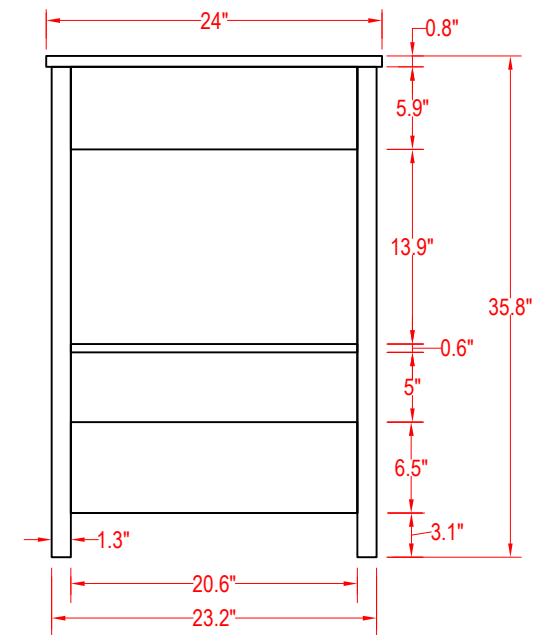

# Bathroom Cabinet

Unit

inch

(PLAN)

Mirror: 27.56"x24" inch

Cabinet: 24"x18.1"x35.8" inch

Handle: 6.2" inch

(BACK)