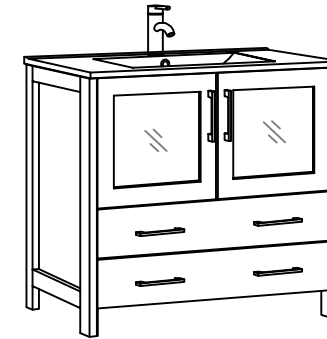

# Bathroom Cabinet

Unit

inch

(PLAN)

Mirror: 27.56"x24" inch

Cabinet: 24"x18.1"x35.8" inch

Handle: 6.2" inch

(BACK)