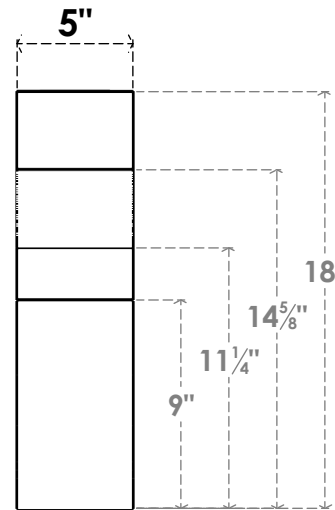

ITEM NUMBER: BRCURO050X18000X18000MONRCPR

5"W X 18"D X 18"H MONTEREY ROUGH CEDAR WOODGRAIN OPEN
TIMBERTHANE BRACE, PRIMED TAN

SIDE PROFILE

FRONT PROFILE

ISOMETRIC

EKENA MILLWORK
2300 WEST MAIN ST.
CLARKSVILLE, TX 75426
TOLL FREE: 866-607-0453
WWW.EKENAMILLWORK.COM

NOTES

1. INSTALLATION TO BE COMPLETED IN ACCORDANCE WITH MANUFACTURER'S SPECIFICATIONS.
2. DRAWING MAY NOT BE TO SCALE
3. THIS DRAWING IS INTENDED FOR DESIGN AND PLANNING PURPOSES ONLY.
4. ALL INFORMATION CONTAINED HEREIN WAS CURRENT AT THE TIME OF DEVELOPMENT BUT MUST BE REVIEWED AND APPROVED BY THE PRODUCT MANUFACTURER TO BE CONSIDERED ACCURATE.
5. TIMBERTHANE ARCHITECTURAL PRODUCTS ARE MADE FROM HIGH DENSITY URETHANE AND COME FACTORY PRIMED