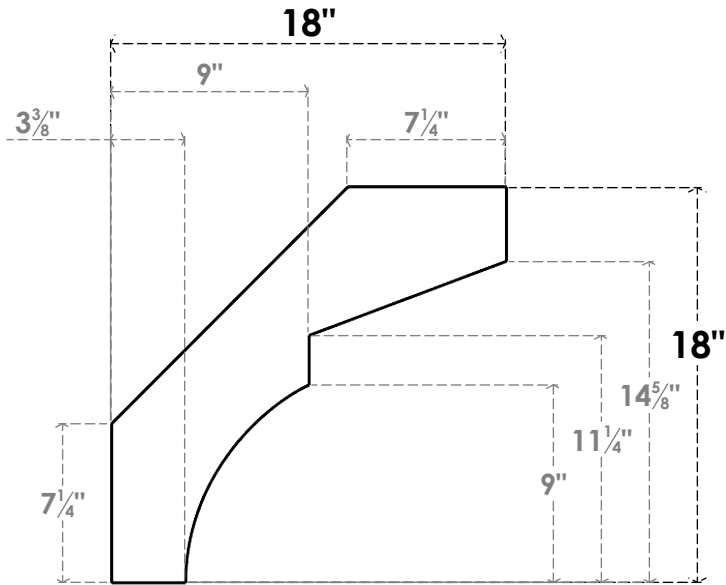

ITEM NUMBER: BRCURO050X18000X18000MONRCPR

5"W X 18"D X 18"H MONTEREY ROUGH CEDAR WOODGRAIN OPEN
TIMBERTHANE BRACE, PRIMED TAN

SIDE PROFILE

FRONT PROFILE

ISOMETRIC

EKENA MILLWORK
2300 WEST MAIN ST.
CLARKSVILLE, TX 75426
TOLL FREE: 866-607-0453
WWW.EKENAMILLWORK.COM

NOTES

1. INSTALLATION TO BE COMPLETED IN ACCORDANCE WITH MANUFACTURER'S SPECIFICATIONS.
2. DRAWING MAY NOT BE TO SCALE
3. THIS DRAWING IS INTENDED FOR DESIGN AND PLANNING PURPOSES ONLY.
4. ALL INFORMATION CONTAINED HEREIN WAS CURRENT AT THE TIME OF DEVELOPMENT BUT MUST BE REVIEWED AND APPROVED BY THE PRODUCT MANUFACTURER TO BE CONSIDERED ACCURATE.
5. TIMBERTHANE ARCHITECTURAL PRODUCTS ARE MADE FROM HIGH DENSITY URETHANE AND COME FACTORY PRIMED