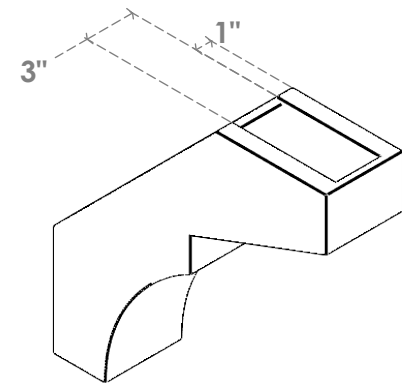

ITEM NUMBER: BRCURO050X18000X18000MONRCPR

5"W X 18"D X 18"H MONTEREY ROUGH CEDAR WOODGRAIN OPEN
TIMBERTHANE BRACE, PRIMED TAN

SIDE PROFILE

FRONT PROFILE

ISOMETRIC

EKENA MILLWORK
2300 WEST MAIN ST.
CLARKSVILLE, TX 75426
TOLL FREE: 866-607-0453
WWW.EKENAMILLWORK.COM

NOTES

1. INSTALLATION TO BE COMPLETED IN ACCORDANCE WITH MANUFACTURER'S SPECIFICATIONS.
2. DRAWING MAY NOT BE TO SCALE
3. THIS DRAWING IS INTENDED FOR DESIGN AND PLANNING PURPOSES ONLY.
4. ALL INFORMATION CONTAINED HEREIN WAS CURRENT AT THE TIME OF DEVELOPMENT BUT MUST BE REVIEWED AND APPROVED BY THE PRODUCT MANUFACTURER TO BE CONSIDERED ACCURATE.
5. TIMBERTHANE ARCHITECTURAL PRODUCTS ARE MADE FROM HIGH DENSITY URETHANE AND COME FACTORY PRIMED