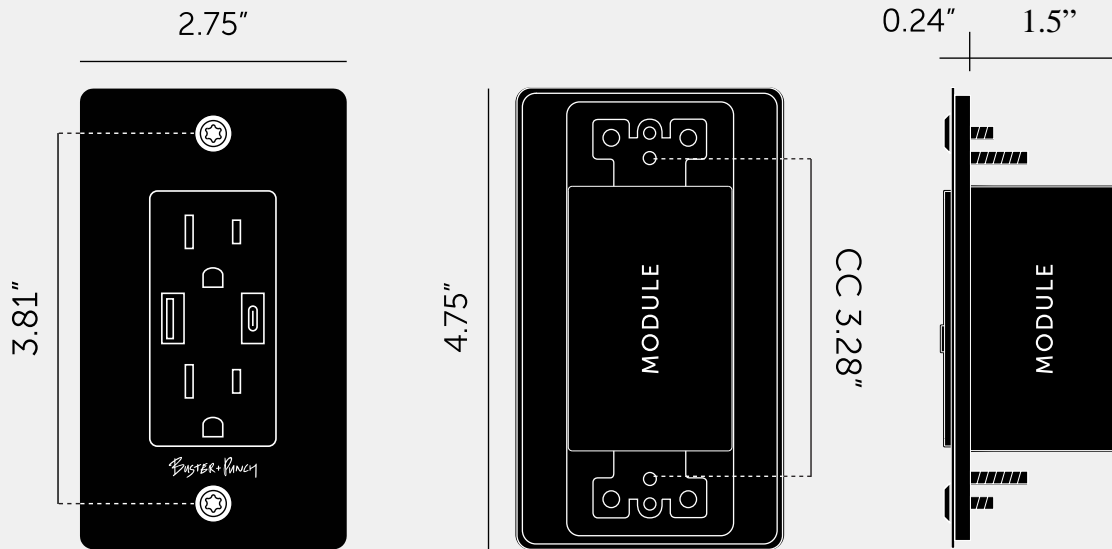

1G DUPLEX OUTLET / USB A + C / LINEAR / WITH LOGO

ACTION: POWER OUTLET + USB

KNURL: LINEAR

RANGE: POWER OUTLETS

Our designer power outlet bring a touch of luxury to any room, available in a range of finishes and knurls to match our toggle switches and dimmers for a consistent flow throughout each room. With essential design features including iconic solid metal penny screws or torx, with the option for integrated USB chargers, you can find the perfect power outlet for your interiors.

SPECIFICATIONS

Our Metal Electricity range has solid stainless steel plates, in our signature white, steel, brass, smoked bronze and black finishes.

Module: NSM-143243 / NSM-023242 (XJY-USB-30-A-A/C)

Style: XJY-USB-30-A-A/C 1 x Duplex Outlet & 2 x USB Charger

Outlet: 15A / 125V AC / 60HZ

USB charger: Class 2 / USB Type-A / 5VDC / 2.4A USB

Type-C / PD'QC3.0

Certification: cETLus listed 5005536

INCLUDED

1 x 1G Wall Plate

1 x Outlet and USB A + C

1 x Outlet Detail Kit

FINISH & SKU NUMBERS

sku:	finish:	size:
NSC-024081	● black	1G
NSC-054082	● brass	1G
NSC-454083	● smoked bronze	1G
NSC-074084	● steel	1G
NSC-144085	● white	1G

PLEASE NOTE

DISCLAIMER: Always consult a trade professional when installing this product. Buster + Punch is not responsible for the usage or feasibility of installation requirements. This product is not suitable for damp or wet environments.