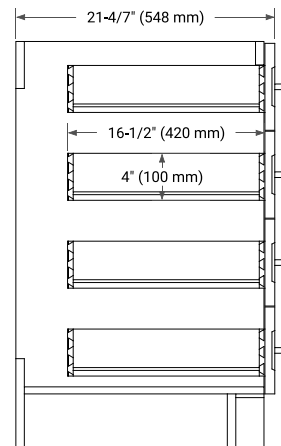

36" RIGHT OFFSET CABINET

BASE CABINET DIMENSIONS

36" W x 21.6" D x 34.5" H

FEATURES

- Solid wood frame & plywood panels
- Dovetail drawers and joints
- Soft closing doors & drawers

HARDWARE FINISHES*

Brushed Nickel Satin Brass Matte Black Polished Chrome

37" RIGHT OVAL SINK COUNTERTOP WITH 1.5 IN. THICKNESS

OVERALL DIMENSIONS

37" W x 22" D x 1.5" H

COUNTERTOP OPTIONS

Carrara Marble

White Quartz

FEATURES

- Solid countertop with mitered edges & seams
- Undermount white oval sink
- Pre-drilled for 8" widespread faucet

INCLUDED

- Countertop
- Matching Backsplash
- Oval Sink

COUNTERTOP PLAN VIEW

EDGE SIDE VIEW

THREE DIMENSIONAL COUNTERTOP VIEW