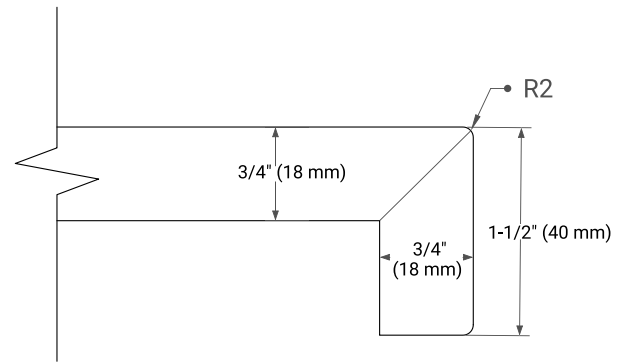

36" RIGHT OFFSET CABINET

BASE CABINET DIMENSIONS

36" W x 21.6" D x 34.5" H

FEATURES

- Solid wood frame & plywood panels
- Dovetail drawers and joints
- Soft closing doors & drawers

HARDWARE FINISHES*

Brushed Nickel Satin Brass Matte Black Polished Chrome

37" RIGHT OVAL SINK COUNTERTOP WITH 1.5 IN. THICKNESS

OVERALL DIMENSIONS

37" W x 22" D x 1.5" H

COUNTERTOP OPTIONS

Carrara Marble

White Quartz

FEATURES

- Solid countertop with mitered edges & seams
- Undermount white oval sink
- Pre-drilled for 8" widespread faucet

INCLUDED

- Countertop
- Matching Backsplash
- Oval Sink

COUNTERTOP PLAN VIEW

EDGE SIDE VIEW

THREE DIMENSIONAL COUNTERTOP VIEW