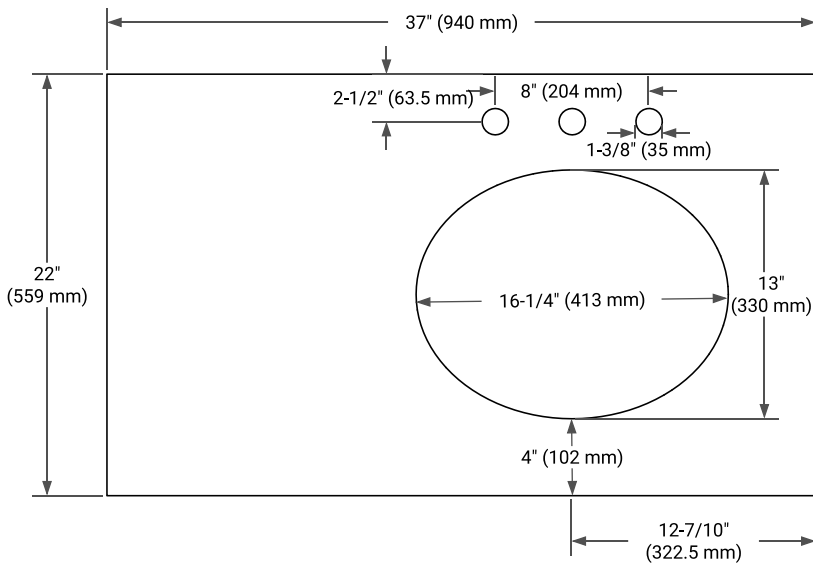

36" RIGHT OFFSET CABINET

BASE CABINET DIMENSIONS

36" W x 21.6" D x 34.5" H

FEATURES

- Solid wood frame & plywood panels
- Dovetail drawers and joints
- Soft closing doors & drawers

HARDWARE FINISHES*

Brushed Nickel Satin Brass Matte Black Polished Chrome

37" RIGHT OVAL SINK COUNTERTOP WITH 1.5 IN. THICKNESS

OVERALL DIMENSIONS

37" W x 22" D x 1.5" H

COUNTERTOP OPTIONS

Carrara Marble

White Quartz

FEATURES

- Solid countertop with mitered edges & seams
- Undermount white oval sink
- Pre-drilled for 8" widespread faucet

INCLUDED

- Countertop
- Matching Backsplash
- Oval Sink

COUNTERTOP PLAN VIEW

EDGE SIDE VIEW

THREE DIMENSIONAL COUNTERTOP VIEW