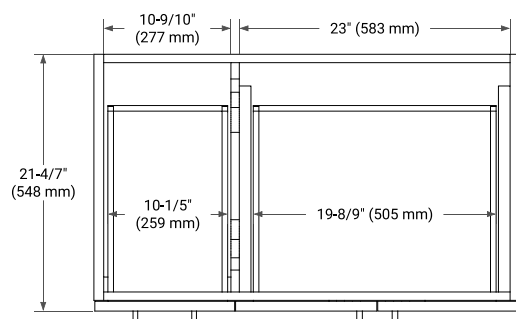

36" RIGHT OFFSET CABINET

BASE CABINET DIMENSIONS

36" W x 21.6" D x 34.5" H

FEATURES

- Solid wood frame & plywood panels
- Dovetail drawers and joints
- Soft closing doors & drawers

HARDWARE FINISHES*

Brushed Nickel Satin Brass Matte Black Polished Chrome

37" RIGHT OVAL SINK COUNTERTOP WITH 1.5 IN. THICKNESS

OVERALL DIMENSIONS

37" W x 22" D x 1.5" H

COUNTERTOP OPTIONS

Carrara Marble

White Quartz

FEATURES

- Solid countertop with mitered edges & seams
- Undermount white oval sink
- Pre-drilled for 8" widespread faucet

INCLUDED

- Countertop
- Matching Backsplash
- Oval Sink

COUNTERTOP PLAN VIEW

EDGE SIDE VIEW

THREE DIMENSIONAL COUNTERTOP VIEW