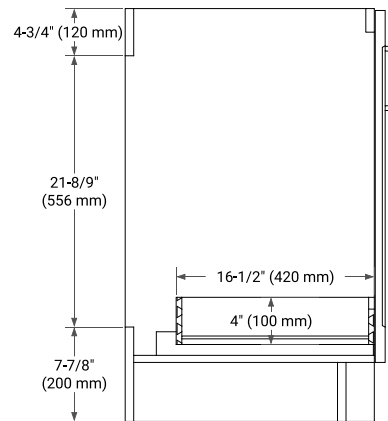

36" RIGHT OFFSET CABINET

BASE CABINET DIMENSIONS

36" W x 21.6" D x 34.5" H

FEATURES

- Solid wood frame & plywood panels
- Dovetail drawers and joints
- Soft closing doors & drawers

HARDWARE FINISHES*

Brushed Nickel   Satin Brass   Matte Black   Polished Chrome

Hardware comes preinstalled with the illustrated option. Other finishes are available on our online store if you prefer a different one.

AVAILABLE COLORS

White   Grey   Midnight Blue

FRONT VIEW

SIDE VIEW

PLAN VIEW