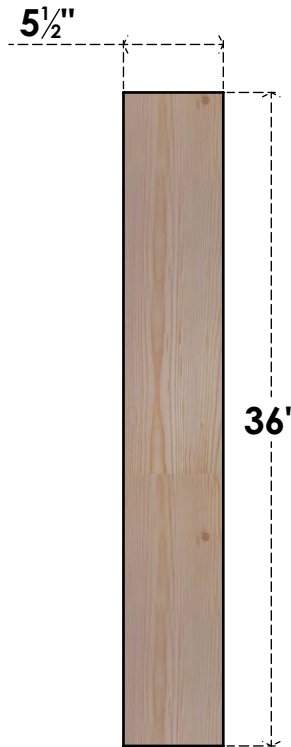

BRC06X28X36TRA00SDF

5 1/2"W X 28"D X 36"H TRADITIONAL SMOOTH BRACE, DOUGLAS FIR

SIDE

FRONT

EKENA MILLWORK
 2300 WEST MAIN ST.
 CLARKSVILLE, TX 75426
 TOLL FREE: 866-607-0453
 WWW.EKENAMILLWORK.COM

NOTES

1. INSTALLATION TO BE COMPLETED IN ACCORDANCE WITH MANUFACTURER'S SPECIFICATIONS.
2. DRAWING MAY NOT BE TO SCALE
3. THIS DRAWING IS INTENDED FOR DESIGN AND PLANNING PURPOSES ONLY.
4. ALL INFORMATION CONTAINED HEREIN WAS CURRENT AT THE TIME OF DEVELOPMENT BUT MUST BE REVIEWED AND APPROVED BY THE PRODUCT MANUFACTURER TO BE CONSIDERED ACCURATE.
5. PRODUCTS ARE NOT KILN DRIED. THIS ITEM IS UNIQUE AND WILL CONTAIN THE NATURAL VARIATIONS THAT THE WOOD SPECIES OFFERS. THIS MAY RESULT IN VARIATIONS UP TO 1/4"