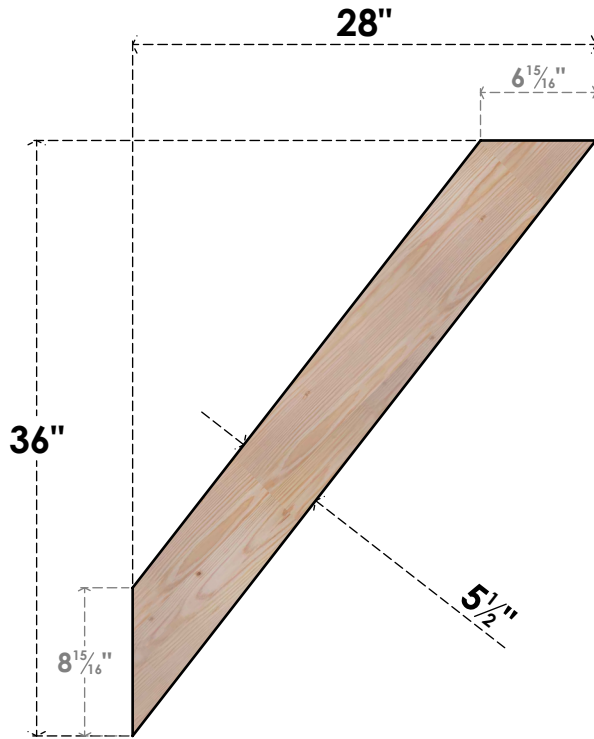

BRC06X28X36TRA00SDF

5 1/2"W X 28"D X 36"H TRADITIONAL SMOOTH BRACE, DOUGLAS FIR

SIDE

FRONT

EKENA MILLWORK
 2300 WEST MAIN ST.
 CLARKSVILLE, TX 75426
 TOLL FREE: 866-607-0453
 WWW.EKENAMILLWORK.COM

NOTES

1. INSTALLATION TO BE COMPLETED IN ACCORDANCE WITH MANUFACTURER'S SPECIFICATIONS.
2. DRAWING MAY NOT BE TO SCALE
3. THIS DRAWING IS INTENDED FOR DESIGN AND PLANNING PURPOSES ONLY.
4. ALL INFORMATION CONTAINED HEREIN WAS CURRENT AT THE TIME OF DEVELOPMENT BUT MUST BE REVIEWED AND APPROVED BY THE PRODUCT MANUFACTURER TO BE CONSIDERED ACCURATE.
5. PRODUCTS ARE NOT KILN DRIED. THIS ITEM IS UNIQUE AND WILL CONTAIN THE NATURAL VARIATIONS THAT THE WOOD SPECIES OFFERS. THIS MAY RESULT IN VARIATIONS UP TO 1/4"