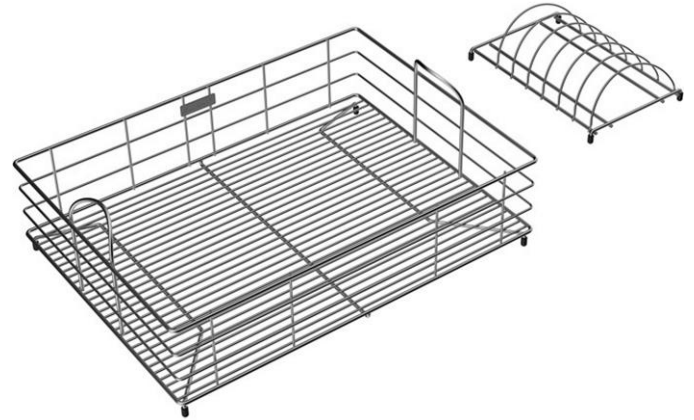

PRODUCT SPECIFICATIONS

Elkay Stainless Steel 20" x 14-3/4" x 6-15/16" Rinsing Basket.
Overall dimensions are 20" x 14-3/4" x 6-15/16". Made of Stainless Steel.

Custom designed rinsing baskets are:

- Ideal for rinsing food or drying dishes.
- Custom designed to fit your sink.
- Formed from stainless steel with a bright polished finish and black vinyl feet.
- Built from solid stainless steel to resist corrosion and provide years of service.

Material:	Stainless Steel
Finish:	Polished Stainless Steel
Dimensions:	20" x 14-3/4" x 6-15/16"
Fits Bowl Size(s):	Fits zero radius bowl size: 21" x 15-3/4"

Special Note: Includes removable dish rack

AMERICAN PRIDE. A LIFETIME TRADITION.
Like your family, the Elkay family has values and traditions that endure. For almost a century, Elkay has been a family-owned and operated company, providing thousands of jobs that support our families and communities.