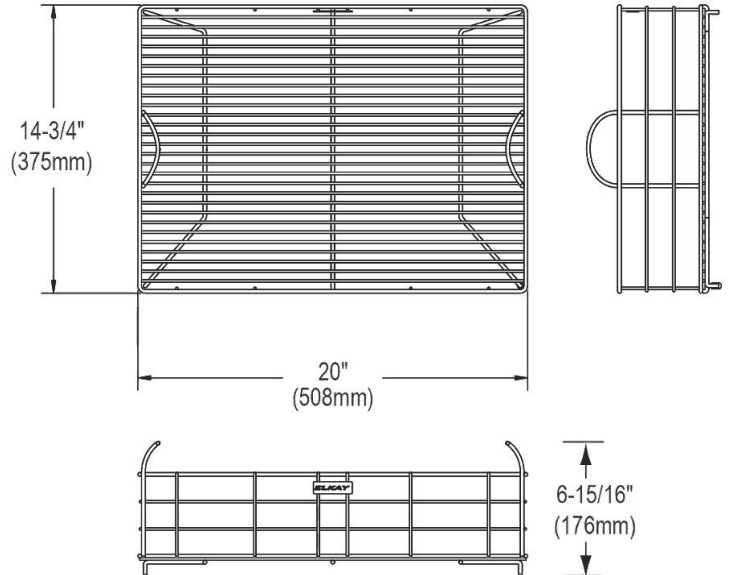

Material:	Stainless Steel
Finish:	Polished Stainless Steel
Dimensions:	20" x 14-3/4" x 6-15/16"
Fits Bowl Size(s):	Fits zero radius bowl size: 21" x 15-3/4"

Special Note: Includes removable dish rack

AMERICAN PRIDE. A LIFETIME TRADITION.
Like your family, the Elkay family has values and traditions that endure. For almost a century, Elkay has been a family-owned and operated company, providing thousands of jobs that support our families and communities.

[Clean and Care Manual (PDF)](#)
[Clean and Care Manual (PDF)](#)
[Warranty (PDF)](#)