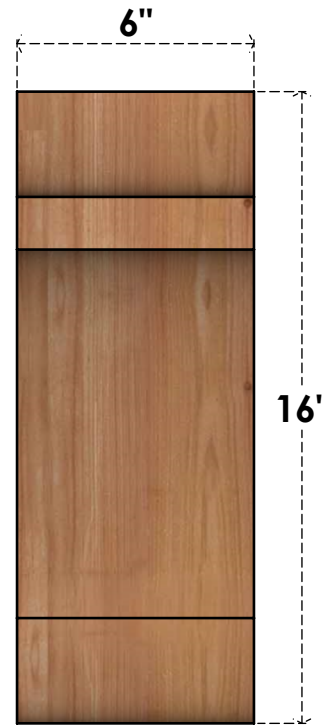

BRC06X08X16OLY00RWR

6"W X 8"D X 16"H OLYMPIC ROUGH SAWN BRACE, WESTERN RED CEDAR

SIDE

FRONT

EKENA MILLWORK
 2300 WEST MAIN ST.
 CLARKSVILLE, TX 75426
 TOLL FREE: 866-607-0453
 WWW.EKENAMILLWORK.COM

NOTES

1. INSTALLATION TO BE COMPLETED IN ACCORDANCE WITH MANUFACTURER'S SPECIFICATIONS.
2. DRAWING MAY NOT BE TO SCALE
3. THIS DRAWING IS INTENDED FOR DESIGN AND PLANNING PURPOSES ONLY.
4. ALL INFORMATION CONTAINED HEREIN WAS CURRENT AT THE TIME OF DEVELOPMENT BUT MUST BE REVIEWED AND APPROVED BY THE PRODUCT MANUFACTURER TO BE CONSIDERED ACCURATE.
5. PRODUCTS ARE NOT KILN DRIED. THIS ITEM IS UNIQUE AND WILL CONTAIN THE NATURAL VARIATIONS THAT THE WOOD SPECIES OFFERS. THIS MAY RESULT IN VARIATIONS UP TO 1/4"