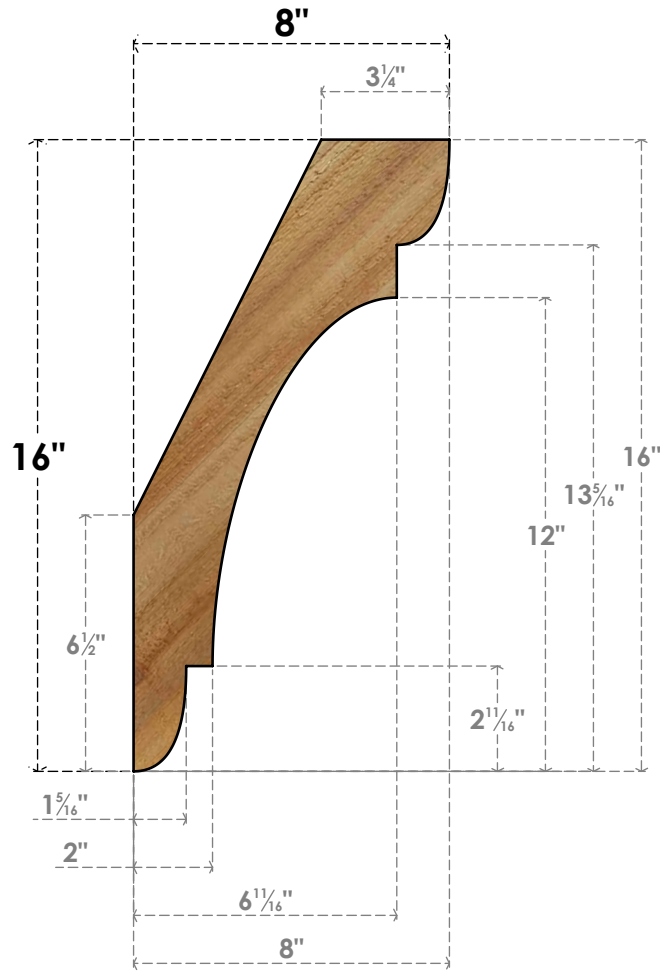

BRC06X08X16OLY00RWR

6"W X 8"D X 16"H OLYMPIC ROUGH SAWN BRACE, WESTERN RED CEDAR

SIDE

FRONT

EKENA MILLWORK
 2300 WEST MAIN ST.
 CLARKSVILLE, TX 75426
 TOLL FREE: 866-607-0453
 WWW.EKENAMILLWORK.COM

NOTES

1. INSTALLATION TO BE COMPLETED IN ACCORDANCE WITH MANUFACTURER'S SPECIFICATIONS.
2. DRAWING MAY NOT BE TO SCALE
3. THIS DRAWING IS INTENDED FOR DESIGN AND PLANNING PURPOSES ONLY.
4. ALL INFORMATION CONTAINED HEREIN WAS CURRENT AT THE TIME OF DEVELOPMENT BUT MUST BE REVIEWED AND APPROVED BY THE PRODUCT MANUFACTURER TO BE CONSIDERED ACCURATE.
5. PRODUCTS ARE NOT KILN DRIED. THIS ITEM IS UNIQUE AND WILL CONTAIN THE NATURAL VARIATIONS THAT THE WOOD SPECIES OFFERS. THIS MAY RESULT IN VARIATIONS UP TO 1/4"