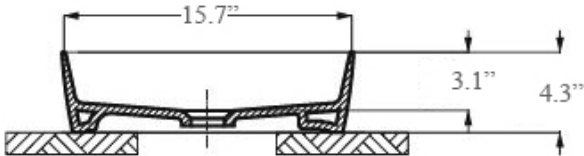

Related Items:

- WSBC 00076 | Push Waste Drain
- WSBC 53922 | Decorative Trap

Sink Finishes:

 Glossy White

SKU# | Options:

- Lago 160 WG | Glossy White

* WS Bath Collections reserves the right to revise dimensions or information on this sheet without notice

Collections Lago	Model Lago 160 WG	Dimensions Metric <i>1 inch = 2.54 cm</i> <i>1 inch = 25.4 mm</i>	 1051 Lea Drive - Collegeville, PA 19426 Tel. 215 513 9400 - Fax 610 831 0215 www.ws bathcollections.com - info@ws bathcollections.com
------------------------------	-------------------------------	---	---

Lago 160 WG

Weight: 25.0 lbs.

* WS Bath Collections reserves the right to revise dimensions or information on this sheet without notice

<p>Collections Lago</p>	<p>Model Lago 160 WG</p>	<p>Dimensions Metric 1 inch = 2.54 cm 1 inch = 25.4 mm</p>	 <p>1051 Lea Drive - Collegeville, PA 19426 Tel. 215 513 9400 - Fax 610 831 0215 www.ws bathcollections.com - info@ws bathcollections.com</p>
--------------------------------------	---------------------------------------	--	---

Bolts

Silicone (optional)

Collection
Lago

Model |
Lago 160 WG

Dimensions Metric
1 inch = 2.54 cm
1 inch = 25.4 mm

WS[®]
BATH
COLLECTIONS

1051 Lea Drive - Collegeville, PA 19426
Tel. 215 513 9400 - Fax 610 831 0215
www.ws bathcollections.com - info@ws bathcollections.com