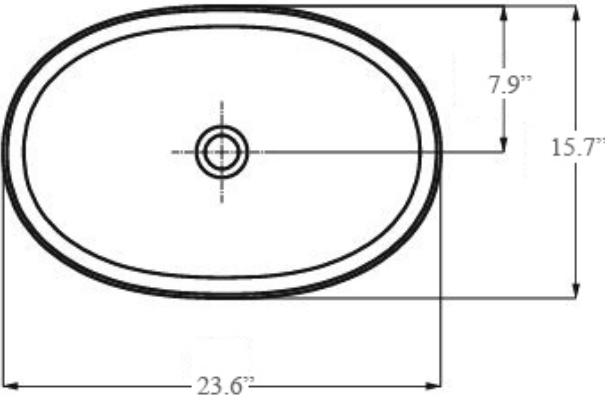

Lago 160 WG

Features

- Bathroom Sink
- Made of Ceramic
- Glossy White Finish
- Without Overflow
- Countertop (Vessel) Installation
- Thin Edge: Reduced Thickness for a Captivating Design (5 mm)
- Made in Europe

Collections Lago	Model Lago 160 WG	Dimensions Metric <i>1 inch = 2.54 cm</i> <i>1 inch = 25.4 mm</i>	 1051 Lea Drive - Collegeville, PA 19426 Tel. 215 513 9400 - Fax 610 831 0215 www.ws bathcollections.com - info@ws bathcollections.com
------------------------------	-------------------------------	---	---

Lago 160 WG

Weight: 25.0 lbs.

* WS Bath Collections reserves the right to revise dimensions or information on this sheet without notice

<p>Collections Lago</p>	<p>Model Lago 160 WG</p>	<p>Dimensions Metric 1 inch = 2.54 cm 1 inch = 25.4 mm</p>	 <p>1051 Lea Drive - Collegeville, PA 19426 Tel. 215 513 9400 - Fax 610 831 0215 www.ws bathcollections.com - info@ws bathcollections.com</p>
--------------------------------------	---------------------------------------	--	---

Bolts

Silicone (optional)

Collection
Lago

Model |
Lago 160 WG

Dimensions Metric
1 inch = 2.54 cm
1 inch = 25.4 mm

WS[®]
BATH
COLLECTIONS

1051 Lea Drive - Collegeville, PA 19426
Tel. 215 513 9400 - Fax 610 831 0215
www.ws bathcollections.com - info@ws bathcollections.com