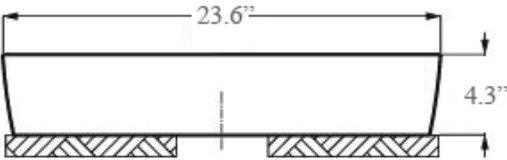

Related Items:

- WSBC 00076 | Push Waste Drain
- WSBC 53922 | Decorative Trap

Sink Finishes:

 Glossy White

SKU# | Options:

- Lago 160 WG | Glossy White

* WS Bath Collections reserves the right to revise dimensions or information on this sheet without notice

Collections Lago	Model Lago 160 WG	Dimensions Metric <i>1 inch = 2.54 cm</i> <i>1 inch = 25.4 mm</i>	 1051 Lea Drive - Collegeville, PA 19426 Tel. 215 513 9400 - Fax 610 831 0215 www.ws bathcollections.com - info@ws bathcollections.com
------------------------------	-------------------------------	---	---

Lago 160 WG

Weight: 25.0 lbs.

* WS Bath Collections reserves the right to revise dimensions or information on this sheet without notice

<p>Collections Lago</p>	<p>Model Lago 160 WG</p>	<p>Dimensions Metric 1 inch = 2.54 cm 1 inch = 25.4 mm</p>	 <p>1051 Lea Drive - Collegeville, PA 19426 Tel. 215 513 9400 - Fax 610 831 0215 www.ws bathcollections.com - info@ws bathcollections.com</p>
--------------------------------------	---------------------------------------	--	---

Bolts

Silicone (optional)

Collection
Lago

Model |
Lago 160 WG

Dimensions Metric
1 inch = 2.54 cm
1 inch = 25.4 mm

WS[®]
BATH
COLLECTIONS

1051 Lea Drive - Collegeville, PA 19426
Tel. 215 513 9400 - Fax 610 831 0215
www.ws bathcollections.com - info@ws bathcollections.com