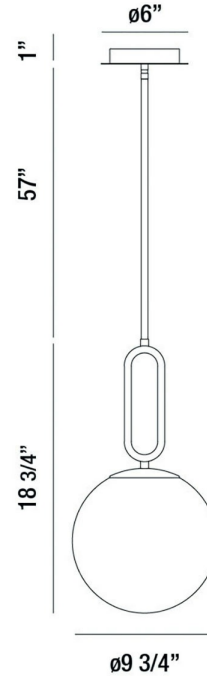

## Prospect, Pendant, 23", Matte Black, White Glass

Item No.  
37233-013

JOB NAME:

DATE:

TYPE:

COMMENTS:

### LIGHT INFORMATION

Light Type                      Bulb

Bulb Socket                    E26

Bulb Shape                    A19

Bulb Included                No

CRI

Delivered Lumens

Colour Temperature (Kelvin)    N/A

### LIGHT INFORMATION (CONT'D.)

Light Wattage              60

Total Wattage            60

### DIMENSIONS & WEIGHT

Product Width (In)

Product Height (In)        22.75

Product Ext (In)

Product Diameter (In)    11.75

Product Weight (Lbs)    4.63

Product Length (In)