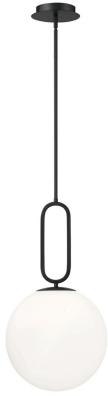

## Prospect, Pendant, 23", Matte Black, White Glass

Item No.  
37233-013

JOB NAME:

DATE:

TYPE:

COMMENTS:

### LIGHT INFORMATION

Light Type                      Bulb

Bulb Socket                    E26

Bulb Shape                    A19

Bulb Included                No

CRI

Delivered Lumens

Colour Temperature (Kelvin)    N/A

Average Hours LED (L70)

Number of Lights            1

Light Direction            Ambient

Dimming Method            Triac/Elv

Output Voltage            120

Current Type                AC

### DIMENSIONS & WEIGHT

Product Width (In)

Product Height (In)        22.75

Product Ext (In)

Product Diameter (In)    11.75

Product Weight (Lbs)    4.63

Product Length (In)