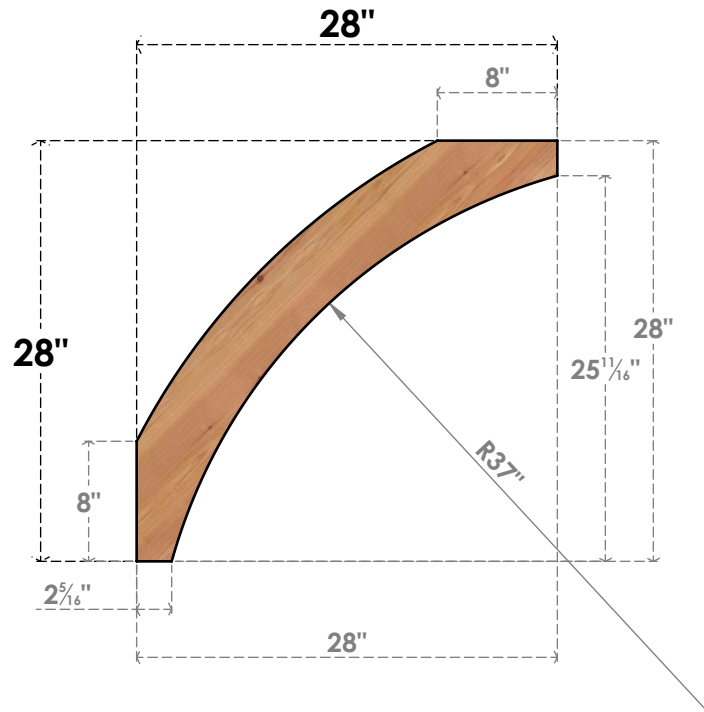

# BRC04X28X28THR00SWR

3 1/2"W X 28"D X 28"H THORTON SMOOTH BRACE, WESTERN RED CEDAR

**SIDE**

**FRONT**

EKENA MILLWORK  
 2300 WEST MAIN ST.  
 CLARKSVILLE, TX 75426  
 TOLL FREE: 866-607-0453  
 WWW.EKENAMILLWORK.COM