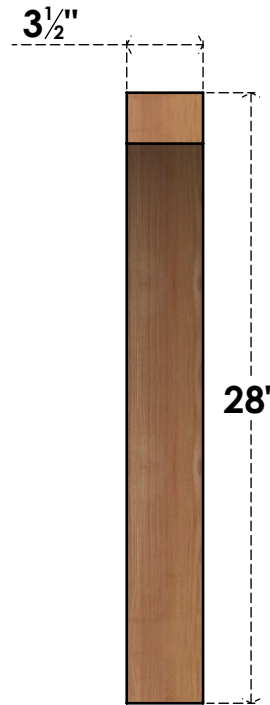

# BRC04X28X28THR00SWR

3 1/2"W X 28"D X 28"H THORTON SMOOTH BRACE, WESTERN RED CEDAR

**SIDE**

**FRONT**

EKENA MILLWORK  
 2300 WEST MAIN ST.  
 CLARKSVILLE, TX 75426  
 TOLL FREE: 866-607-0453  
 WWW.EKENAMILLWORK.COM

**NOTES**

1. INSTALLATION TO BE COMPLETED IN ACCORDANCE WITH MANUFACTURER'S SPECIFICATIONS.
2. DRAWING MAY NOT BE TO SCALE
3. THIS DRAWING IS INTENDED FOR DESIGN AND PLANNING PURPOSES ONLY.
4. ALL INFORMATION CONTAINED HEREIN WAS CURRENT AT THE TIME OF DEVELOPMENT BUT MUST BE REVIEWED AND APPROVED BY THE PRODUCT MANUFACTURER TO BE CONSIDERED ACCURATE.
5. PRODUCTS ARE NOT KILN DRIED. THIS ITEM IS UNIQUE AND WILL CONTAIN THE NATURAL VARIATIONS THAT THE WOOD SPECIES OFFERS. THIS MAY RESULT IN VARIATIONS UP TO 1/4"