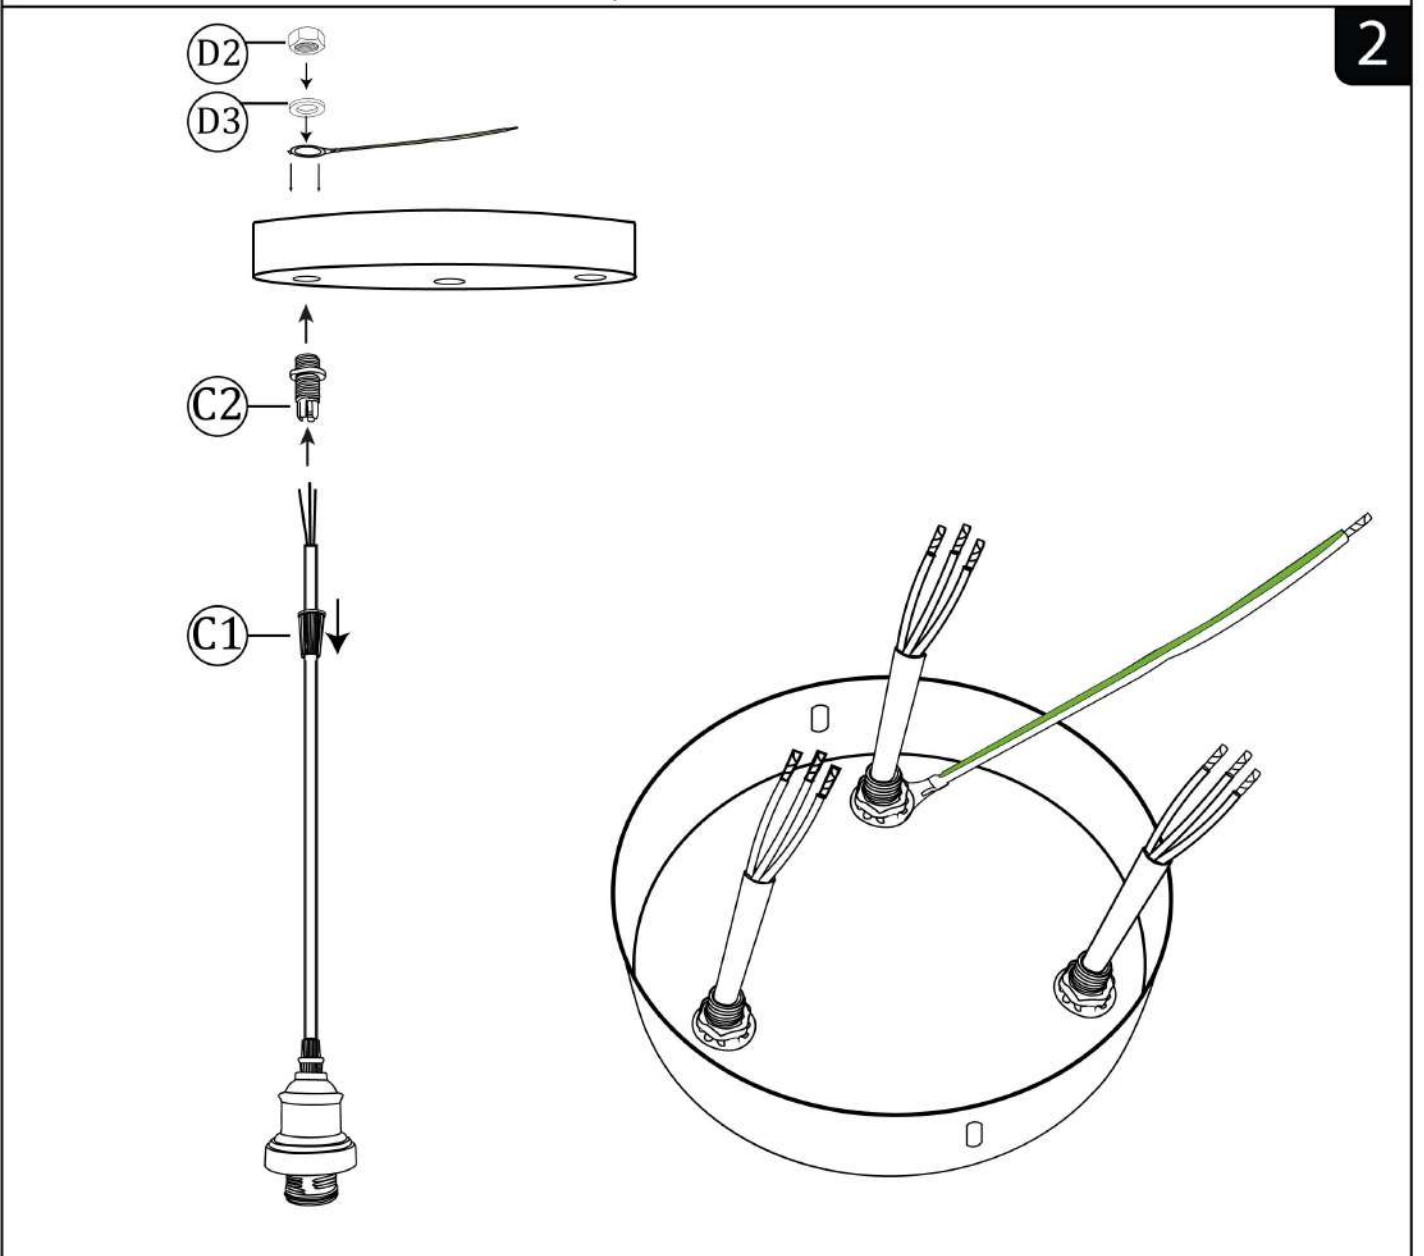

PENDANT LAMP ASSEMBLING INSTRUCTION

	<p>G  x 1Pcs</p> <p>H  x 3Pcs</p> <p>I  x 3Pcs</p>	
A		x 1Pcs
B		x 2Pcs
C1		x 3Pcs
C2		x 3Pcs
D1		x 2Pcs
D2		x 3Pcs
D3		x 3Pcs
E		x 1Pcs
F		x 2Pcs

PENDANT LAMP ASSEMBLING INSTRUCTION

PENDANT LAMP ASSEMBLING INSTRUCTION

3

European Cord Colour	
	Blue- Neutral
	Green- Earth
	Brown- Line

North America Cord Colour	
	Black- Line
	Green- Earth
	White- Neutral

PENDANT LAMP ASSEMBLING INSTRUCTION