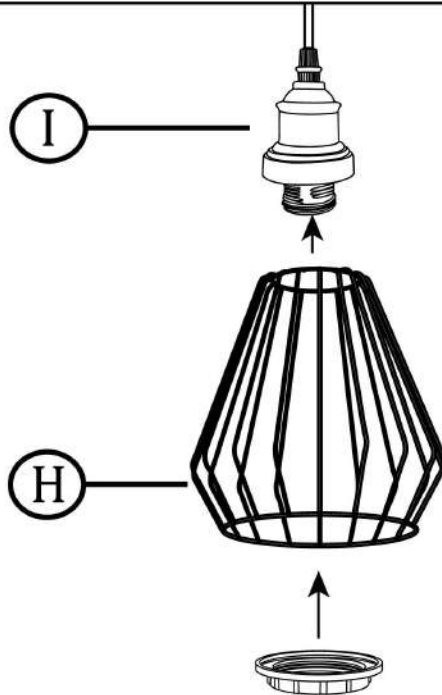

PENDANT LAMP ASSEMBLING INSTRUCTION

	<p>G  x 1Pcs</p> <p>H  x 3Pcs</p> <p>I  x 3Pcs</p>	
A		x 1Pcs
B		x 2Pcs
C1		x 3Pcs
C2		x 3Pcs
D1		x 2Pcs
D2		x 3Pcs
D3		x 3Pcs
E		x 1Pcs
F		x 2Pcs

PENDANT LAMP ASSEMBLING INSTRUCTION

PENDANT LAMP ASSEMBLING INSTRUCTION

3

European Cord Colour	
	Blue- Neutral
	Green- Earth
	Brown- Line

North America Cord Colour	
	Black- Line
	Green- Earth
	White- Neutral

PENDANT LAMP ASSEMBLING INSTRUCTION