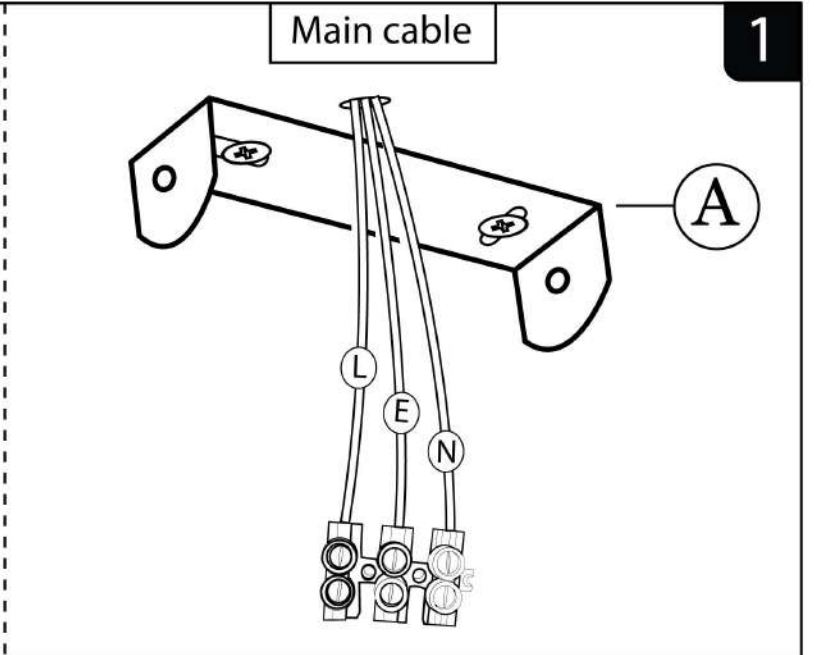

PENDANT LAMP ASSEMBLING INSTRUCTION

	<p>G  x 1Pcs</p> <p>H  x 3Pcs</p> <p>I  x 3Pcs</p>	
A		x 1Pcs
B		x 2Pcs
C1		x 3Pcs
C2		x 3Pcs
D1		x 2Pcs
D2		x 3Pcs
D3		x 3Pcs
E		x 1Pcs
F		x 2Pcs

PENDANT LAMP ASSEMBLING INSTRUCTION

PENDANT LAMP ASSEMBLING INSTRUCTION

3

European Cord Colour	
	Blue- Neutral
	Green- Earth
	Brown- Line

North America Cord Colour	
	Black- Line
	Green- Earth
	White- Neutral

PENDANT LAMP ASSEMBLING INSTRUCTION