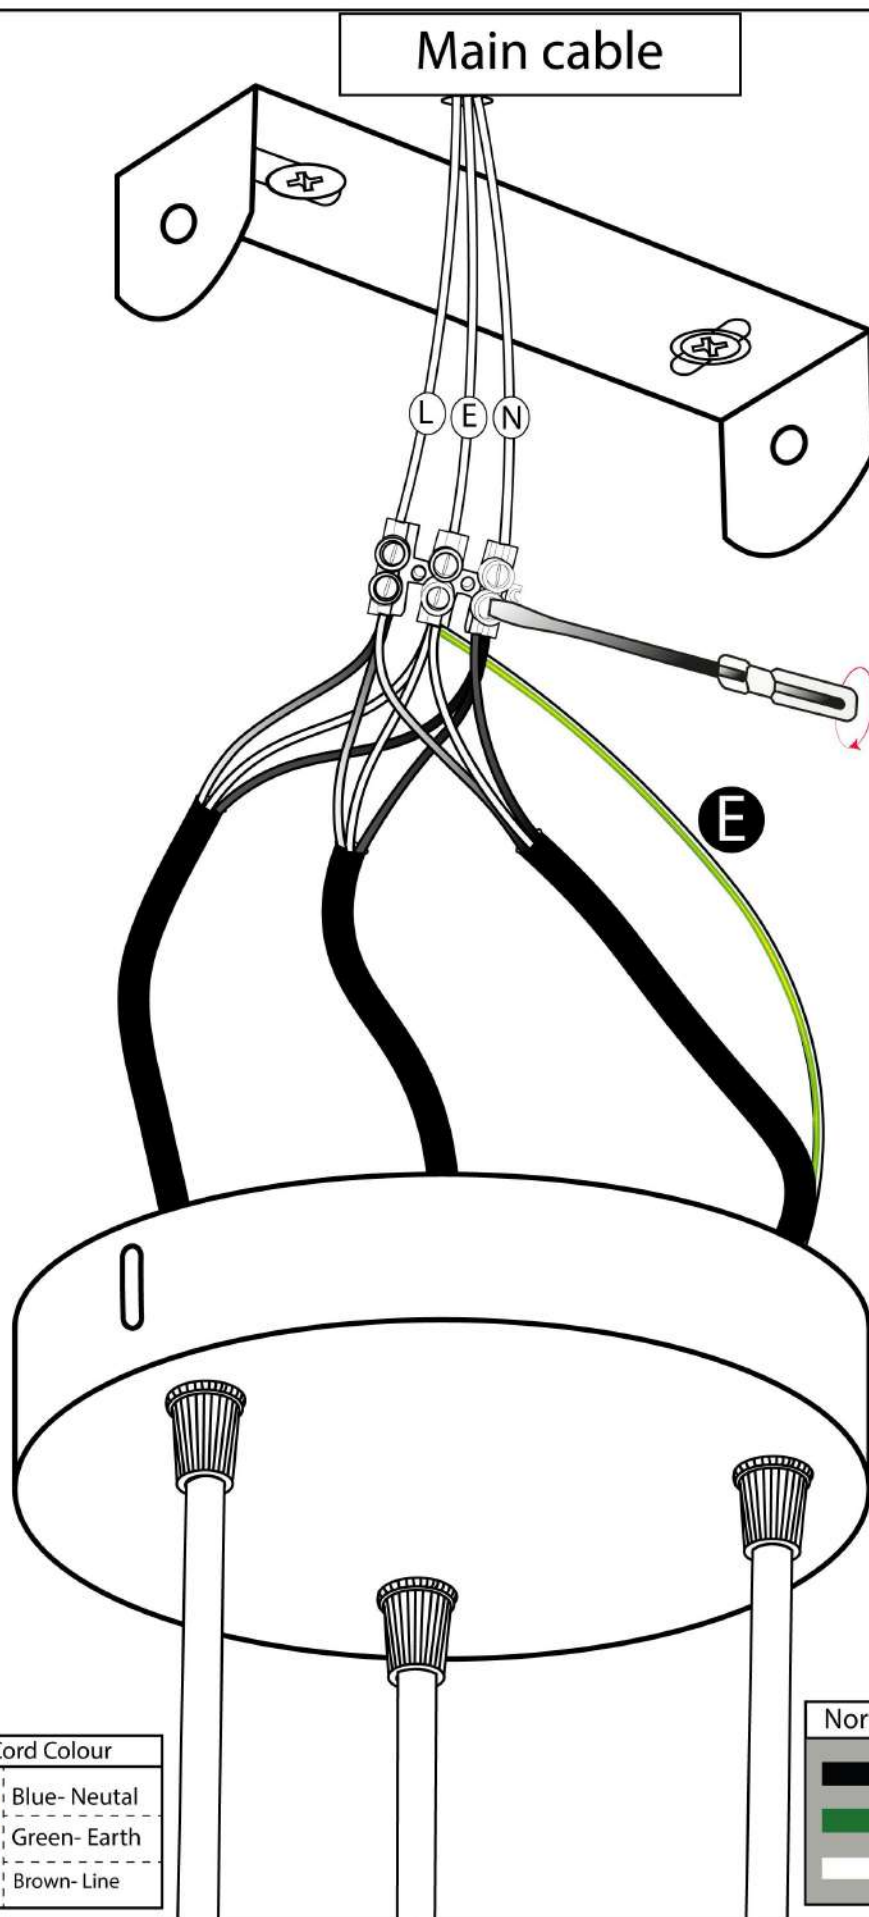

PENDANT LAMP ASSEMBLING INSTRUCTION

	<p>G  x 1Pcs</p> <p>H  x 3Pcs</p> <p>I  x 3Pcs</p>	
A		x 1Pcs
B		x 2Pcs
C1		x 3Pcs
C2		x 3Pcs
D1		x 2Pcs
D2		x 3Pcs
D3		x 3Pcs
E		x 1Pcs
F		x 2Pcs

PENDANT LAMP ASSEMBLING INSTRUCTION

PENDANT LAMP ASSEMBLING INSTRUCTION

3

European Cord Colour	
	Blue- Neutral
	Green- Earth
	Brown- Line

North America Cord Colour	
	Black- Line
	Green- Earth
	White- Neutral

PENDANT LAMP ASSEMBLING INSTRUCTION