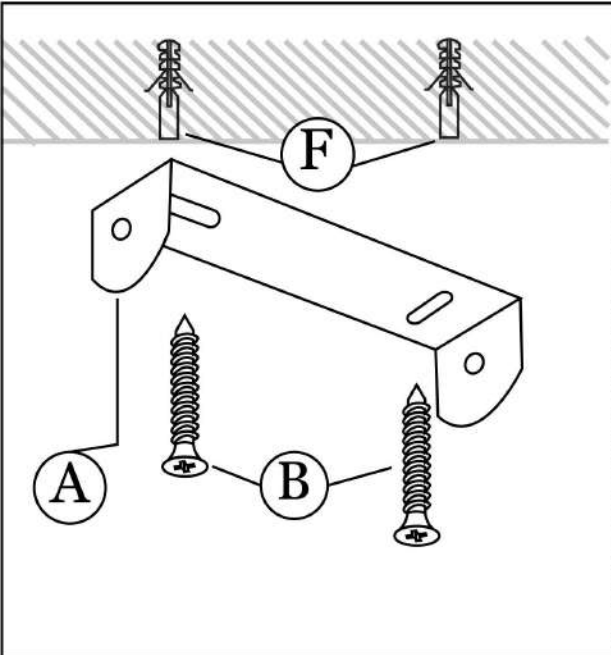

PENDANT LAMP ASSEMBLING INSTRUCTION

	<p>G  x 1Pcs</p> <p>H  x 3Pcs</p> <p>I  x 3Pcs</p>	
A		x 1Pcs
B		x 2Pcs
C1		x 3Pcs
C2		x 3Pcs
D1		x 2Pcs
D2		x 3Pcs
D3		x 3Pcs
E		x 1Pcs
F		x 2Pcs

PENDANT LAMP ASSEMBLING INSTRUCTION

PENDANT LAMP ASSEMBLING INSTRUCTION

3

European Cord Colour	
	Blue- Neutral
	Green- Earth
	Brown- Line

North America Cord Colour	
	Black- Line
	Green- Earth
	White- Neutral

PENDANT LAMP ASSEMBLING INSTRUCTION