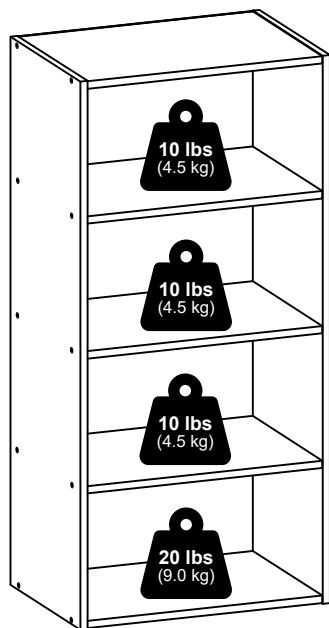

2

Furinno[®]
Fits Space, Fits Budget

MODEL: 25010

 support@furinno.com

 www.furinno.com

1

x 20

M4 x 32mm

2

x 22

4.0 x 20mm

3

x 1

2

1

3