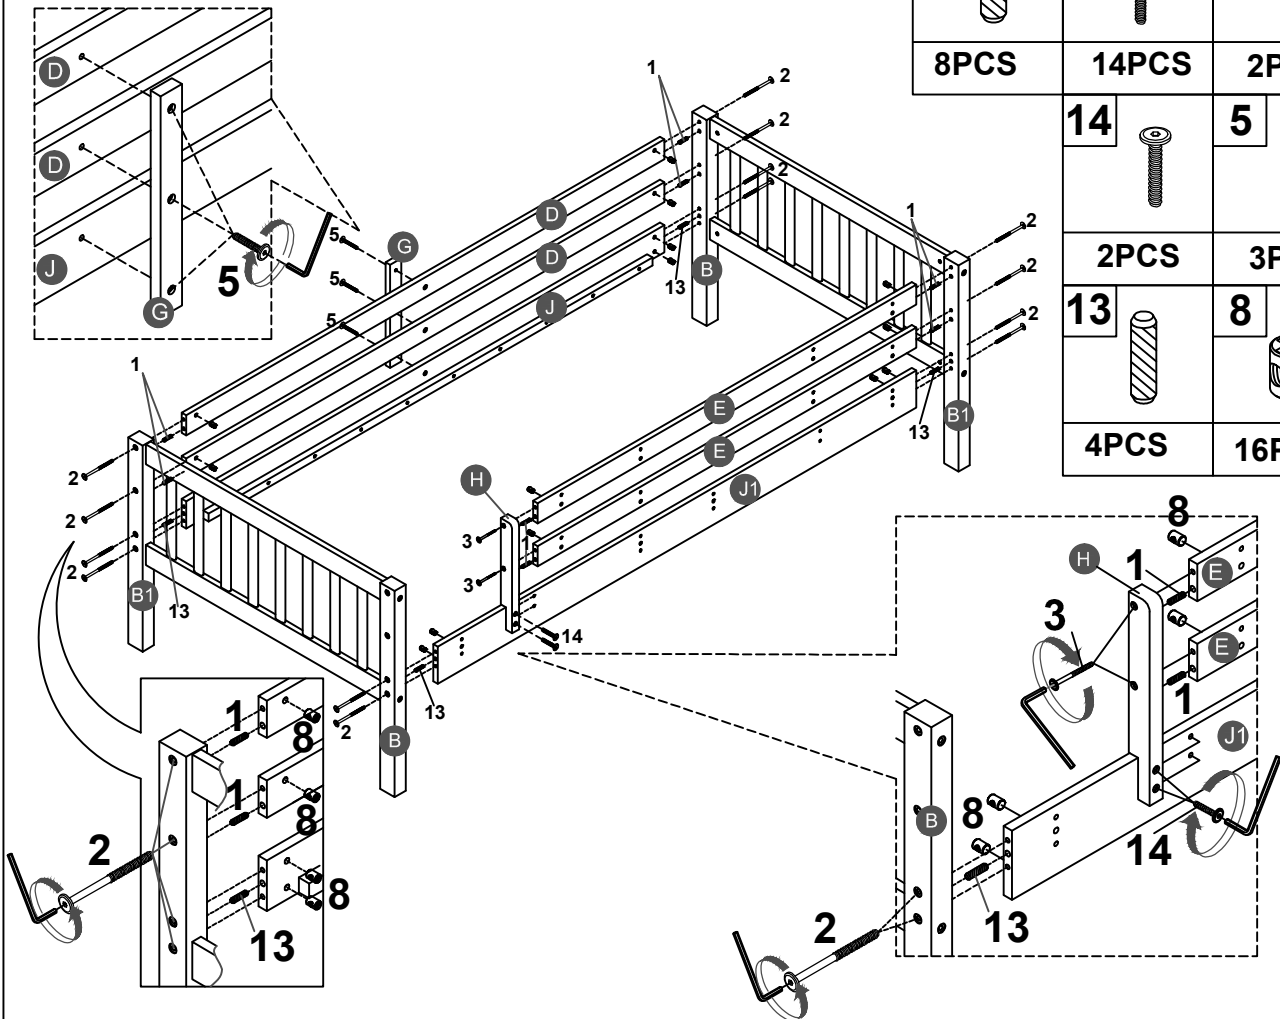

A  Upper/Lower HB/FB - 6pcs	B  Upper leg HB/FB (Left)-3pcs	B1  Upper leg HB/FB(Right)-3pcs
C  Lower leg HB/FB (Left)-3pcs	C1  Lower leg HB/FB (Left)-3pcs	G  Vertical guard rail - 3pcs
H  Support guard rail(Left) - 1pc	H1  Support guard rail(Right) -1pc	K  Lower slat - 2set(10pcs/set)
M  Step ladder - 8pcs		

Hardware List

1  Ø10*40mm Wood dowel (16pcs)	2  (Ø15)1/4"*100mm Hex-Head bolts (56pcs)	3  (Ø15)1/4"*80mm Hex-Head bolts (16pcs)
4  (Ø12)1/4"*60mm Hex-Head bolts (16pcs)	5  (Ø12)1/4"*30mm Hex-Head bolts (9pcs)	6  (1/4")4.5*58mm Allen key (1pc)
7  90*17*2 mm Foam Stick (4pcs)	8  1/4"*15 (9.5mm) Horizontal-Hole bolts(88pcs)	9  Ø4*30mm Wood screws (48pcs)
10  80*28*20*(2mm) Hooks (4pcs)	11  Ø4*19mm Wood screws (12pcs)	12  Ø9*90mm Metal connector (6pcs)
13  Ø8*30mm Wood dowel (16pcs)	14  (Ø12)1/4"*35mm Hex-Head bolts (4pcs)	

ASSEMBLY TOOLS REQUIRED (NOT INCLUDED)

PLEASE BE CAREFUL DO NOT DAMAGE THE HOLE POSITION WHEN YOU USE POWER TOOLS !

STEP 1:

x3

2		8	
12PCS		12PCS	

STEP 2:

13		2		8	
4PCS		8PCS		8PCS	

STEP 3:

2		8	
12PCS		12PCS	

STEP 4A:

1		2		3	
8PCS		14PCS		2PCS	
14		5		2PCS	3PCS
13		8		4PCS	16PCS

STEP 5A:

12

4PCS

STEP 6:

12