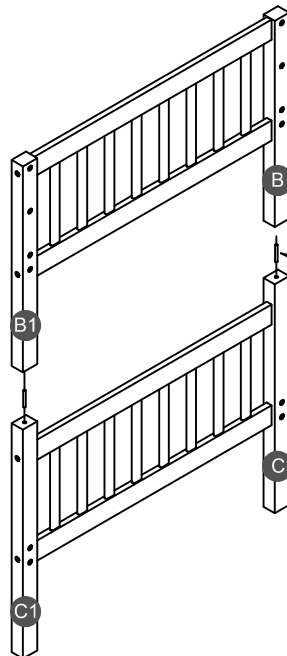

A  Upper/Lower HB/FB - 6pcs	B  Upper leg HB/FB (Left)-3pcs	B1  Upper leg HB/FB(Right)-3pcs
C  Lower leg HB/FB (Left)-3pcs	C1  Lower leg HB/FB (Left)-3pcs	G  Vertical guard rail - 3pcs
H  Support guard rail(Left) - 1pc	H1  Support guard rail(Right) -1pc	K  Lower slat - 2set(10pcs/set)
M  Step ladder - 8pcs		

Hardware List

1  Ø10*40mm Wood dowel (16pcs)	2  (Ø15)1/4"*100mm Hex-Head bolts (56pcs)	3  (Ø15)1/4"*80mm Hex-Head bolts (16pcs)
4  (Ø12)1/4"*60mm Hex-Head bolts (16pcs)	5  (Ø12)1/4"*30mm Hex-Head bolts (9pcs)	6  (1/4")4.5*58mm Allen key (1pc)
7  90*17*2 mm Foam Stick (4pcs)	8  1/4"*15 (9.5mm) Horizontal-Hole bolts(88pcs)	9  Ø4*30mm Wood screws (48pcs)
10  80*28*20*(2mm) Hooks (4pcs)	11  Ø4*19mm Wood screws (12pcs)	12  Ø9*90mm Metal connector (6pcs)
13  Ø8*30mm Wood dowel (16pcs)	14  (Ø12)1/4"*35mm Hex-Head bolts (4pcs)	

2		8	
12PCS		12PCS	

STEP 4A:

1		2		3	
8PCS		14PCS		2PCS	
14		5		2PCS	3PCS
13		8		4PCS	16PCS

STEP 5A:

12

4PCS

STEP 6:

12

2PCS

STEP 7A:

STEP 8A:

STEP 9:

8 	4 	7 	10 
16PCS	16PCS	4PCS	4PCS
			11 
			8PCS

STEP 10A:

11 
4PCS

STEP 12A: