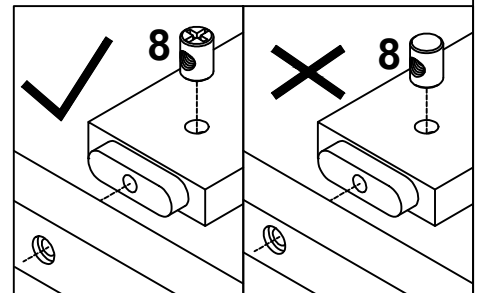

Hardware List

1  Ø10*40mm Wood dowel (16pcs)	2  (Ø15)1/4"*100mm Hex-Head bolts (56pcs)	3  (Ø15)1/4"*80mm Hex-Head bolts (16pcs)
4  (Ø12)1/4"*60mm Hex-Head bolts (16pcs)	5  (Ø12)1/4"*30mm Hex-Head bolts (9pcs)	6  (1/4")4.5*58mm Allen key (1pc)
7  90*17*2 mm Foam Stick (4pcs)	8  1/4"*15 (9.5mm) Horizontal-Hole bolts(88pcs)	9  Ø4*30mm Wood screws (48pcs)
10  80*28*20*(2mm) Hooks (4pcs)	11  Ø4*19mm Wood screws (12pcs)	12  Ø9*90mm Metal connector (6pcs)
13  Ø8*30mm Wood dowel (16pcs)	14  (Ø12)1/4"*35mm Hex-Head bolts (4pcs)	

ASSEMBLY TOOLS REQUIRED (NOT INCLUDED)

PLEASE BE CAREFUL DO NOT DAMAGE THE HOLE POSITION WHEN YOU USE POWER TOOLS !

STEP 1:

x3

2		8	
12PCS		12PCS	

STEP 2:

13		2		8	
4PCS		8PCS		8PCS	

STEP 3:

2		8	
12PCS		12PCS	

STEP 4A:

1		2		3	
8PCS		14PCS		2PCS	
14		5		2PCS	3PCS
13		8		4PCS	16PCS

STEP 5A:

12

4PCS

STEP 6:

12