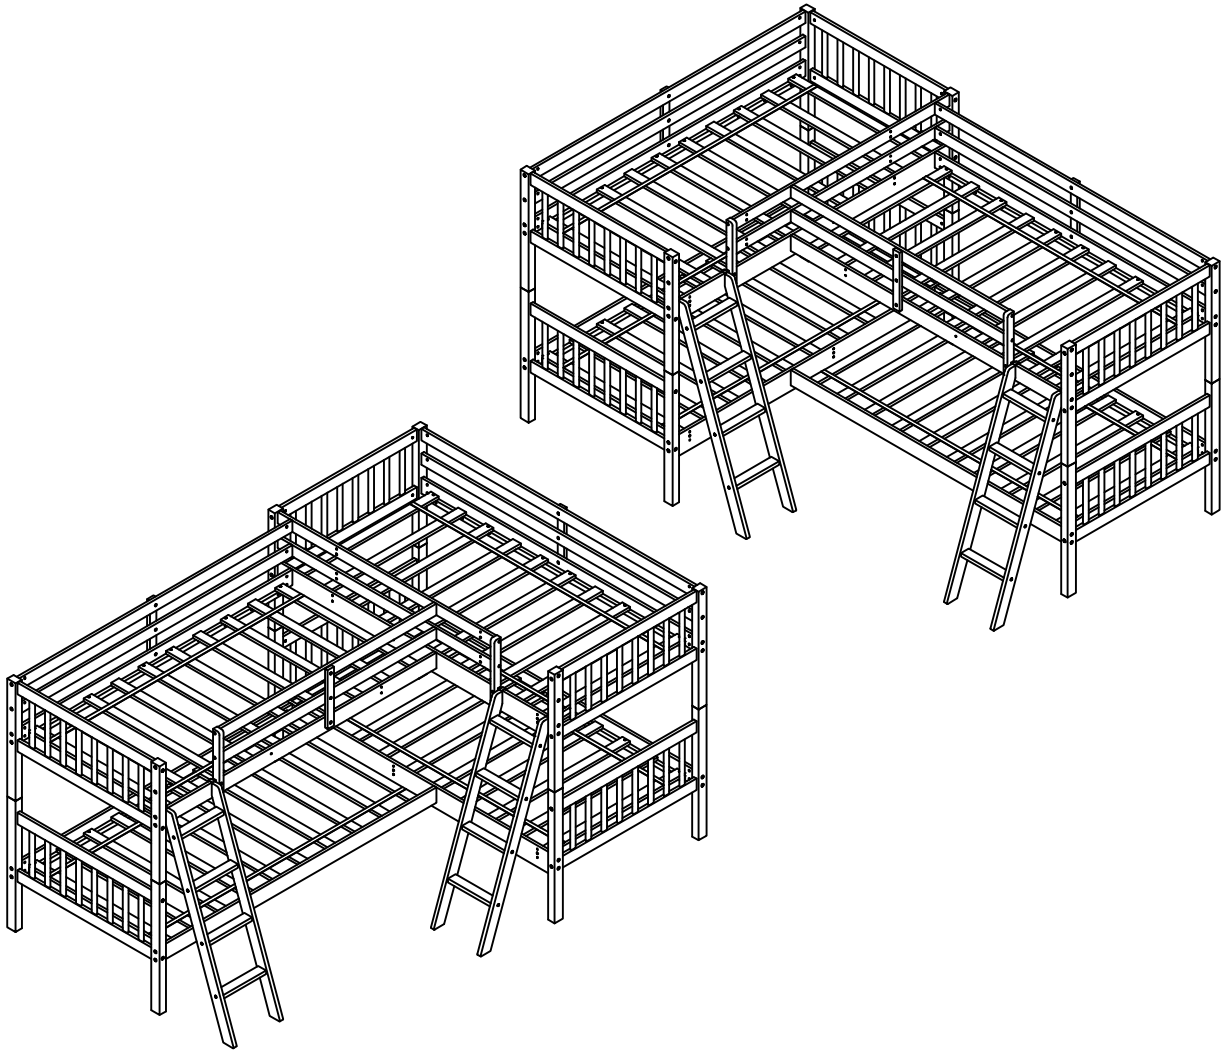

ASSEMBLY INSTRUCTIONS

This set is included 2 boxes if don't receive full 2 boxes please contact our customer service team.

Detail View

Part List

D  Long guard rail-4pcs	E  Short guard rail-2pcs	F  Short guard rail-2pcs
J  Upper side rail (Back) -2pcs	J1  Upper side rail left (Front) -1pc	J2  Upper side rail right(Front)-1pc
J3  Lower side rail(front/back)-3pcs	J4  Lower side rail (front) -1pc	K  Upper slat - 2set(10pcs/set)
L  Ladder (Left) - 2pcs	R  Ladder (Right) - 2pcs	

A  Upper/Lower HB/FB - 6pcs	B  Upper leg HB/FB (Left)-3pcs	B1  Upper leg HB/FB(Right)-3pcs
C  Lower leg HB/FB (Left)-3pcs	C1  Lower leg HB/FB (Left)-3pcs	G  Vertical guard rail - 3pcs
H  Support guard rail(Left) - 1pc	H1  Support guard rail(Right) -1pc	K  Lower slat - 2set(10pcs/set)
M  Step ladder - 8pcs		

2		8	
12PCS		12PCS	

STEP 4A:

1		2		3	
8PCS		14PCS		2PCS	
14		5		2PCS	3PCS
13		8		4PCS	16PCS

STEP 5A:

12

4PCS

STEP 6:

12

9

48PCS

STEP 4B:

1 	2 	3 
8PCS	14PCS	2PCS
14 	5 	
2PCS	3PCS	
13 	8 	
4PCS	16PCS	

STEP 5B:

12 
4PCS

STEP 7B:

8 	1 	2 	3 
20PCS	4PCS	10PCS	10PCS