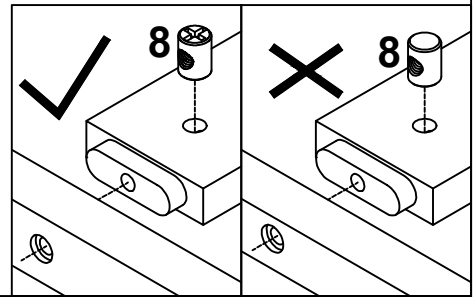

Hardware List

1  Ø10*40mm Wood dowel (16pcs)	2  (Ø15)1/4"*100mm Hex-Head bolts (56pcs)	3  (Ø15)1/4"*80mm Hex-Head bolts (16pcs)
4  (Ø12)1/4"*60mm Hex-Head bolts (16pcs)	5  (Ø12)1/4"*30mm Hex-Head bolts (9pcs)	6  (1/4")4.5*58mm Allen key (1pc)
7  90*17*2 mm Foam Stick (4pcs)	8  1/4"*15 (9.5mm) Horizontal-Hole bolts(88pcs)	9  Ø4*30mm Wood screws (48pcs)
10  80*28*20*(2mm) Hooks (4pcs)	11  Ø4*19mm Wood screws (12pcs)	12  Ø9*90mm Metal connector (6pcs)
13  Ø8*30mm Wood dowel (16pcs)	14  (Ø12)1/4"*35mm Hex-Head bolts (4pcs)	

ASSEMBLY TOOLS REQUIRED (NOT INCLUDED)

PLEASE BE CAREFUL DO NOT DAMAGE THE HOLE POSITION WHEN YOU USE POWER TOOLS !

STEP 1:

x3

2		8	
12PCS		12PCS	

STEP 2:

13		2		8	
4PCS		8PCS		8PCS	

STEP 3:

2		8	
12PCS		12PCS	

STEP 4A:

1		2		3	
8PCS		14PCS		2PCS	
14		5		2PCS	3PCS
13		8		4PCS	16PCS

STEP 5A:

12

4PCS

STEP 6:

12