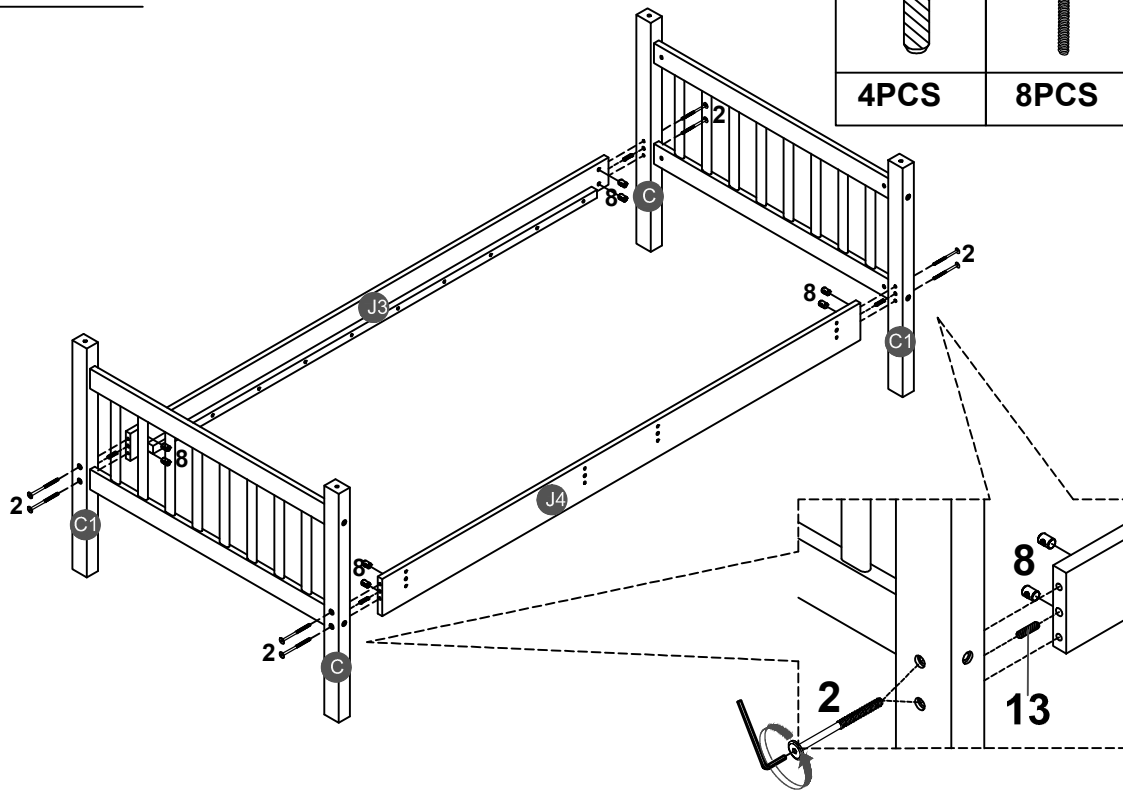

A  Upper/Lower HB/FB - 6pcs	B  Upper leg HB/FB (Left)-3pcs	B1  Upper leg HB/FB(Right)-3pcs
C  Lower leg HB/FB (Left)-3pcs	C1  Lower leg HB/FB (Left)-3pcs	G  Vertical guard rail - 3pcs
H  Support guard rail(Left) - 1pc	H1  Support guard rail(Right) -1pc	K  Lower slat - 2set(10pcs/set)
M  Step ladder - 8pcs		

Hardware List

1  Ø10*40mm Wood dowel (16pcs)	2  (Ø15)1/4"*100mm Hex-Head bolts (56pcs)	3  (Ø15)1/4"*80mm Hex-Head bolts (16pcs)
4  (Ø12)1/4"*60mm Hex-Head bolts (16pcs)	5  (Ø12)1/4"*30mm Hex-Head bolts (9pcs)	6  (1/4")4.5*58mm Allen key (1pc)
7  90*17*2 mm Foam Stick (4pcs)	8  1/4"*15 (9.5mm) Horizontal-Hole bolts(88pcs)	9  Ø4*30mm Wood screws (48pcs)
10  80*28*20*(2mm) Hooks (4pcs)	11  Ø4*19mm Wood screws (12pcs)	12  Ø9*90mm Metal connector (6pcs)
13  Ø8*30mm Wood dowel (16pcs)	14  (Ø12)1/4"*35mm Hex-Head bolts (4pcs)	

ASSEMBLY TOOLS REQUIRED (NOT INCLUDED)

PLEASE BE CAREFUL DO NOT DAMAGE THE HOLE POSITION WHEN YOU USE POWER TOOLS !

STEP 1:

x3

2		8	
12PCS		12PCS	

STEP 2:

13		2		8	
4PCS		8PCS		8PCS	

STEP 3:

2		8	
12PCS		12PCS	

STEP 4A:

1		2		3	
8PCS		14PCS		2PCS	
14		5		2PCS	3PCS
13		8		4PCS	16PCS

STEP 5A:

12

4PCS

STEP 6:

12