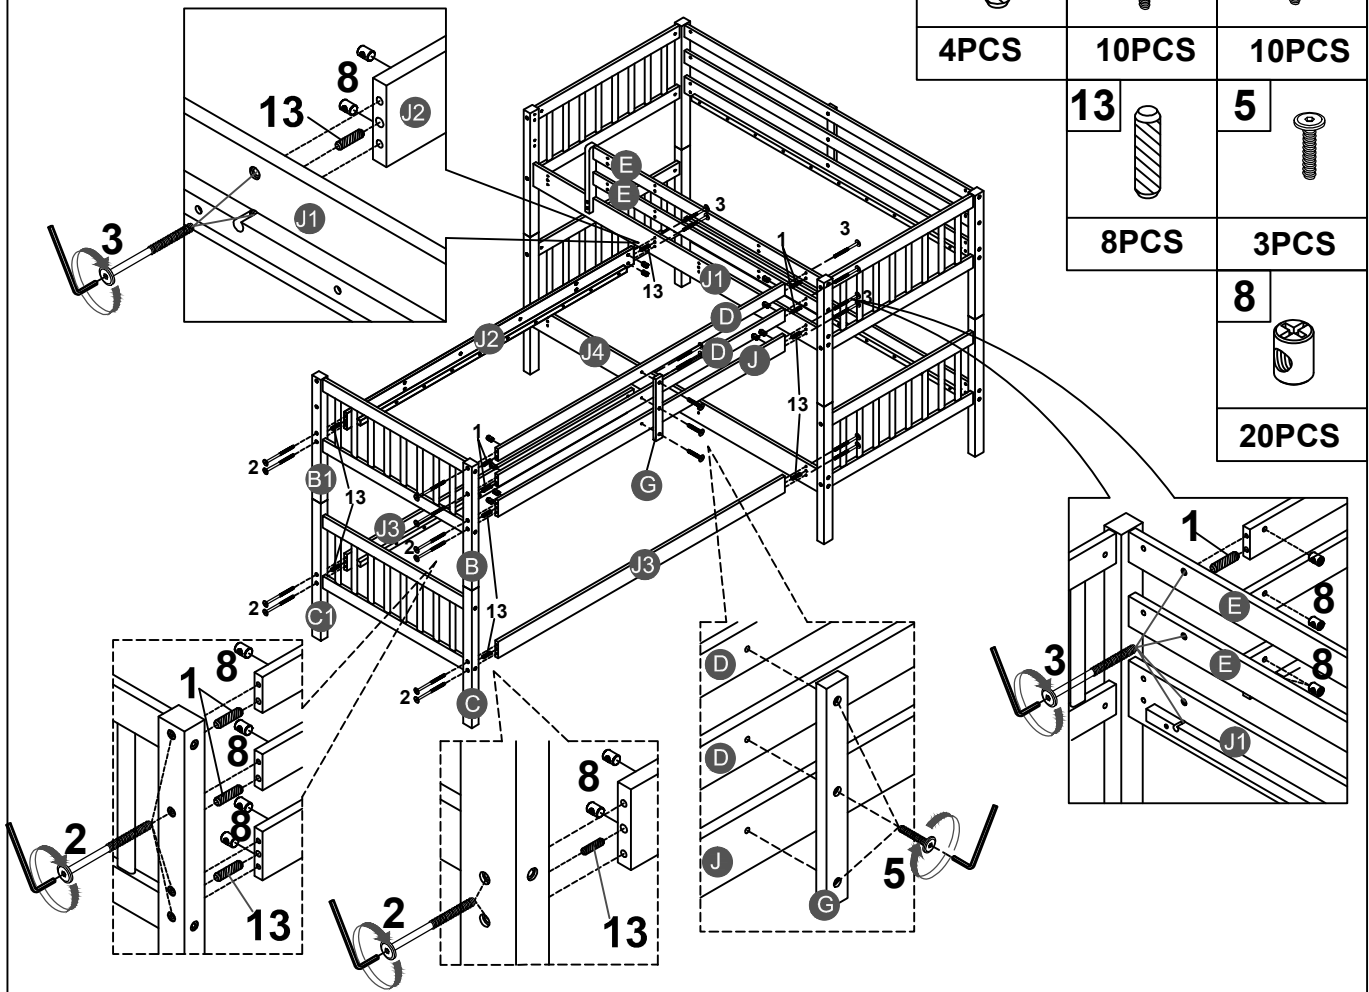

Hardware List

1  Ø10*40mm Wood dowel (16pcs)	2  (Ø15)1/4"*100mm Hex-Head bolts (56pcs)	3  (Ø15)1/4"*80mm Hex-Head bolts (16pcs)
4  (Ø12)1/4"*60mm Hex-Head bolts (16pcs)	5  (Ø12)1/4"*30mm Hex-Head bolts (9pcs)	6  (1/4")4.5*58mm Allen key (1pc)
7  90*17*2 mm Foam Stick (4pcs)	8  1/4"*15 (9.5mm) Horizontal-Hole bolts(88pcs)	9  Ø4*30mm Wood screws (48pcs)
10  80*28*20*(2mm) Hooks (4pcs)	11  Ø4*19mm Wood screws (12pcs)	12  Ø9*90mm Metal connector (6pcs)
13  Ø8*30mm Wood dowel (16pcs)	14  (Ø12)1/4"*35mm Hex-Head bolts (4pcs)	

2		8	
12PCS		12PCS	

STEP 4A:

1		2		3	
8PCS		14PCS		2PCS	
14		5		2PCS	3PCS
13		8		4PCS	16PCS

STEP 5A:

12

4PCS

STEP 6:

12

2PCS

STEP 7A:

STEP 8A:

STEP 9:

8 	4 	7 	10 
16PCS	16PCS	4PCS	4PCS
			11 
			8PCS

STEP 10A:

11 
4PCS

STEP 12A: