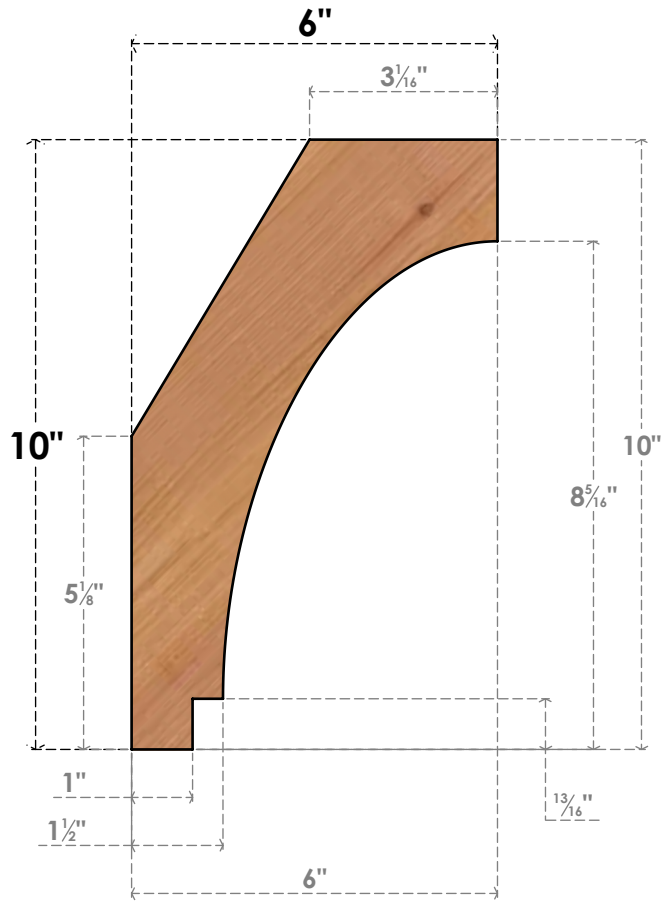

BRC06X06X10IMP00SWR

5 1/2"W X 6"D X 10"H IMPERIAL SMOOTH BRACE, WESTERN RED CEDAR

SIDE

FRONT

EKENA MILLWORK
2300 WEST MAIN ST.
CLARKSVILLE, TX 75426
TOLL FREE: 866-607-0453
WWW.EKENAMILLWORK.COM

NOTES

1. INSTALLATION TO BE COMPLETED IN ACCORDANCE WITH MANUFACTURER'S SPECIFICATIONS.
2. DRAWING MAY NOT BE TO SCALE
3. THIS DRAWING IS INTENDED FOR DESIGN AND PLANNING PURPOSES ONLY.
4. ALL INFORMATION CONTAINED HEREIN WAS CURRENT AT THE TIME OF DEVELOPMENT BUT MUST BE REVIEWED AND APPROVED BY THE PRODUCT MANUFACTURER TO BE CONSIDERED ACCURATE.
5. PRODUCTS ARE NOT KILN DRIED. THIS ITEM IS UNIQUE AND WILL CONTAIN THE NATURAL VARIATIONS THAT THE WOOD SPECIES OFFERS. THIS MAY RESULT IN VARIATIONS UP TO 1/4"