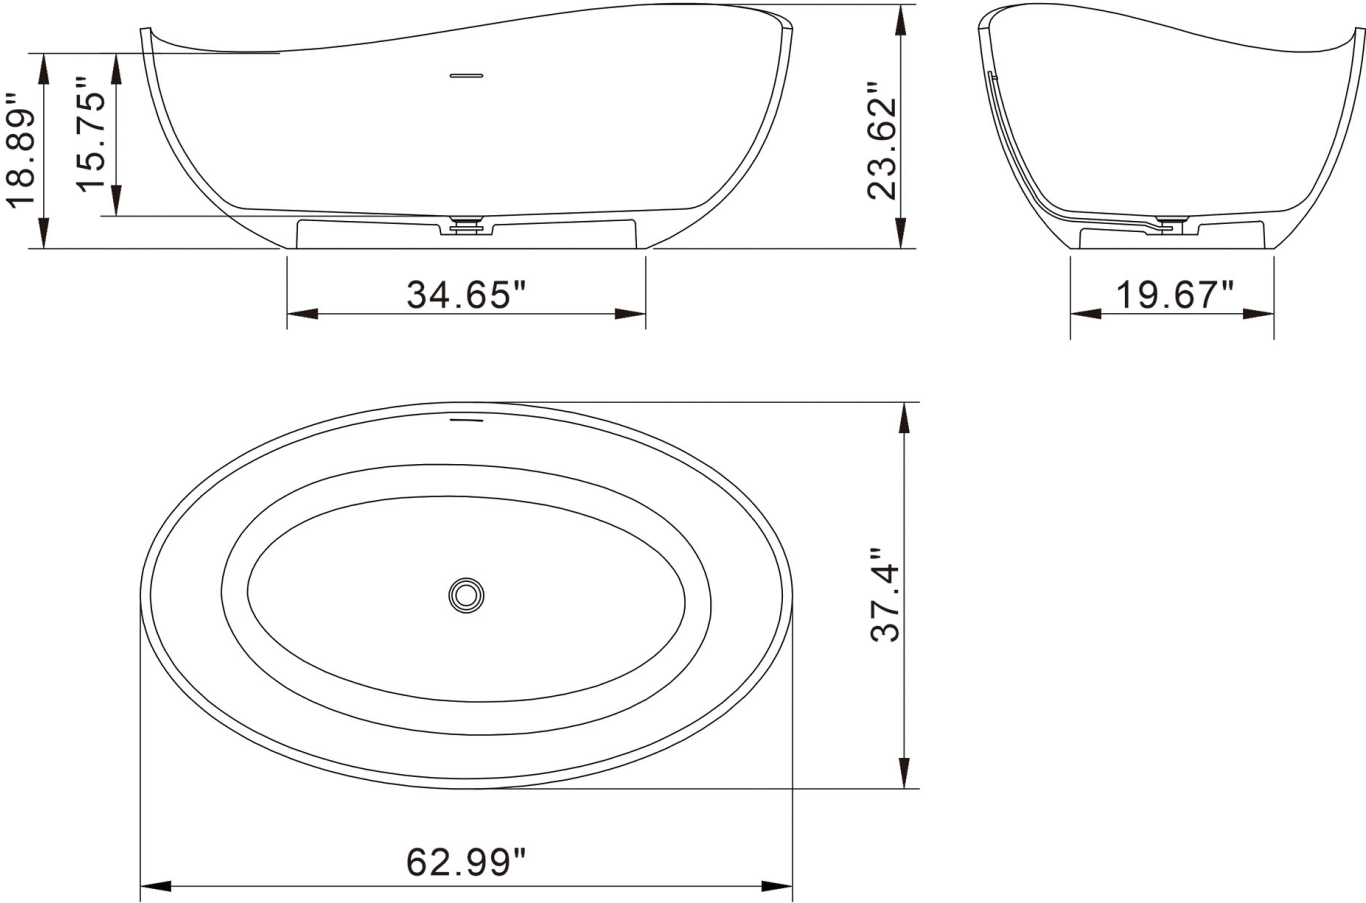

Dimension/Specification

Sku RX-S04-63MB