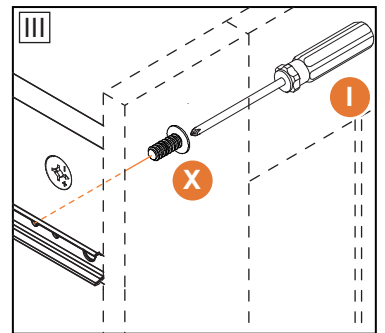

36

37

38

40

 **O x 8**
φ20 x 1 mm

Tips

- This product is for indoor use only. The seller does not assume any responsibility and liability for damages caused by the following aspects:
 1. The product is used for a purpose other than its intended use and/or is changed/modified from the original one.
 2. The product is not installed/used properly under the guidelines of the instructions.
- If there are missing and/or defective part(s) after receiving the product, please stop assembling and contact us for help in time.
- Please assemble the product in a spacious place. But please do not place the unpackaged product on the ground directly, or stand/sit on the parts of this product to avoid cracking or deforming of the board. In addition, it is highly recommended that you wear gloves to avoid being cut by the edges of the product during installation.
- It is recommended that you refer to the schematic diagram to make the whole installation process easier when assembly. Align all the screws to the corresponding pre-drilled holes first, and then tighten the screws one by one after all the parts are in the correct position.
- Do not expose the product to direct sunlight or rain and/or place it in a damp place. Failure to do so may accelerate deformation, discoloration, or cause cracks. Please do not touch sharp objects or corrosive chemicals, which may damage the surface of the item.
- Please clean with a damp cloth for daily maintenance, then dry immediately.