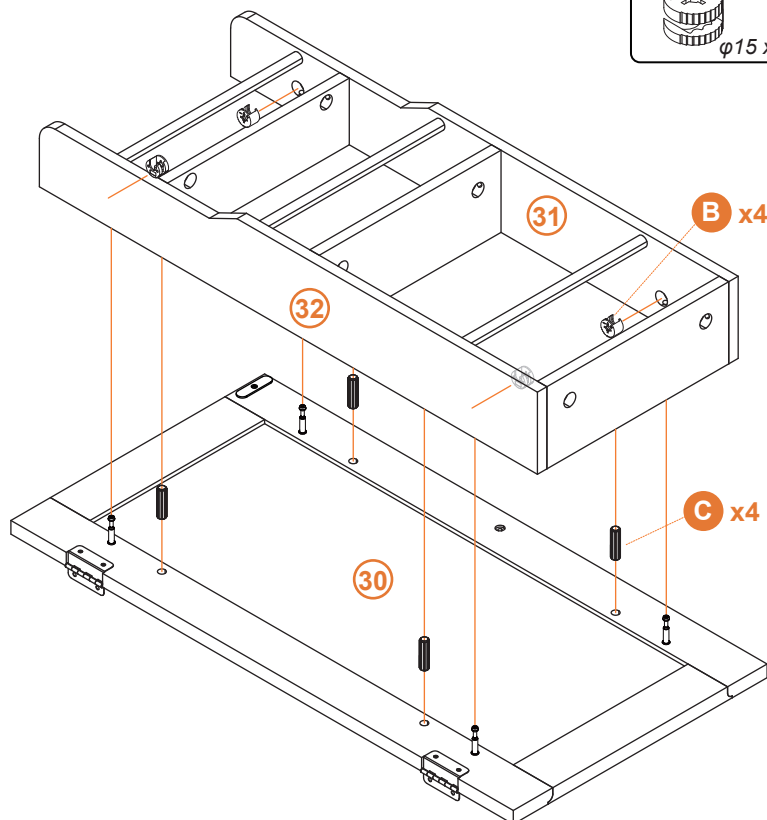

x2

29

30

31

32

33

34

35

36

37

38

40

 **O x 8**
φ20 x 1 mm

Tips

- This product is for indoor use only. The seller does not assume any responsibility and liability for damages caused by the following aspects:
 1. The product is used for a purpose other than its intended use and/or is changed/modified from the original one.
 2. The product is not installed/used properly under the guidelines of the instructions.
- If there are missing and/or defective part(s) after receiving the product, please stop assembling and contact us for help in time.
- Please assemble the product in a spacious place. But please do not place the unpackaged product on the ground directly, or stand/sit on the parts of this product to avoid cracking or deforming of the board. In addition, it is highly recommended that you wear gloves to avoid being cut by the edges of the product during installation.
- It is recommended that you refer to the schematic diagram to make the whole installation process easier when assembly. Align all the screws to the corresponding pre-drilled holes first, and then tighten the screws one by one after all the parts are in the correct position.
- Do not expose the product to direct sunlight or rain and/or place it in a damp place. Failure to do so may accelerate deformation, discoloration, or cause cracks. Please do not touch sharp objects or corrosive chemicals, which may damage the surface of the item.
- Please clean with a damp cloth for daily maintenance, then dry immediately.