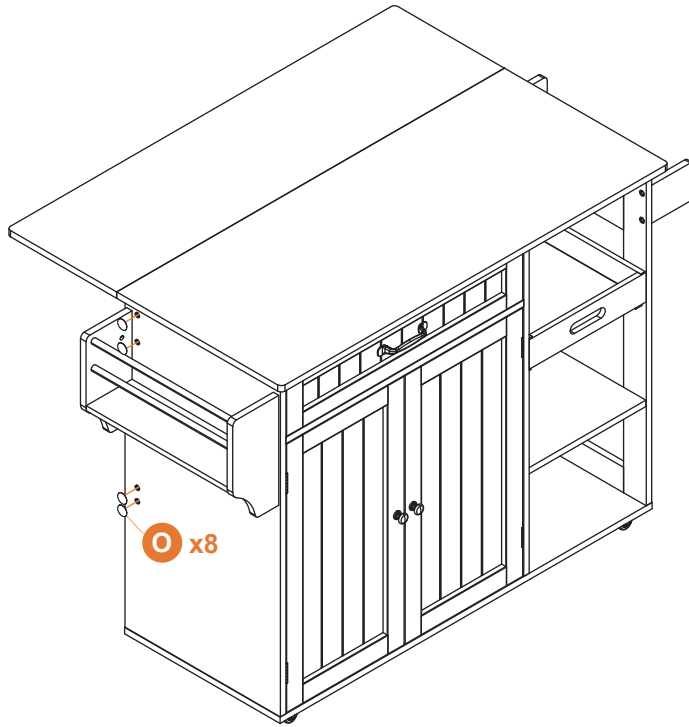

36

37

38

40

 **O x 8**
φ20 x 1 mm

Tips

- This product is for indoor use only. The seller does not assume any responsibility and liability for damages caused by the following aspects:
 1. The product is used for a purpose other than its intended use and/or is changed/modified from the original one.
 2. The product is not installed/used properly under the guidelines of the instructions.
- If there are missing and/or defective part(s) after receiving the product, please stop assembling and contact us for help in time.
- Please assemble the product in a spacious place. But please do not place the unpackaged product on the ground directly, or stand/sit on the parts of this product to avoid cracking or deforming of the board. In addition, it is highly recommended that you wear gloves to avoid being cut by the edges of the product during installation.
- It is recommended that you refer to the schematic diagram to make the whole installation process easier when assembly. Align all the screws to the corresponding pre-drilled holes first, and then tighten the screws one by one after all the parts are in the correct position.
- Do not expose the product to direct sunlight or rain and/or place it in a damp place. Failure to do so may accelerate deformation, discoloration, or cause cracks. Please do not touch sharp objects or corrosive chemicals, which may damage the surface of the item.
- Please clean with a damp cloth for daily maintenance, then dry immediately.