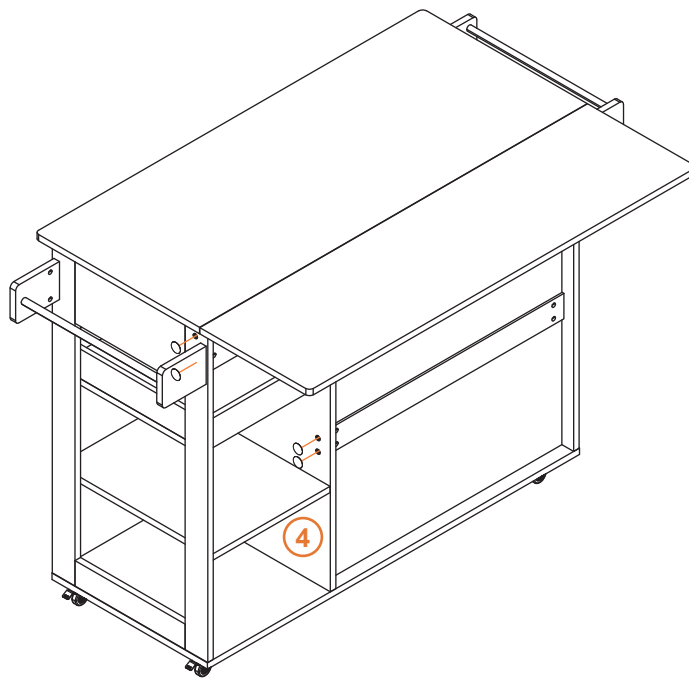

36

37

38

40

 **O x 8**
φ20 x 1 mm

Tips

- This product is for indoor use only. The seller does not assume any responsibility and liability for damages caused by the following aspects:
 1. The product is used for a purpose other than its intended use and/or is changed/modified from the original one.
 2. The product is not installed/used properly under the guidelines of the instructions.
- If there are missing and/or defective part(s) after receiving the product, please stop assembling and contact us for help in time.
- Please assemble the product in a spacious place. But please do not place the unpackaged product on the ground directly, or stand/sit on the parts of this product to avoid cracking or deforming of the board. In addition, it is highly recommended that you wear gloves to avoid being cut by the edges of the product during installation.
- It is recommended that you refer to the schematic diagram to make the whole installation process easier when assembly. Align all the screws to the corresponding pre-drilled holes first, and then tighten the screws one by one after all the parts are in the correct position.
- Do not expose the product to direct sunlight or rain and/or place it in a damp place. Failure to do so may accelerate deformation, discoloration, or cause cracks. Please do not touch sharp objects or corrosive chemicals, which may damage the surface of the item.
- Please clean with a damp cloth for daily maintenance, then dry immediately.