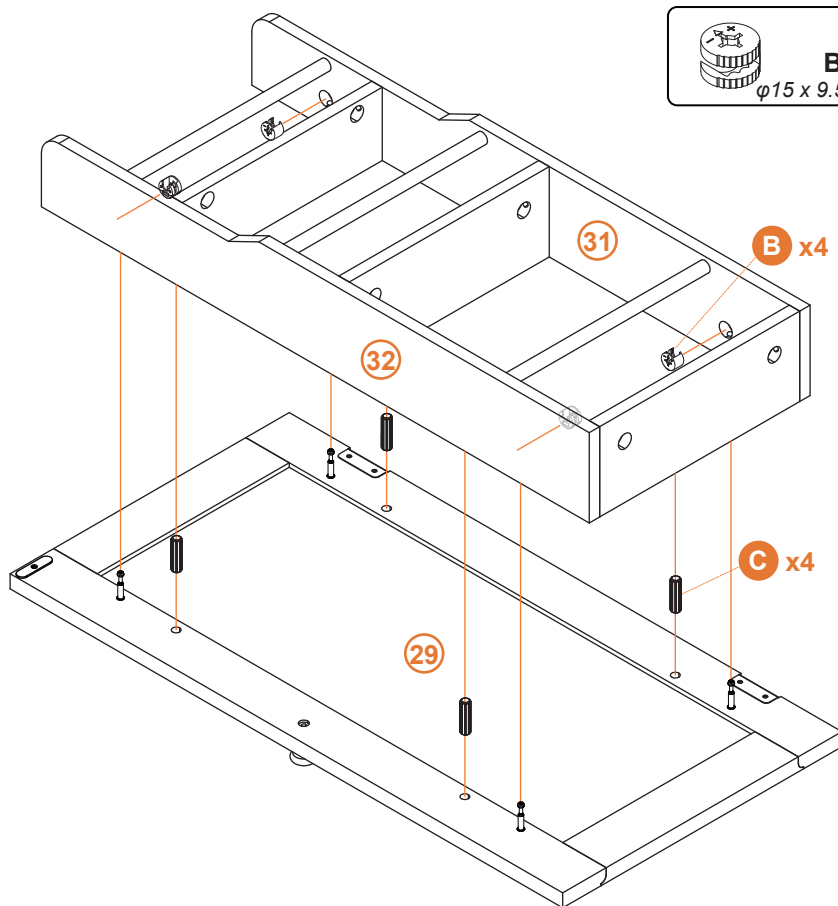

x2

29

30

31

32

33

34

35

36

37

38

40

 **O x 8**
φ20 x 1 mm

Tips

- This product is for indoor use only. The seller does not assume any responsibility and liability for damages caused by the following aspects:
 1. The product is used for a purpose other than its intended use and/or is changed/modified from the original one.
 2. The product is not installed/used properly under the guidelines of the instructions.
- If there are missing and/or defective part(s) after receiving the product, please stop assembling and contact us for help in time.
- Please assemble the product in a spacious place. But please do not place the unpackaged product on the ground directly, or stand/sit on the parts of this product to avoid cracking or deforming of the board. In addition, it is highly recommended that you wear gloves to avoid being cut by the edges of the product during installation.
- It is recommended that you refer to the schematic diagram to make the whole installation process easier when assembly. Align all the screws to the corresponding pre-drilled holes first, and then tighten the screws one by one after all the parts are in the correct position.
- Do not expose the product to direct sunlight or rain and/or place it in a damp place. Failure to do so may accelerate deformation, discoloration, or cause cracks. Please do not touch sharp objects or corrosive chemicals, which may damage the surface of the item.
- Please clean with a damp cloth for daily maintenance, then dry immediately.