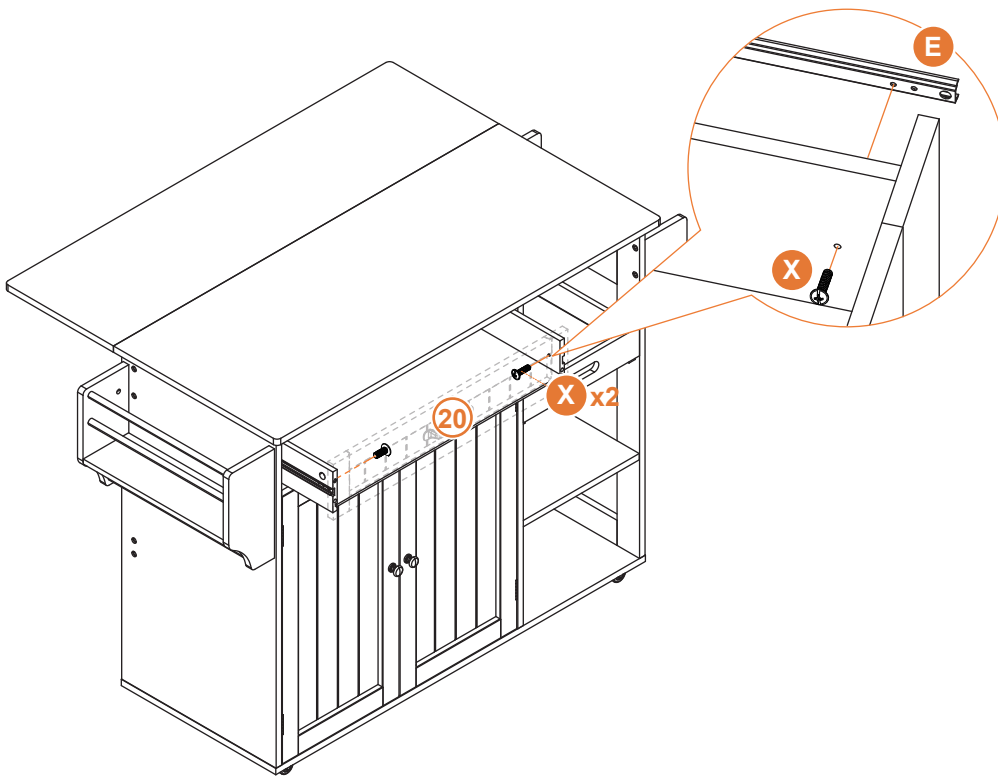

36

37

38

40

 **O x 8**
φ20 x 1 mm

Tips

- This product is for indoor use only. The seller does not assume any responsibility and liability for damages caused by the following aspects:
 1. The product is used for a purpose other than its intended use and/or is changed/modified from the original one.
 2. The product is not installed/used properly under the guidelines of the instructions.
- If there are missing and/or defective part(s) after receiving the product, please stop assembling and contact us for help in time.
- Please assemble the product in a spacious place. But please do not place the unpackaged product on the ground directly, or stand/sit on the parts of this product to avoid cracking or deforming of the board. In addition, it is highly recommended that you wear gloves to avoid being cut by the edges of the product during installation.
- It is recommended that you refer to the schematic diagram to make the whole installation process easier when assembly. Align all the screws to the corresponding pre-drilled holes first, and then tighten the screws one by one after all the parts are in the correct position.
- Do not expose the product to direct sunlight or rain and/or place it in a damp place. Failure to do so may accelerate deformation, discoloration, or cause cracks. Please do not touch sharp objects or corrosive chemicals, which may damage the surface of the item.
- Please clean with a damp cloth for daily maintenance, then dry immediately.