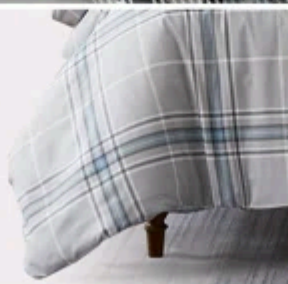

Oversized Duvet Cover

Designed for fuller coverage and a better fit.