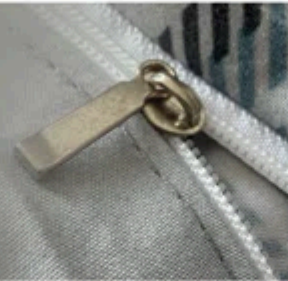

# The Southshore Difference

✓ **Southshore**

✗ **Typical Duvet Cover**

## Hidden Zipper Closure

- ✓ Clean, seamless look
- ✓ Quick and easy to use

## Button or Open Closure

- ✗ Buttons can gap or come undone
- ✗ Slower to secure

## Built-In Corner Loops

Keeps duvet securely attached and aligned.