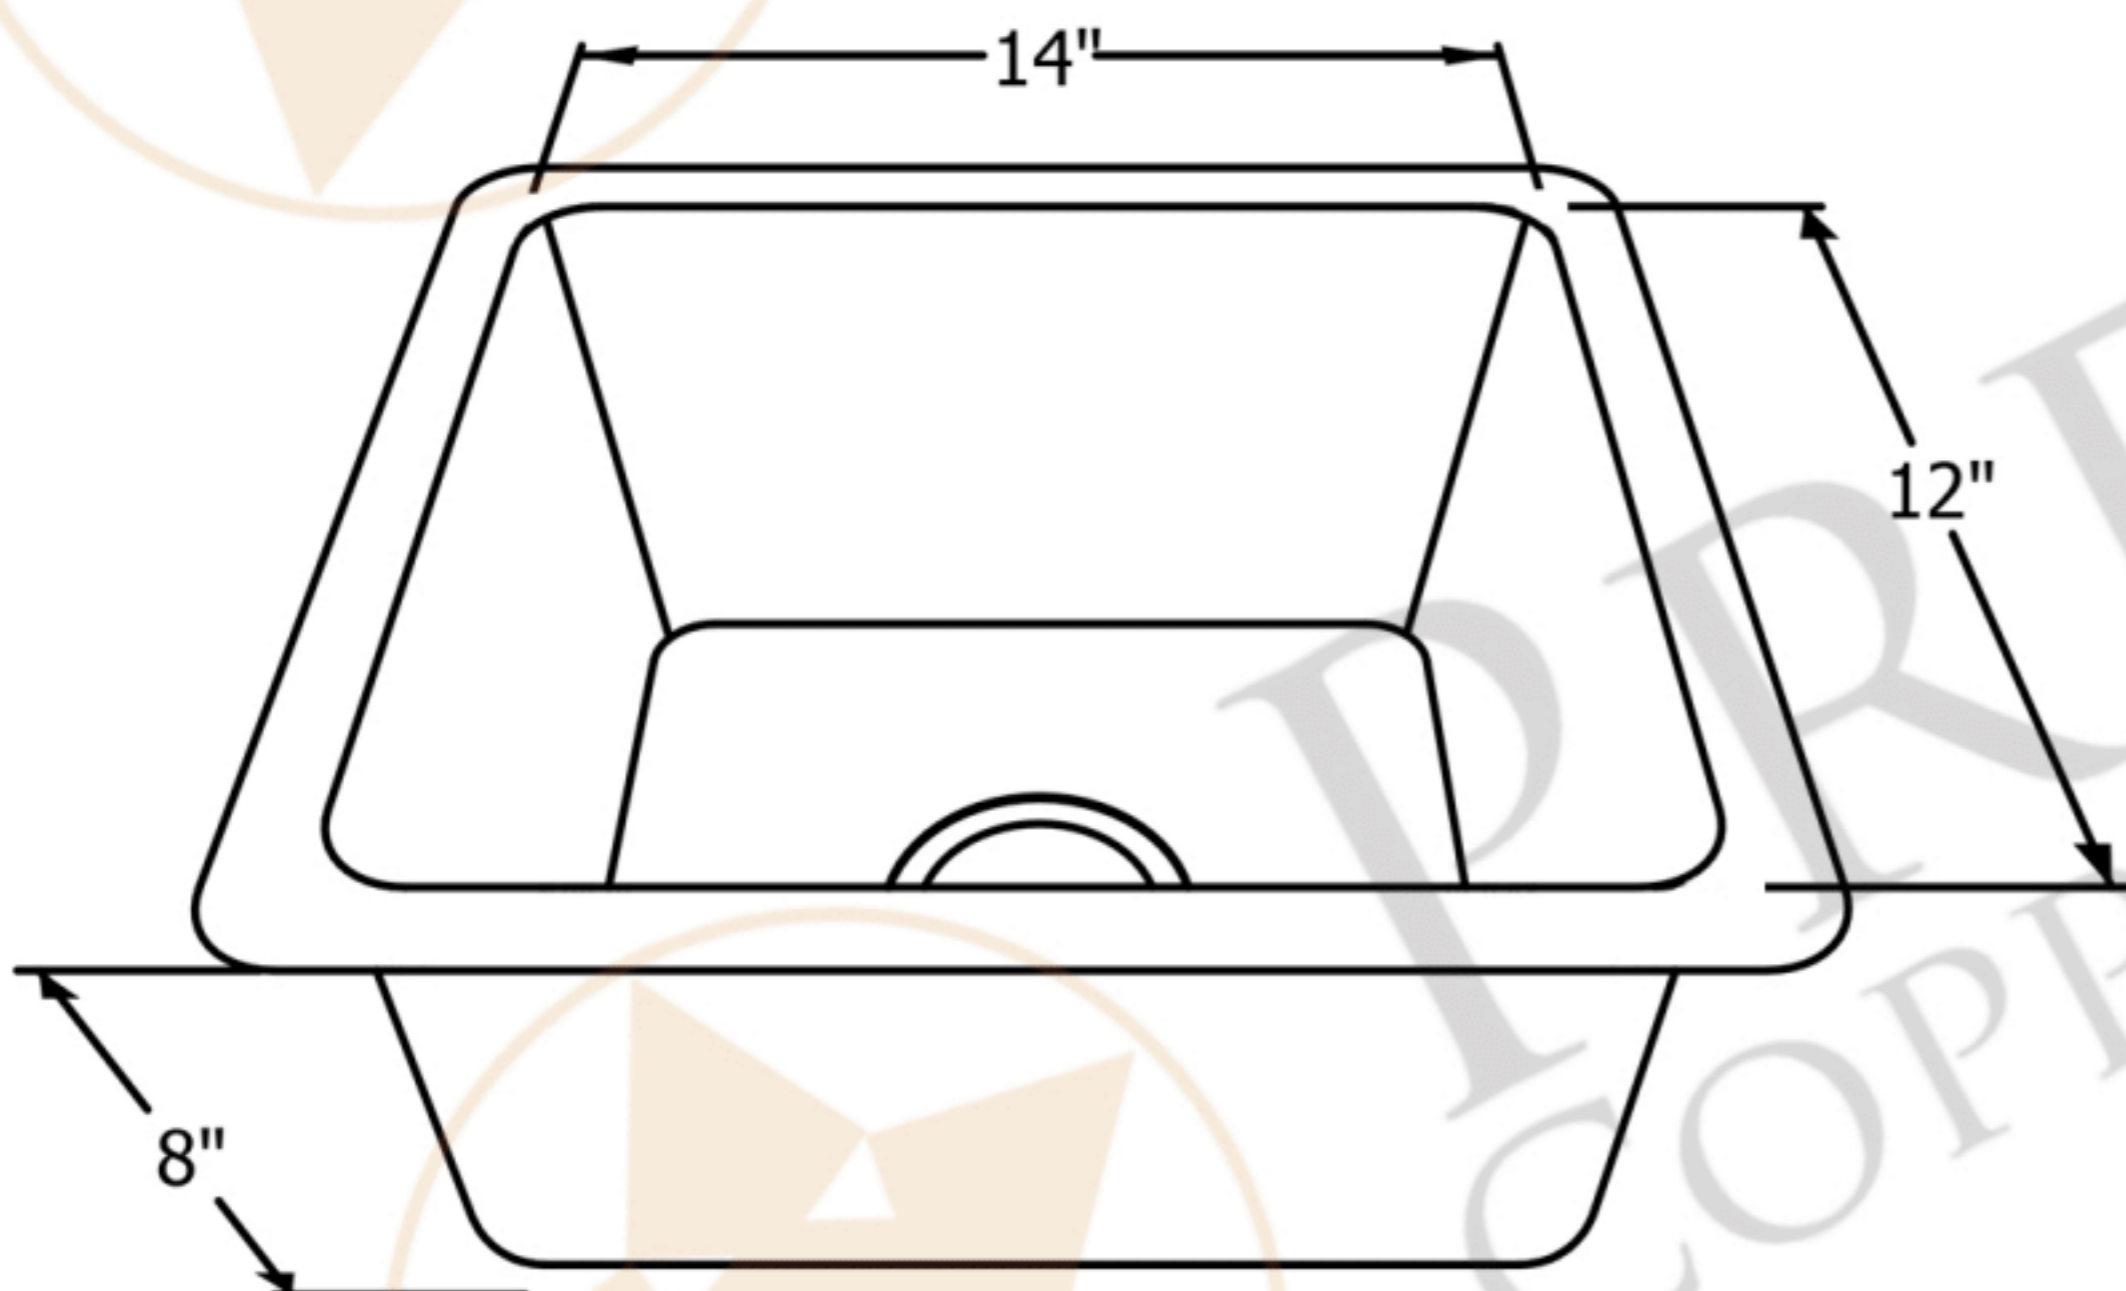

PREMIER
COPPER PRODUCTS

MODEL NUMBER: BREC16DB

- Description: 16" Gourmet Rectangular Hammered Copper Bar/Prep Sink
- Outer Dimension: 16" x 14" x 8"
- Inner Dimension: 14" x 12" x 8"
- Rim: 1"
- Drain Opening: 3.5"
- Finish: Oil Rubbed Bronze

CODE/STANDARD COMPLIANCE

* IAPMO/cUPC LISTED

* ORB: Oil Rubbed Bronze

THIS PRODUCT IS HAND CRAFTED, SMALL VARIANCES IN COLOR AND SIZE MAY OCCUR.
DO NOT MAKE ANY INSTALLATION CUTS UNTIL YOU RECEIVE YOUR ITEM(S).