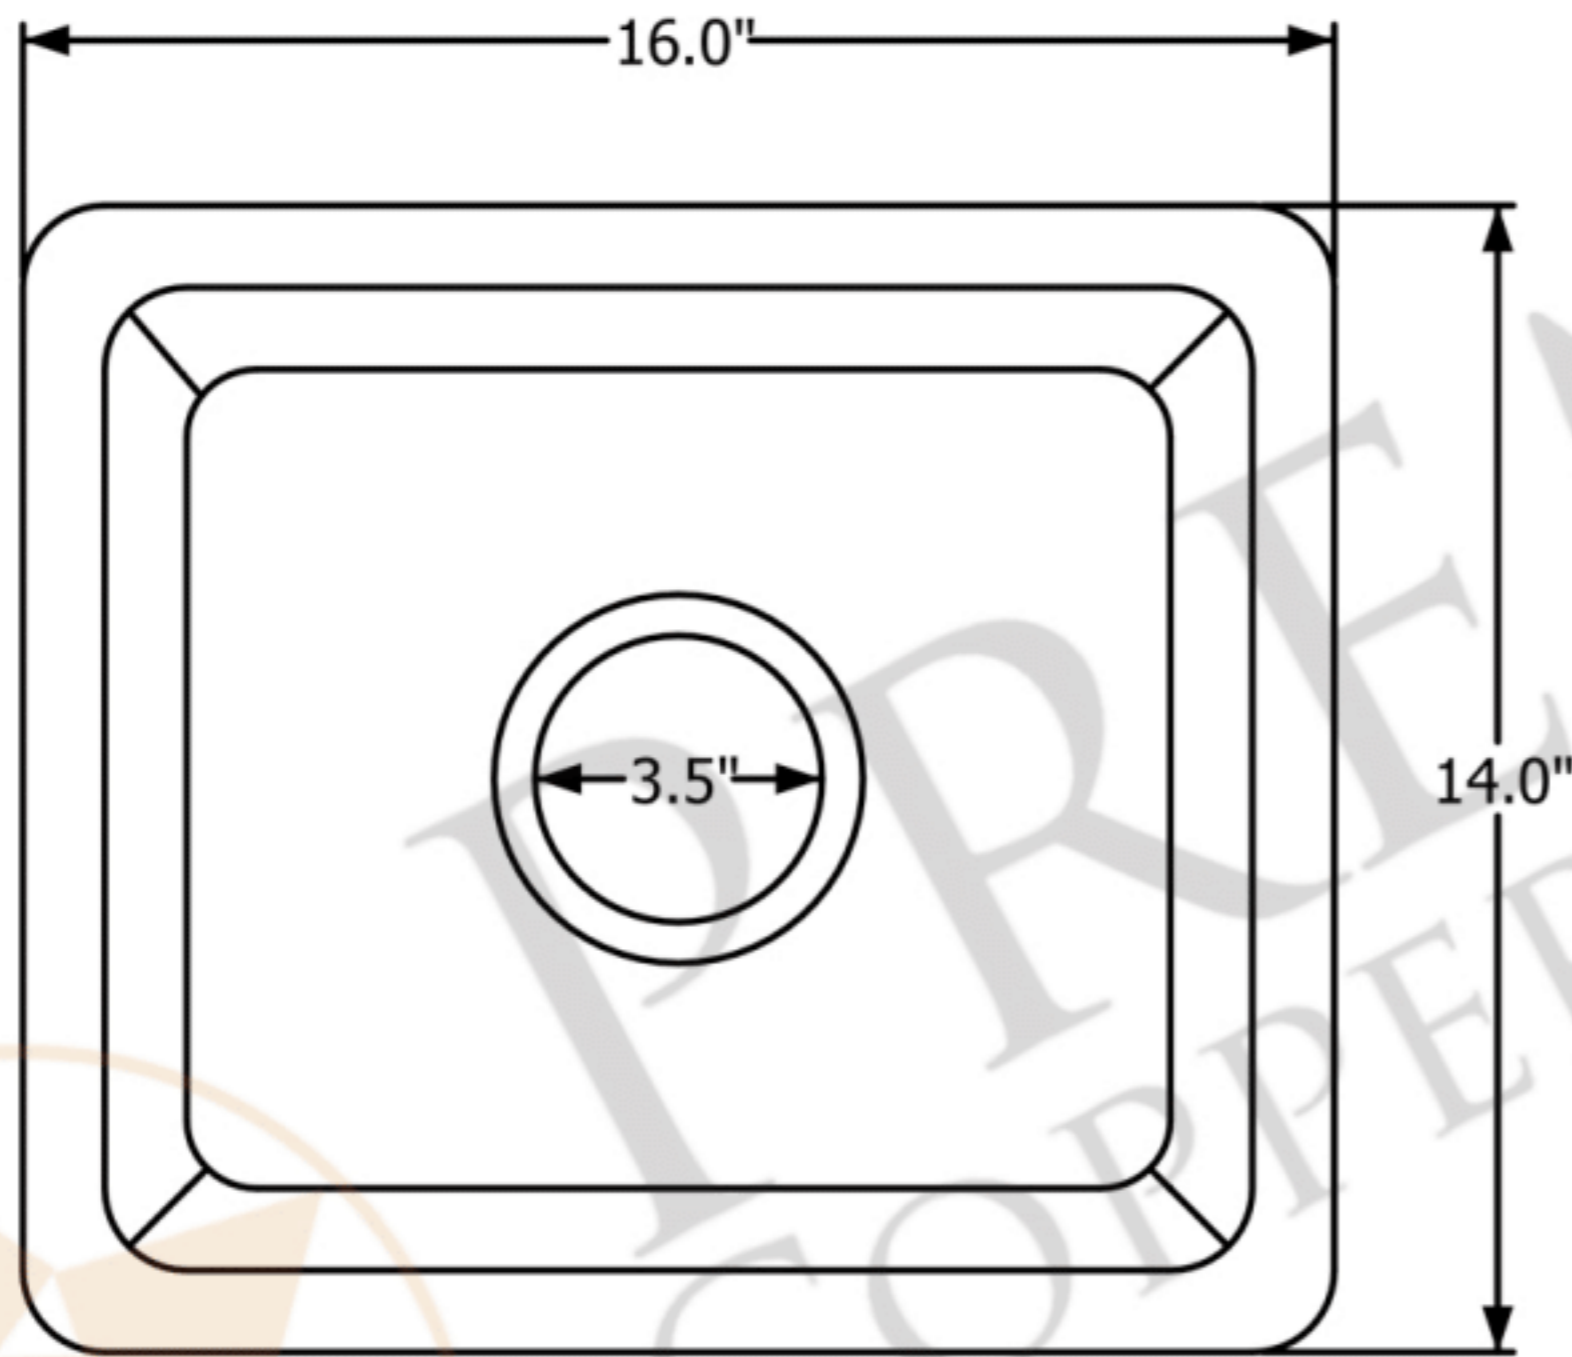

PREMIER
COPPER PRODUCTS

MODEL NUMBER: BREC16DB

- * Description: 16" Gourmet Rectangular Hammered Copper Bar/Prep Sink
- * Outer Dimension: 16" x 14" x 8"
- * Inner Dimension: 14" x 12" x 8"
- * Rim: 1"
- * Drain Opening: 3.5"
- * Finish: Oil Rubbed Bronze

CODE/STANDARD COMPLIANCE

* IAPMO/cUPC LISTED

* ORB: Oil Rubbed Bronze

THIS PRODUCT IS HAND CRAFTED, SMALL VARIANCES IN COLOR AND SIZE MAY OCCUR.
DO NOT MAKE ANY INSTALLATION CUTS UNTIL YOU RECEIVE YOUR ITEM(S).