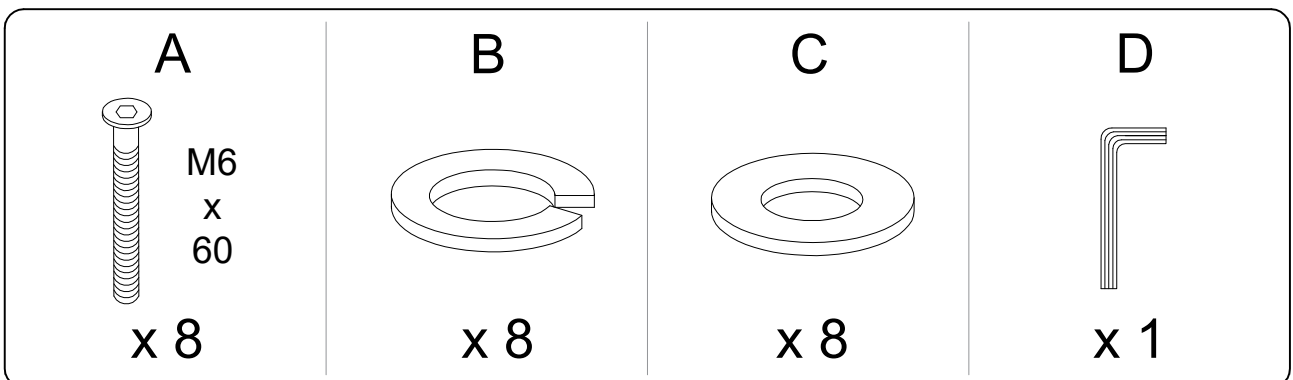

Diagram illustrating assembly instructions and safety warnings:

- Warning 1:** A triangle with an exclamation mark. Below it is a clock icon with the text **30'**, indicating a 30-minute assembly time.
- Warning 2:** A triangle with an exclamation mark. Below it is a person icon with the text **1**, indicating that one person is required for assembly.

The instructions are contained in two rounded rectangular boxes:

- Top Box:** Contains a circular icon of an L-shaped corner bracket and a crossed-out power drill icon, indicating that a power drill should not be used for this step.
- Bottom Box:** Contains a circular icon of a rectangular block being placed on a surface with a grid pattern, and a crossed-out icon of a block being cut with a saw, indicating that the block should not be cut.