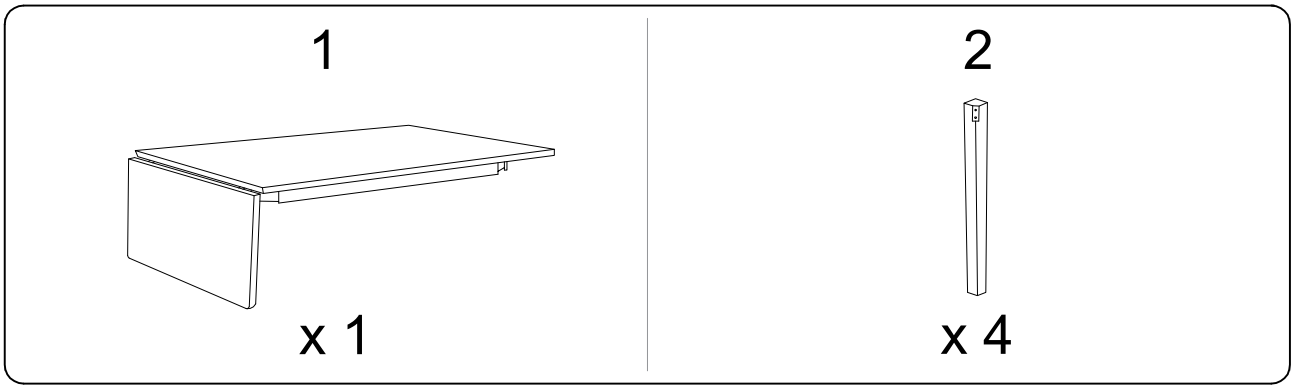

Diagram illustrating assembly instructions and safety warnings:

- Warning 1:** A triangle with an exclamation mark. Below it is a clock icon with the text **30'**, indicating a 30-minute assembly time.
- Warning 2:** A triangle with an exclamation mark. Below it is a person icon with the text **1**, indicating that one person is required for assembly.

The instructions are contained in two rounded rectangular boxes:

- Top Box:** Contains a circular icon of an L-shaped corner bracket and a crossed-out power drill icon, indicating that a power drill should not be used for this step.
- Bottom Box:** Contains a circular icon of a rectangular block being placed on a surface with a grid pattern, and a crossed-out icon of a block being cut with a saw, indicating that the block should not be cut.