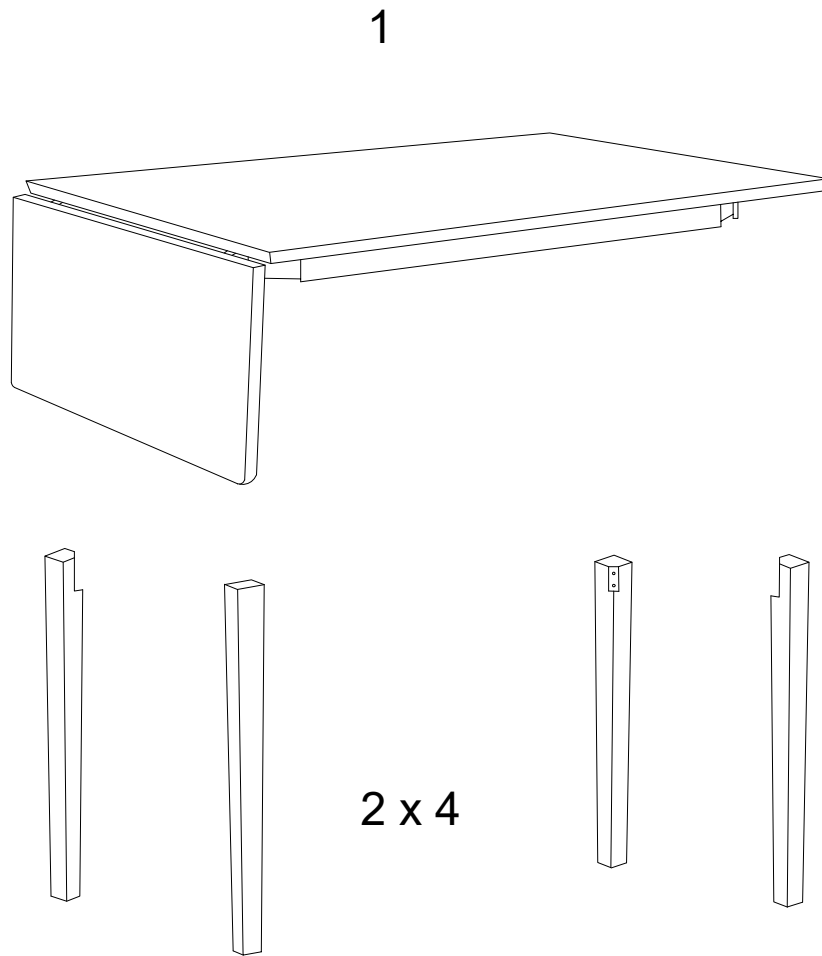

Diagram illustrating assembly instructions and safety warnings:

- Warning 1:** A triangle with an exclamation mark. Below it is a clock icon with the text **30'**, indicating a 30-minute assembly time.
- Warning 2:** A triangle with an exclamation mark. Below it is a person icon with the text **1**, indicating that one person is required for assembly.

The instructions are contained in two rounded rectangular boxes:

- Top Box:** Contains a circular icon of an L-shaped corner bracket and a crossed-out power drill icon, indicating that a power drill should not be used for this step.
- Bottom Box:** Contains a circular icon of a rectangular block being placed on a surface with a grid pattern, and a crossed-out icon of a block being cut with a saw, indicating that the block should not be cut.