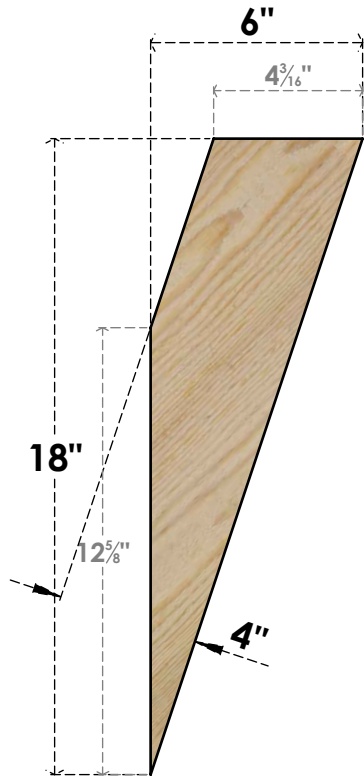

BRC04X06X18TRA00RDF

4"W X 6"D X 18"H TRADITIONAL ROUGH SAWN BRACE, DOUGLAS FIR

SIDE

FRONT

EKENA MILLWORK
2300 WEST MAIN ST.
CLARKSVILLE, TX 75426
TOLL FREE: 866-607-0453
WWW.EKENAMILLWORK.COM

NOTES

1. INSTALLATION TO BE COMPLETED IN ACCORDANCE WITH MANUFACTURER'S SPECIFICATIONS.
2. DRAWING MAY NOT BE TO SCALE
3. THIS DRAWING IS INTENDED FOR DESIGN AND PLANNING PURPOSES ONLY.
4. ALL INFORMATION CONTAINED HEREIN WAS CURRENT AT THE TIME OF DEVELOPMENT BUT MUST BE REVIEWED AND APPROVED BY THE PRODUCT MANUFACTURER TO BE CONSIDERED ACCURATE.
5. PRODUCTS ARE NOT KILN DRIED. THIS ITEM IS UNIQUE AND WILL CONTAIN THE NATURAL VARIATIONS THAT THE WOOD SPECIES OFFERS. THIS MAY RESULT IN VARIATIONS UP TO 1/4"