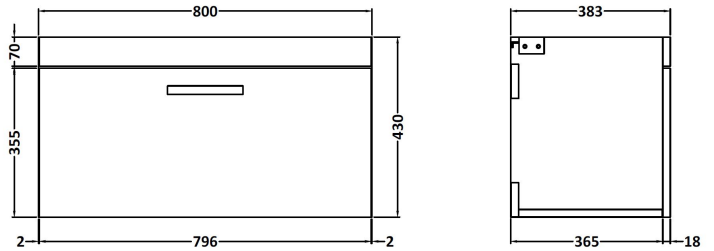

CUSTOMER DATA SHEET

DESCRIPTION: 800 Wh Single Drawer Vanity With Basin A

CUSTOMER DATA SHEET - FURNITURE

DESCRIPTION: 800 Wall Hung Single Drawer Basin Unit

PRODUCT DIMENSIONS

Height (mm)	Width (mm)	Depth (mm)	Nett Wgt Kg
430	800	383	19

PACKAGING DIMENSIONS

Height (mm)	Width (mm)	Depth (mm)	Gross Wgt Kg
405	820	450	19

PACKAGING DATA

Box Colour	Brown Cardboard Box		
Box Qty	1	Label Colour	White Label
Label Size	100 x 50	Label Qty	2

OUTER BOX DIMENSIONS (If Applicable)

CUSTOMER DATA SHEET - CERAMICS

DESCRIPTION: 800 Mid Edged Basin 1 Th

PRODUCT DIMENSIONS

Height (mm)	Width (mm)	Depth (mm)	Nett Wgt Kg
180	810	390	15

PACKAGING DIMENSIONS

Height (mm)	Width (mm)	Depth (mm)	Gross Wgt Kg
210	410	830	15

PACKAGING DATA

Box Colour	Brown Cardboard Box		
Box Qty	1	Label Colour	White Label
Label Size	100 x 50	Label Qty	2

OUTER BOX DIMENSIONS (If Applicable)

Height (mm)	Width (mm)	Depth (mm)	Gross Wgt Kg

PRODUCT DETAILS