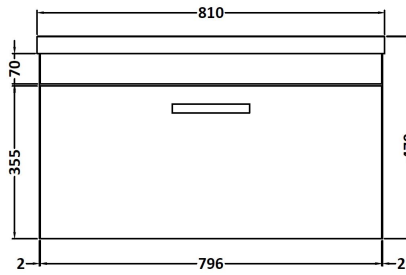

CUSTOMER DATA SHEET

DESCRIPTION: 800 Wh Single Drawer Vanity With Basin A

CUSTOMER DATA SHEET - FURNITURE

DESCRIPTION: 800 Wall Hung Single Drawer Basin Unit

PRODUCT DIMENSIONS

Height (mm)	Width (mm)	Depth (mm)	Nett Wgt Kg
430	800	383	19

PACKAGING DIMENSIONS

Height (mm)	Width (mm)	Depth (mm)	Gross Wgt Kg
405	820	450	19

PACKAGING DATA

Box Colour	Brown Cardboard Box		
Box Qty	1	Label Colour	White Label
Label Size	100 x 50	Label Qty	2

OUTER BOX DIMENSIONS (If Applicable)

CUSTOMER DATA SHEET - CERAMICS

DESCRIPTION: 800 Mid Edged Basin 1 Th

PRODUCT DIMENSIONS

Height (mm)	Width (mm)	Depth (mm)	Nett Wgt Kg
180	810	390	15

PACKAGING DIMENSIONS

Height (mm)	Width (mm)	Depth (mm)	Gross Wgt Kg
210	410	830	15

PACKAGING DATA

Box Colour	Brown Cardboard Box		
Box Qty	1	Label Colour	White Label
Label Size	100 x 50	Label Qty	2

OUTER BOX DIMENSIONS (If Applicable)

Height (mm)	Width (mm)	Depth (mm)	Gross Wgt Kg

PRODUCT DETAILS