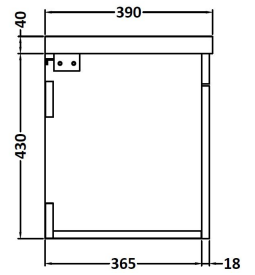

CUSTOMER DATA SHEET

DESCRIPTION: 800 Wh Single Drawer Vanity With Basin A

CUSTOMER DATA SHEET - FURNITURE

DESCRIPTION: 800 Wall Hung Single Drawer Basin Unit

PRODUCT DIMENSIONS

Height (mm)	Width (mm)	Depth (mm)	Nett Wgt Kg
430	800	383	19

PACKAGING DIMENSIONS

Height (mm)	Width (mm)	Depth (mm)	Gross Wgt Kg
405	820	450	19

PACKAGING DATA

Box Colour	Brown Cardboard Box		
Box Qty	1	Label Colour	White Label
Label Size	100 x 50	Label Qty	2

OUTER BOX DIMENSIONS (If Applicable)

CUSTOMER DATA SHEET - CERAMICS

DESCRIPTION: 800 Mid Edged Basin 1 Th

PRODUCT DIMENSIONS

Height (mm)	Width (mm)	Depth (mm)	Nett Wgt Kg
180	810	390	15

PACKAGING DIMENSIONS

Height (mm)	Width (mm)	Depth (mm)	Gross Wgt Kg
210	410	830	15

PACKAGING DATA

Box Colour	Brown Cardboard Box		
Box Qty	1	Label Colour	White Label
Label Size	100 x 50	Label Qty	2

OUTER BOX DIMENSIONS (If Applicable)

Height (mm)	Width (mm)	Depth (mm)	Gross Wgt Kg

PRODUCT DETAILS