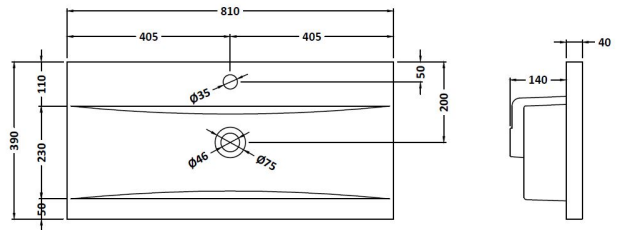

CUSTOMER DATA SHEET

DESCRIPTION: 800 Wh Single Drawer Vanity With Basin A

CUSTOMER DATA SHEET - FURNITURE

DESCRIPTION: 800 Wall Hung Single Drawer Basin Unit

PRODUCT DIMENSIONS

Height (mm)	Width (mm)	Depth (mm)	Nett Wgt Kg
430	800	383	19

PACKAGING DIMENSIONS

Height (mm)	Width (mm)	Depth (mm)	Gross Wgt Kg
405	820	450	19

PACKAGING DATA

Box Colour	Brown Cardboard Box		
Box Qty	1	Label Colour	White Label
Label Size	100 x 50	Label Qty	2

OUTER BOX DIMENSIONS (If Applicable)

CUSTOMER DATA SHEET - CERAMICS

DESCRIPTION: 800 Mid Edged Basin 1 Th

PRODUCT DIMENSIONS

Height (mm)	Width (mm)	Depth (mm)	Nett Wgt Kg
180	810	390	15

PACKAGING DIMENSIONS

Height (mm)	Width (mm)	Depth (mm)	Gross Wgt Kg
210	410	830	15

PACKAGING DATA

Box Colour	Brown Cardboard Box		
Box Qty	1	Label Colour	White Label
Label Size	100 x 50	Label Qty	2

OUTER BOX DIMENSIONS (If Applicable)

Height (mm)	Width (mm)	Depth (mm)	Gross Wgt Kg

PRODUCT DETAILS