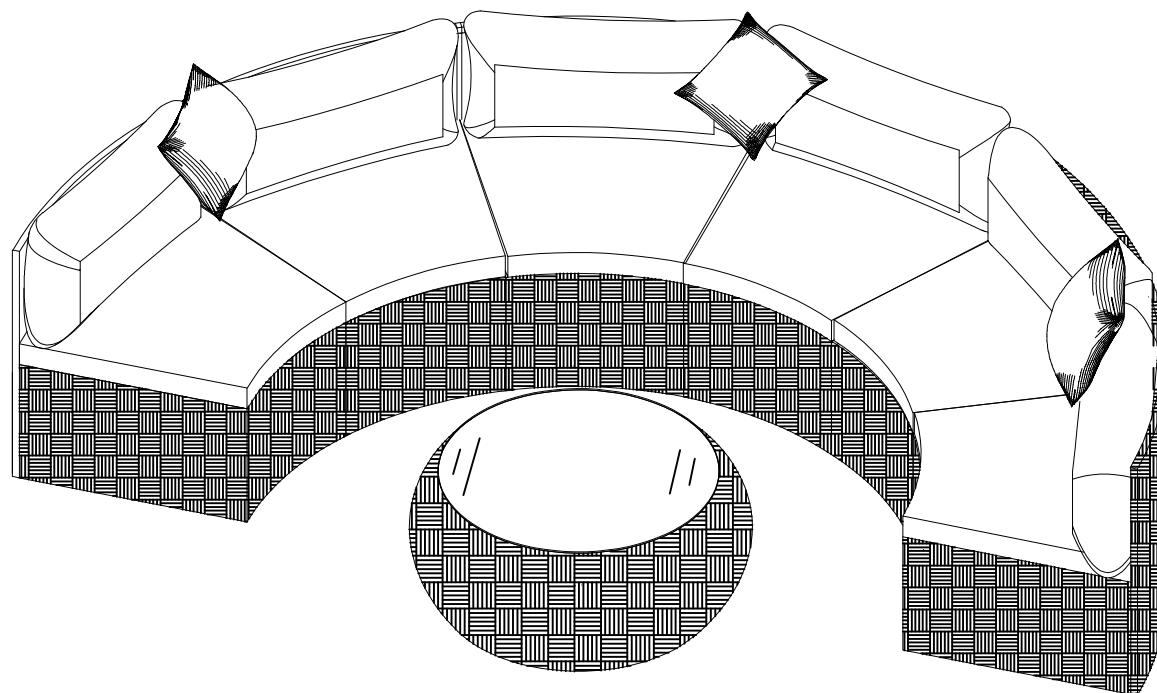

## Part List and Hardware List

PIECE	DESCRIPTION	PICTURE	QUANTITY
1	Right Back Frame		3X
2	Left Back Frame		3X
3	Right Seat Frame		3X
4	Left Seat Frame		3X
5	Right Side Frame		3X
6	Left Side Frame		3X
7	Bare Frame		3X
8	Right Panel Frame		3X
9	Left Panel Frame		3X
10	Table		1X
11	Seat cushion		6X
12	Back cushion		6X
13	Table Glass		1X
14	Pillow cushion		6X
A	Allen bolt(M6x20 mm)		15X
B	Allen bolt(M6x30 mm)		36X
C	Allen bolt(M6x40 mm)		18X
D	Allen bolt(M6x60 mm)		12X
E	Flat Washer		93X
F	Allen Key		3X
G	Pat		3X

Product Dimensions:  
31.50"x31.50"x 16.14" H (Table)  
63.78" x 37.40" x 29.92" H (Bench)

**Warning : Do not over torque bolts/screws**

Product Dimensions:  
31.50"x31.50"x 16.14" H (Table)

Put Table Glass (13) on Table (10) to finish Table