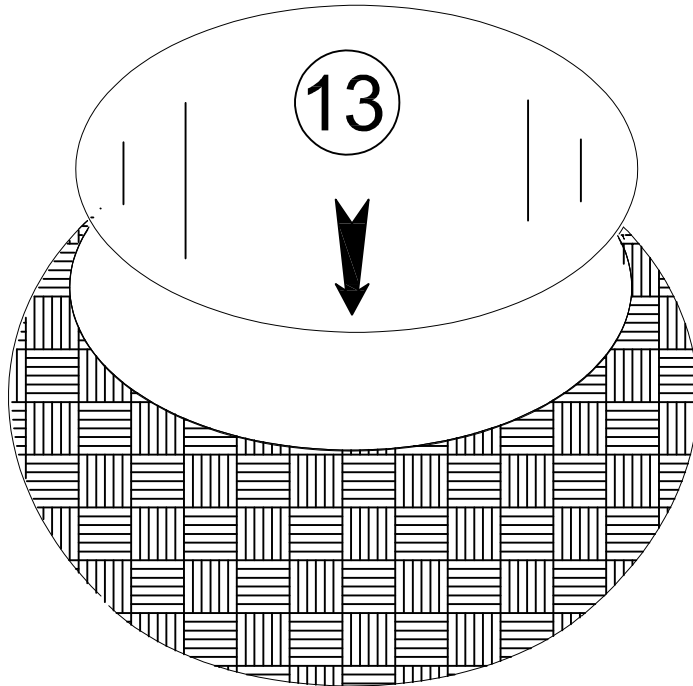

## Part List and Hardware List

PIECE	DESCRIPTION	PICTURE	QUANTITY
1	Right Back Frame		3X
2	Left Back Frame		3X
3	Right Seat Frame		3X
4	Left Seat Frame		3X
5	Right Side Frame		3X
6	Left Side Frame		3X
7	Bare Frame		3X
8	Right Panel Frame		3X
9	Left Panel Frame		3X
10	Table		1X
11	Seat cushion		6X
12	Back cushion		6X
13	Table Glass		1X
14	Pillow cushion		6X
A	Allen bolt(M6x20 mm)		15X
B	Allen bolt(M6x30 mm)		36X
C	Allen bolt(M6x40 mm)		18X
D	Allen bolt(M6x60 mm)		12X
E	Flat Washer		93X
F	Allen Key		3X
G	Pat		3X

Product Dimensions:  
31.50"x31.50"x 16.14" H (Table)  
63.78" x 37.40" x 29.92" H (Bench)

## Part List and Hardware List

PIECE	DESCRIPTION	PICTURE	QUANTITY
10	Table		1X
13	Table Glass		1X

**Weight Capacity : 275 lbs (single seat)  
550 lbs (two person seat)**

**Warning : Do not stand on bench**

**Warning : Do not over torque bolts/screws**

Product Dimensions:  
31.50"x31.50"x 16.14" H (Table)

Put Table Glass (13) on Table (10) to finish Table