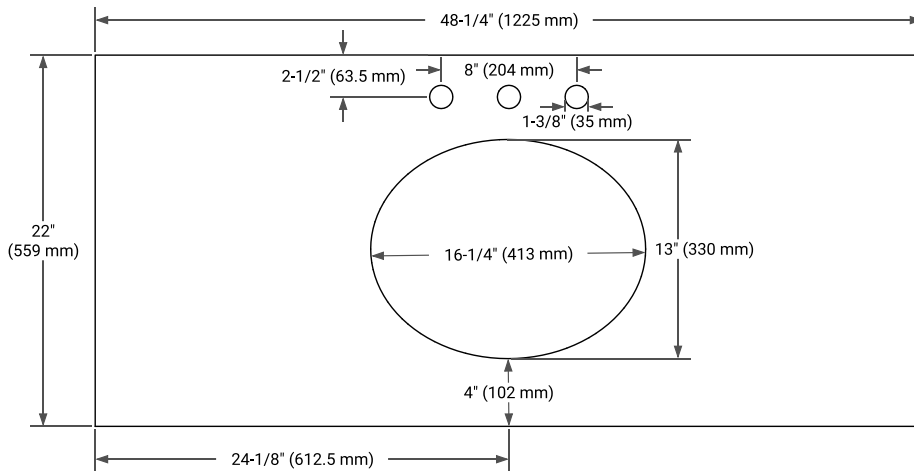

48" SINGLE SINK BASE CABINET

BASE CABINET DIMENSIONS

48" W x 21.5" D x 33.5" H

FEATURES

- Solid wood frame with engineered wood panels
- Dovetail drawers and joints
- Soft closing doors & drawers

HARDWARE FINISHES*

White Grey

FRONT VIEW

SIDE VIEW

PLAN VIEW

48" SINGLE OVAL SINK COUNTERTOP WITH 1.5 IN. THICKNESS

OVERALL DIMENSIONS

48.25" W x 22" D x 1.5" H

COUNTERTOP OPTIONS

Carrara White Quartz

FEATURES

- Solid countertop with mitered edges & seams
- Undermount white oval sink
- Pre-drilled for 8" widespread faucet

INCLUDED

- Countertop
- Matching Backsplash
- Oval Sink

COUNTERTOP PLAN VIEW

EDGE SIDE VIEW

THREE DIMENSIONAL COUNTERTOP VIEW