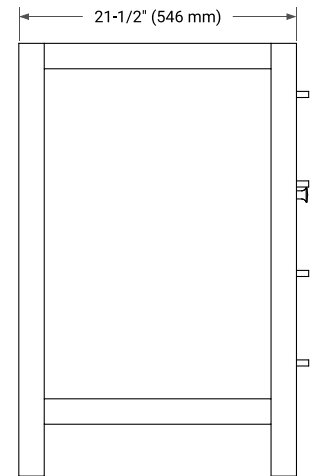

48" SINGLE SINK BASE CABINET

BASE CABINET DIMENSIONS

48" W x 21.5" D x 33.5" H

FEATURES

- Solid wood frame with engineered wood panels
- Dovetail drawers and joints
- Soft closing doors & drawers

HARDWARE FINISHES*

White Grey

FRONT VIEW

SIDE VIEW

PLAN VIEW

48" SINGLE OVAL SINK COUNTERTOP WITH 1.5 IN. THICKNESS

OVERALL DIMENSIONS

48.25" W x 22" D x 1.5" H

COUNTERTOP OPTIONS

Carrara White Quartz

FEATURES

- Solid countertop with mitered edges & seams
- Undermount white oval sink
- Pre-drilled for 8" widespread faucet

INCLUDED

- Countertop
- Matching Backsplash
- Oval Sink

COUNTERTOP PLAN VIEW

EDGE SIDE VIEW

THREE DIMENSIONAL COUNTERTOP VIEW