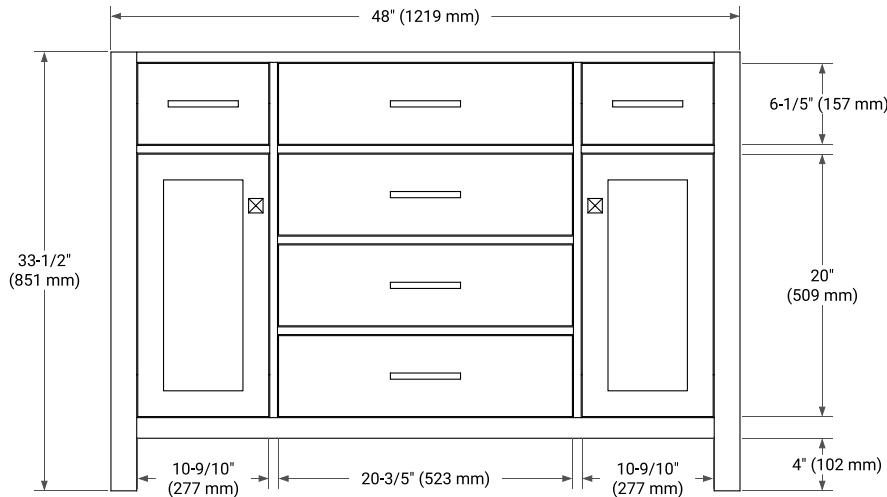

48" SINGLE SINK BASE CABINET

BASE CABINET DIMENSIONS

48" W x 21.5" D x 33.5" H

FEATURES

- Solid wood frame with engineered wood panels
- Dovetail drawers and joints
- Soft closing doors & drawers

HARDWARE FINISHES*

White Grey

FRONT VIEW

SIDE VIEW

PLAN VIEW

48" SINGLE OVAL SINK COUNTERTOP WITH 1.5 IN. THICKNESS

OVERALL DIMENSIONS

48.25" W x 22" D x 1.5" H

COUNTERTOP OPTIONS

Carrara White Quartz

FEATURES

- Solid countertop with mitered edges & seams
- Undermount white oval sink
- Pre-drilled for 8" widespread faucet

INCLUDED

- Countertop
- Matching Backsplash
- Oval Sink

COUNTERTOP PLAN VIEW

EDGE SIDE VIEW

THREE DIMENSIONAL COUNTERTOP VIEW