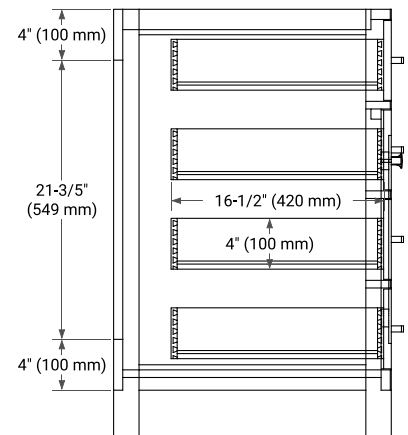

48" SINGLE SINK BASE CABINET

BASE CABINET DIMENSIONS

48" W x 21.5" D x 33.5" H

FEATURES

- Solid wood frame with engineered wood panels
- Dovetail drawers and joints
- Soft closing doors & drawers

HARDWARE FINISHES*

White Grey

FRONT VIEW

SIDE VIEW

PLAN VIEW

48" SINGLE OVAL SINK COUNTERTOP WITH 1.5 IN. THICKNESS

OVERALL DIMENSIONS

48.25" W x 22" D x 1.5" H

COUNTERTOP OPTIONS

Carrara White Quartz

FEATURES

- Solid countertop with mitered edges & seams
- Undermount white oval sink
- Pre-drilled for 8" widespread faucet

INCLUDED

- Countertop
- Matching Backsplash
- Oval Sink

COUNTERTOP PLAN VIEW

EDGE SIDE VIEW

THREE DIMENSIONAL COUNTERTOP VIEW