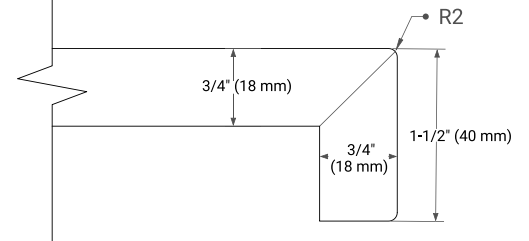

White Grey

FRONT VIEW

SIDE VIEW

PLAN VIEW

48" SINGLE OVAL SINK COUNTERTOP WITH 1.5 IN. THICKNESS

OVERALL DIMENSIONS

48.25" W x 22" D x 1.5" H

COUNTERTOP OPTIONS

Carrara White Quartz

FEATURES

- Solid countertop with mitered edges & seams
- Undermount white oval sink
- Pre-drilled for 8" widespread faucet

INCLUDED

- Countertop
- Matching Backsplash
- Oval Sink

COUNTERTOP PLAN VIEW

EDGE SIDE VIEW

THREE DIMENSIONAL COUNTERTOP VIEW