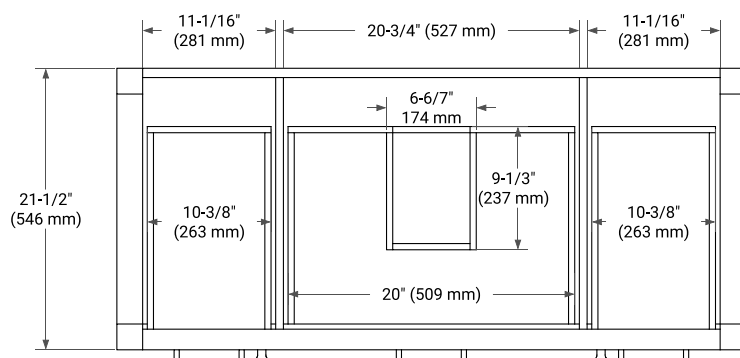

48" SINGLE SINK BASE CABINET

BASE CABINET DIMENSIONS

48" W x 21.5" D x 33.5" H

FEATURES

- Solid wood frame with engineered wood panels
- Dovetail drawers and joints
- Soft closing doors & drawers

HARDWARE FINISHES*

White Grey

FRONT VIEW

SIDE VIEW

PLAN VIEW

48" SINGLE OVAL SINK COUNTERTOP WITH 1.5 IN. THICKNESS

OVERALL DIMENSIONS

48.25" W x 22" D x 1.5" H

COUNTERTOP OPTIONS

Carrara White Quartz

FEATURES

- Solid countertop with mitered edges & seams
- Undermount white oval sink
- Pre-drilled for 8" widespread faucet

INCLUDED

- Countertop
- Matching Backsplash
- Oval Sink

COUNTERTOP PLAN VIEW

EDGE SIDE VIEW

THREE DIMENSIONAL COUNTERTOP VIEW