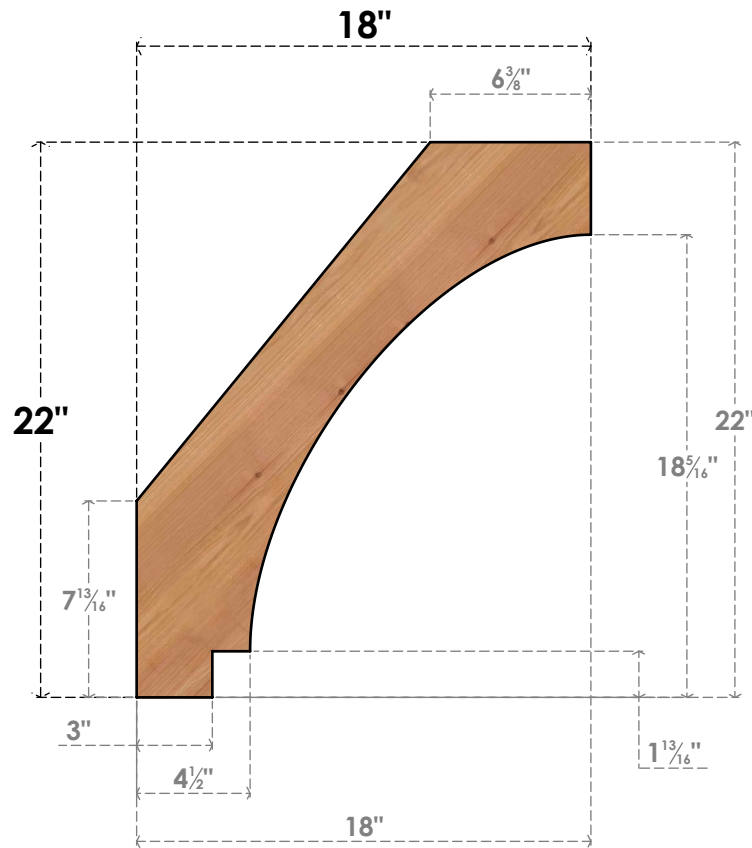

BRC06X18X22IMP00SWR

5 1/2"W X 18"D X 22"H IMPERIAL SMOOTH BRACE, WESTERN RED CEDAR

SIDE

FRONT

EKENA MILLWORK
 2300 WEST MAIN ST.
 CLARKSVILLE, TX 75426
 TOLL FREE: 866-607-0453
 WWW.EKENAMILLWORK.COM

NOTES