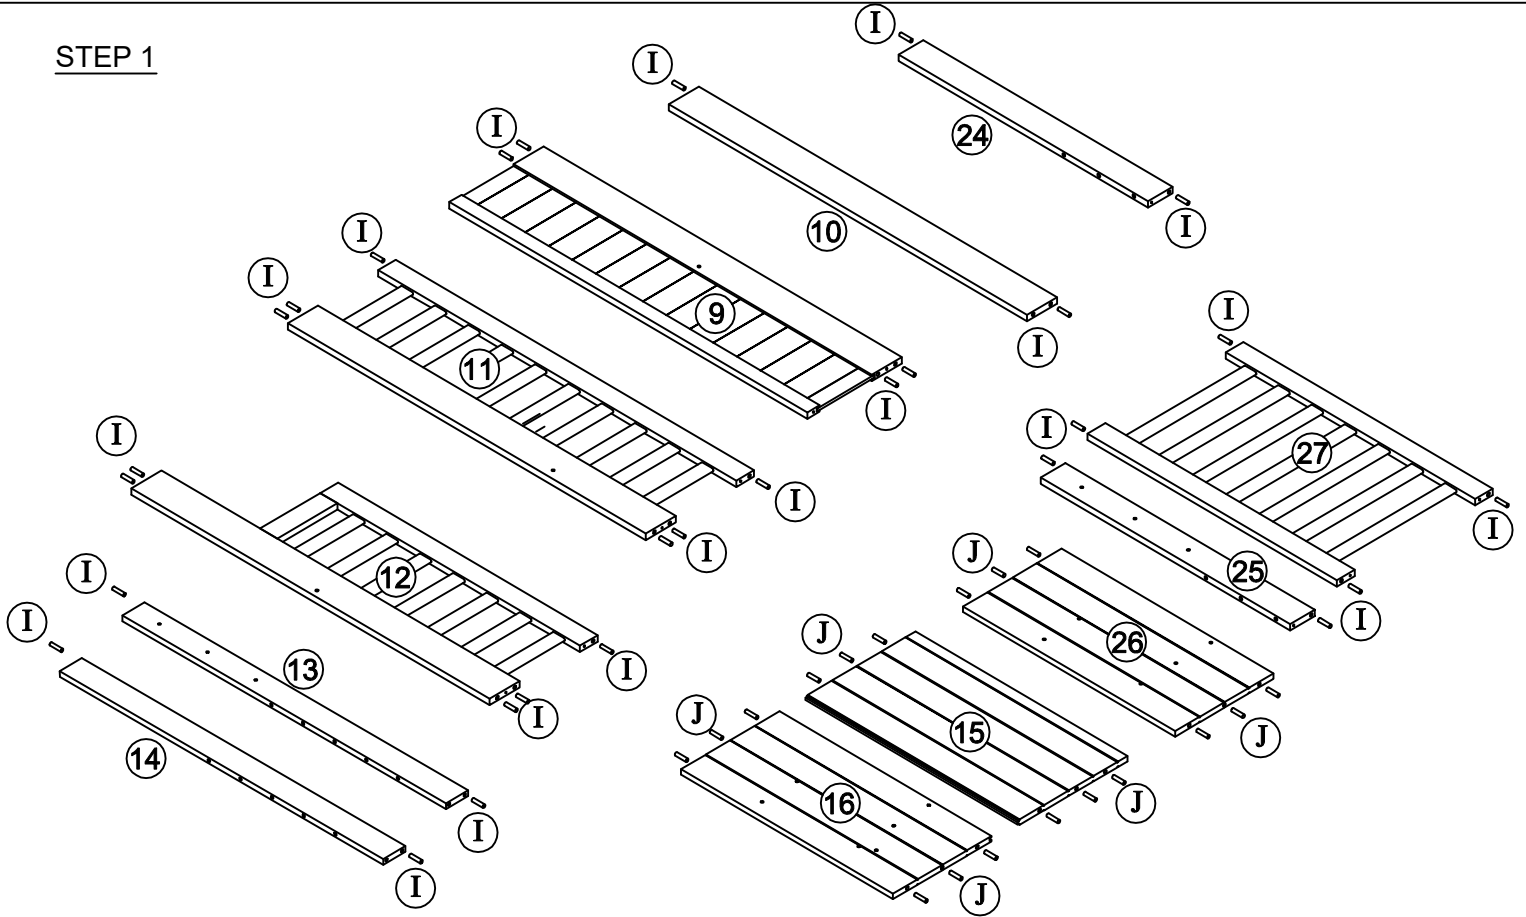

ASSEMBLY INSTRUCTIONS

FULL OVER FULL BUNK BED

Ladder on left side

Ladder on right side

ASSEMBLY INSTRUCTIONS

ASSEMBLY INSTRUCTIONS

1		1PC	10		1PC
2		1PC	11		1PC
3		1PC	12		1PC
4		1PC	13		1PC
5		1PC	14		1PC
6		1PC	19		2PCS
7		1PC	21		20PCS
8		1PC	24		1PC
9		1PC	25		1PC
17		4PCS	33		1PC
18		4PCS	34		4PCS
20		2PCS	35		1PC
22		1PC	36		1PC
23		1PC	37		2PCS
32		1PC	38		8PCS

ASSEMBLY INSTRUCTIONS

(Hardware in this SKU)

15	 Lower left headboard panel	1PC	40	 Drawer set right panel	1PC
16	 Lower left headboard panel	1PC	41	 Drawer set supports	6PCS
26	 Ladder left side bottom panel	1PC	42	 Drawer set back panel	1PC
27	 Ladder left side top panel	1PC	43	 Drawer front panel	4PCS
28	 Ladder back panel	1PC	44	 Drawer back panel	4PCS
29	 Ladder bottom step panel	1PC	45	 Drawer right panel	4PCS
30	 Ladder center step panel	1PC	46	 Drawer left panel	4PCS
31	 Ladder top step panel	1PC	47	 Drawer bottom panel	4PCS
39	 Drawer set left panel	1PC			

ASSEMBLY INSTRUCTIONS

STEP 1

I

Ø10x40 

29 PCS

J

Ø8x30 

18 PCS