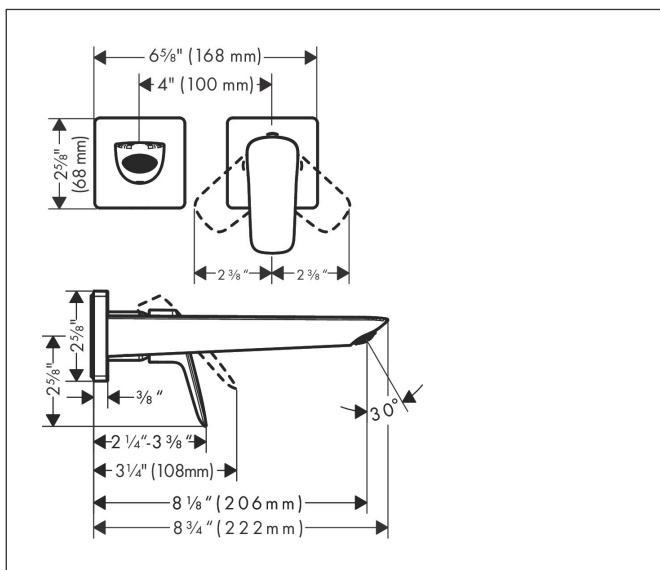

Brand hansgrohe
 Art. Name **Logis** Wall-Mounted Single-Handle Faucet Trim, 1.2 GPM
 Art. Nr. 71256671
 Product Finish matte black
 Pos. 1

Product Picture

Features

- Handle variant: Lever
- Spray modes: Aerated spray
- Flow: 1.2 GPM (4.5 L/Min)
- Ceramic cartridge
- Does not include: basic set, Pop-up assembly

Drawing

Technology