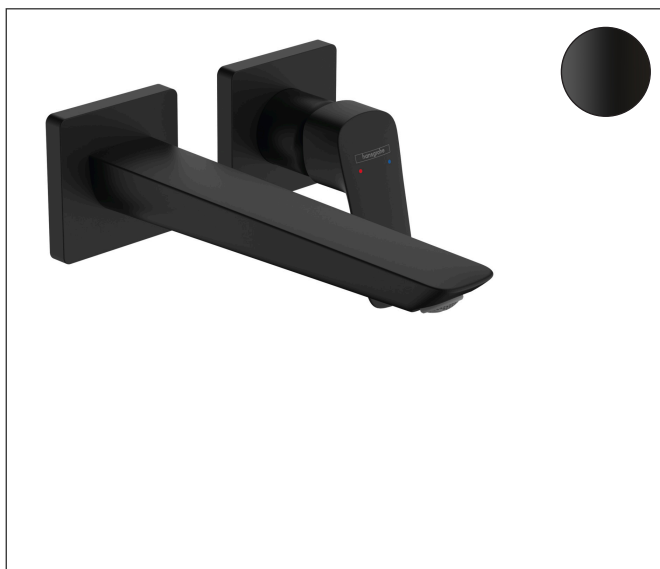

Brand hansgrohe
 Art. Name **Logis** Wall-Mounted Single-Handle Faucet Trim, 1.2 GPM
 Art. Nr. 71256671
 Product Finish matte black
 Pos. 1

Product Picture

Features

- Handle variant: Lever
- Spray modes: Aerated spray
- Flow: 1.2 GPM (4.5 L/Min)
- Ceramic cartridge
- Does not include: basic set, Pop-up assembly