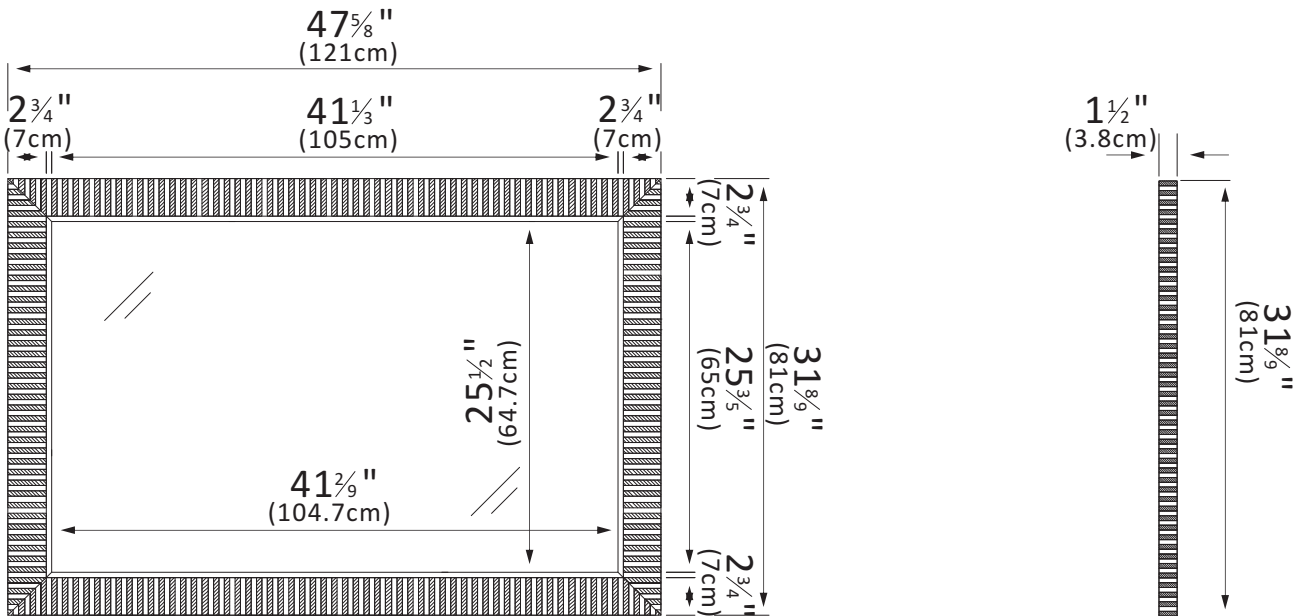

# INSTALLATION SPECIFICATION

Finish:	Washed Ash Grey
Mount type:	Wall-mounted
Orientation:	Horizontal
Material:	Solid wood
Storage included:	No
Overall size:	47.6"W x 1.5"D x 31.9"H
Net weight:	41.9 lbs
Lens Thickness:	5mm

## 48"

### Bathroom Mirror

All measurements are approximate. Measurements may vary +/- 1/2

Line section diagram