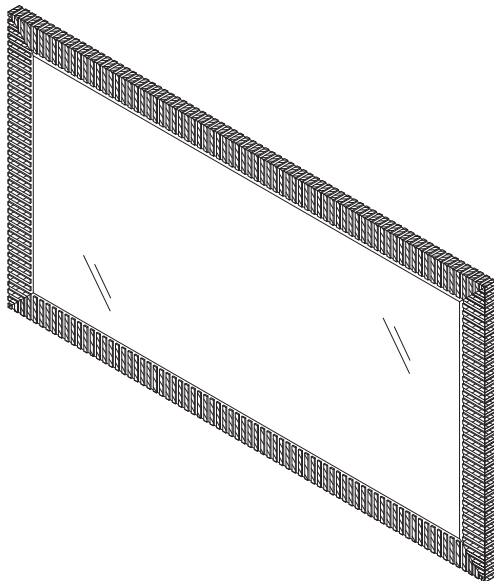

# INSTALLATION SPECIFICATION

Finish:	Washed Ash Grey
Mount type:	Wall-mounted
Orientation:	Horizontal
Material:	Solid wood
Storage included:	No
Overall size:	47.6"W x 1.5"D x 31.9"H
Net weight:	41.9 lbs
Lens Thickness:	5mm

## 48"

### Bathroom Mirror

All measurements are approximate. Measurements may vary +/- 1/2

Line section diagram