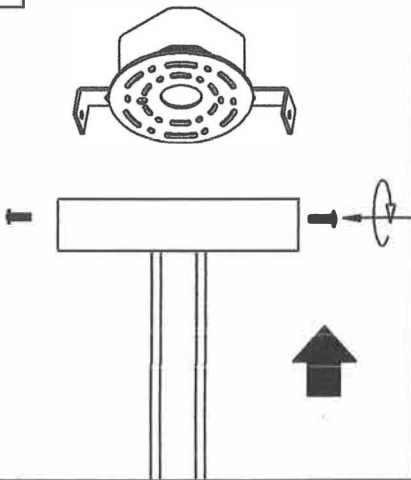

# INSTALL INSTRUCTION

1

2

3

4

## Warning:

1. Please wear gloves during the installation.
2. Do not install on ceiling which is damp or with wet lime water.
3. Cut off the electricity before installation in case of being shocked.
4. Make sure the connected bolt is tightly locked