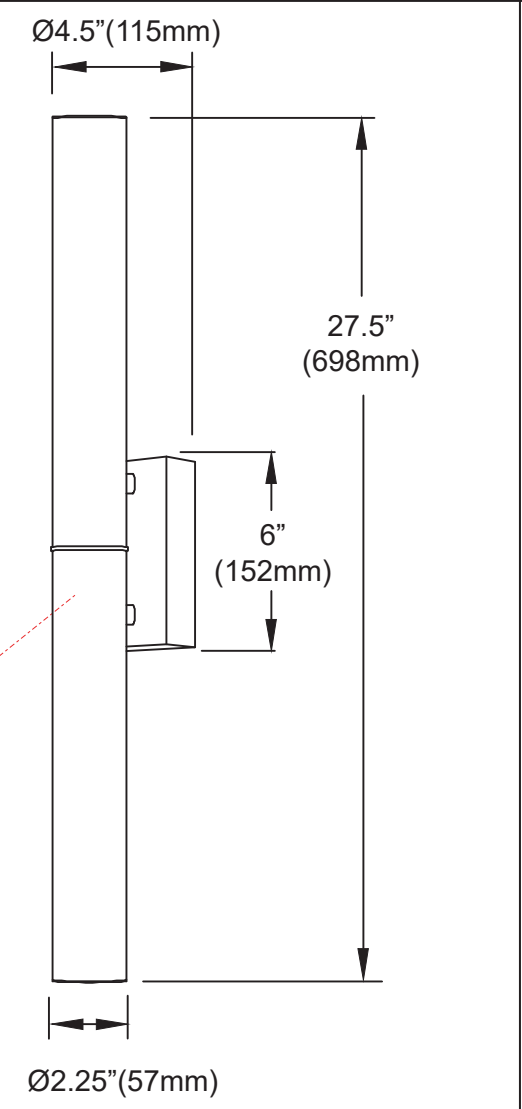

# RBN-2420W

20W DC LED  
 3000K CRI 90+  
 1500 Initial Lumens  
 900 Delivered Lumens  
 Included/Inclus  
 Input: 120V

Dimmable/Réglable  
 Compatible dimmers  
 listed next page/  
 Gradateurs compatibles  
 listés page suivante