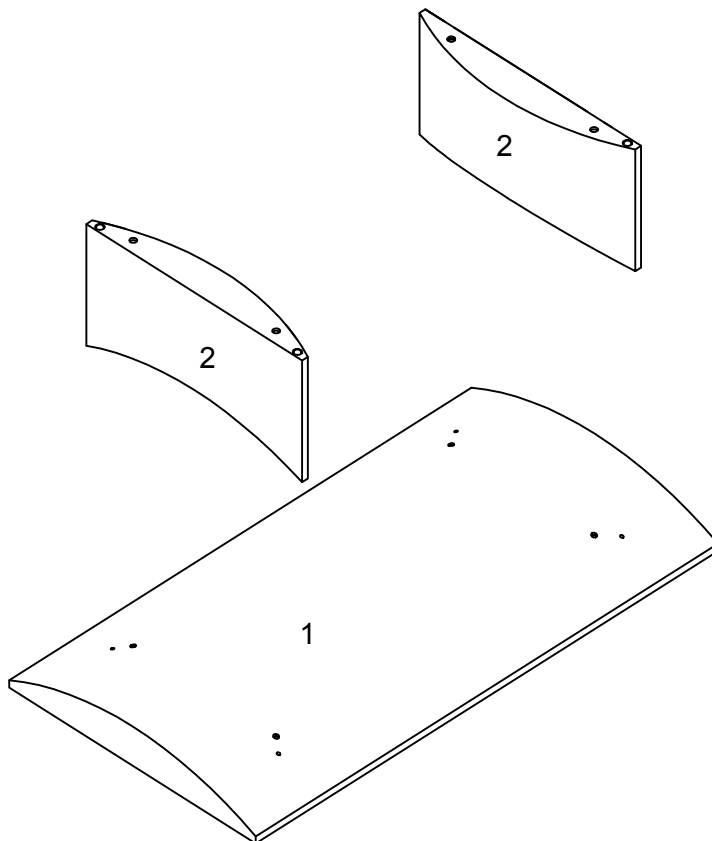

# ASSEMBLY INSTRUCTION FOR MODEL: COFFEE TABLE

## HARDWARE LIST

A		Wood dowels	8mm x 30mm	4
B		Allen Wrench	M4	1
C		Bolt	8mm x 307mm	4