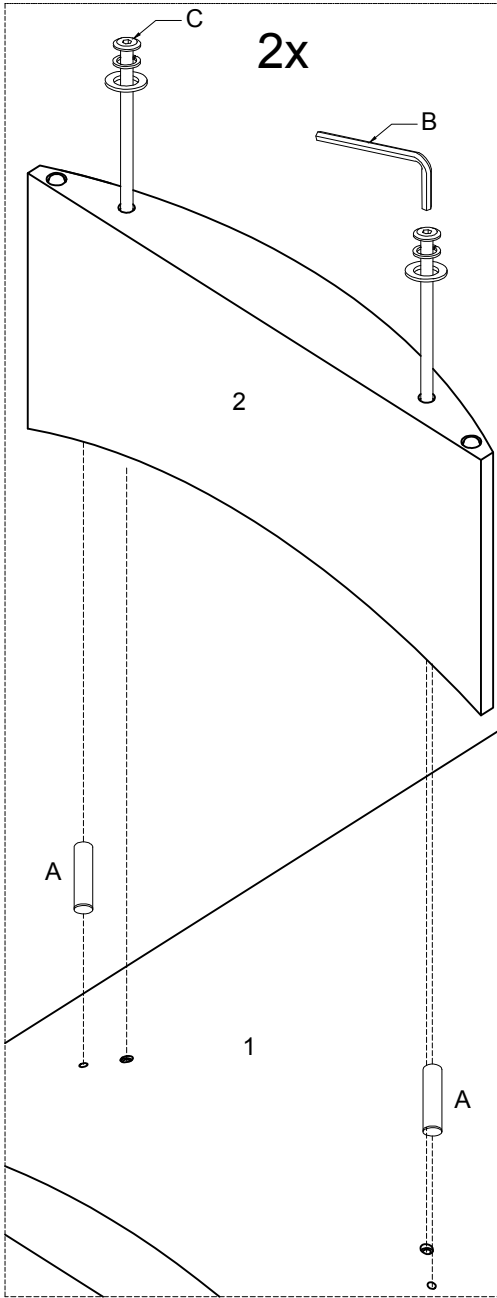

# ASSEMBLY INSTRUCTION FOR MODEL: COFFEE TABLE

## HARDWARE LIST

A		Wood dowels	8mm x 30mm	4
B		Allen Wrench	M4	1
C		Bolt	8mm x 307mm	4