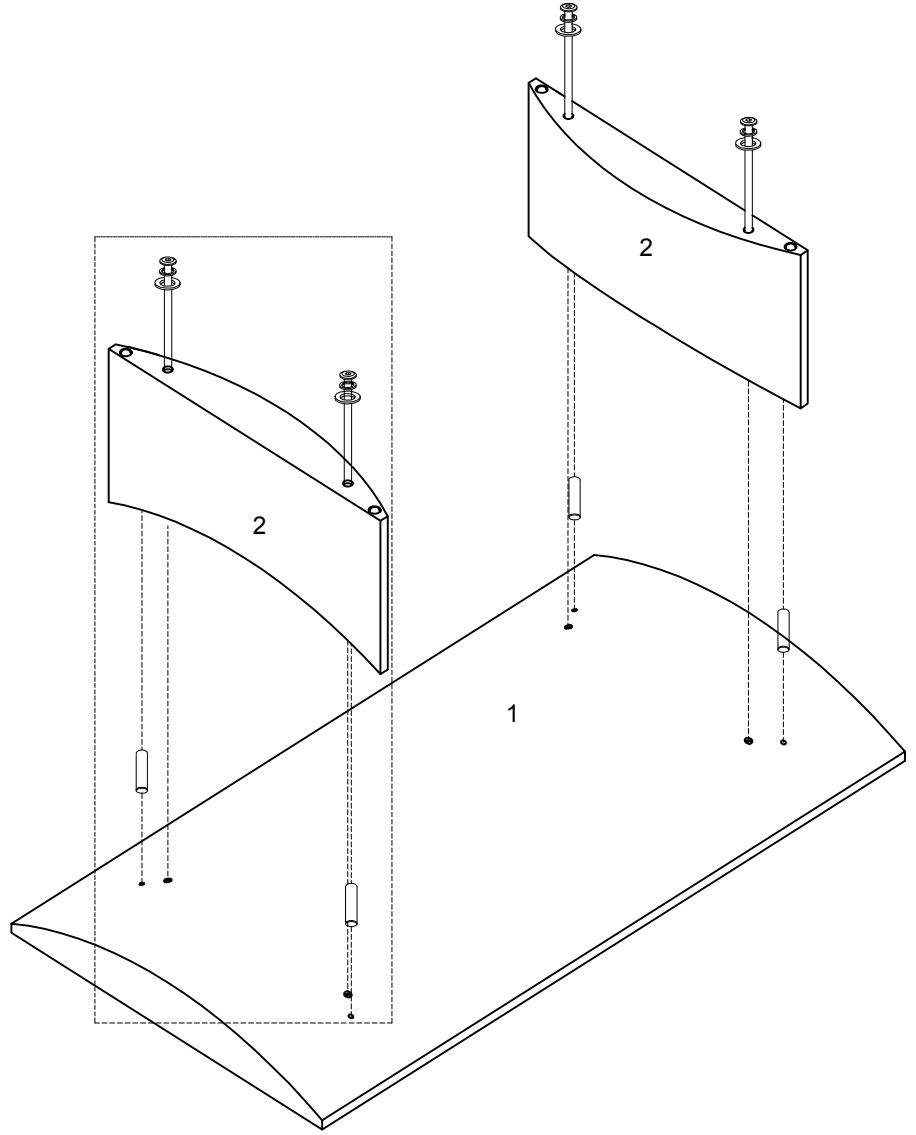

# ASSEMBLY INSTRUCTION FOR MODEL: COFFEE TABLE

## HARDWARE LIST

A		Wood dowels	8mm x 30mm	4
B		Allen Wrench	M4	1
C		Bolt	8mm x 307mm	4