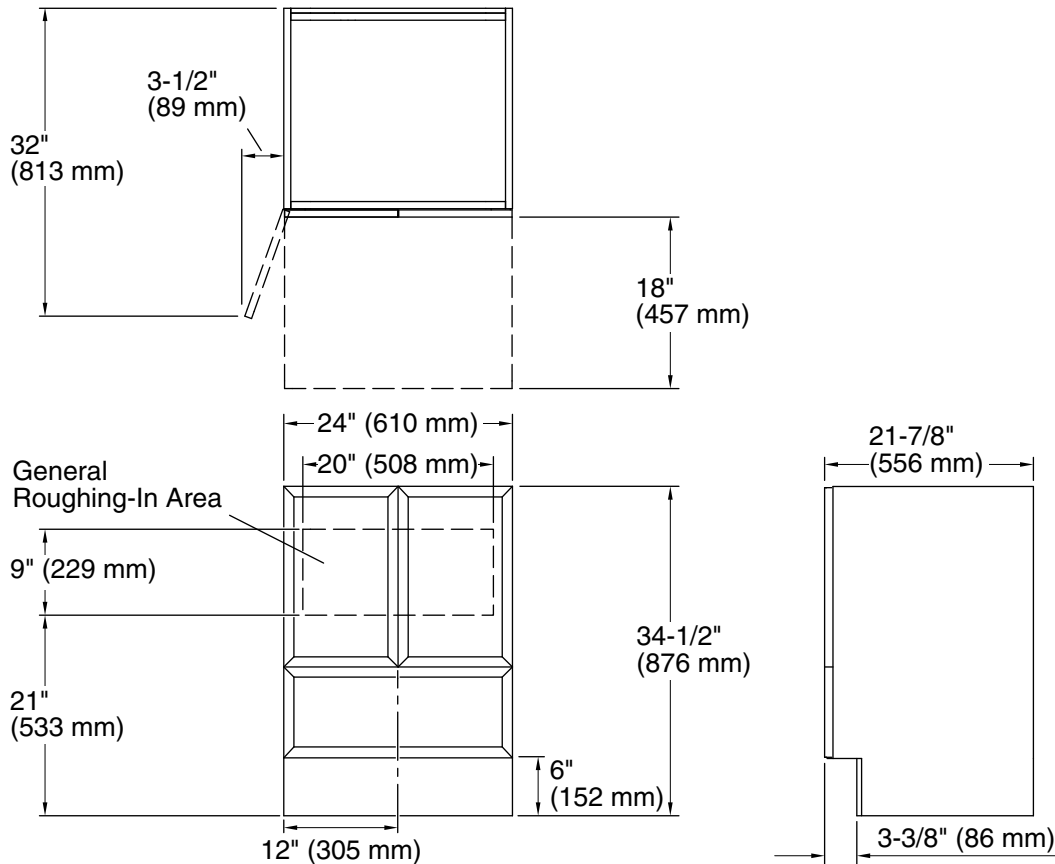

Technical Information

All product dimensions are nominal.

Vanity type: Standard

Notes

Install this product according to the installation guide.

Decorative cabinet hardware is not supplied. Refer to the KOHLER bath accessories line for recommended cabinet hardware to complement your vanity.

Select the type of fastener based upon the wall material. Two 250 lb (113.4 kg) minimum load bearing fasteners are recommended.