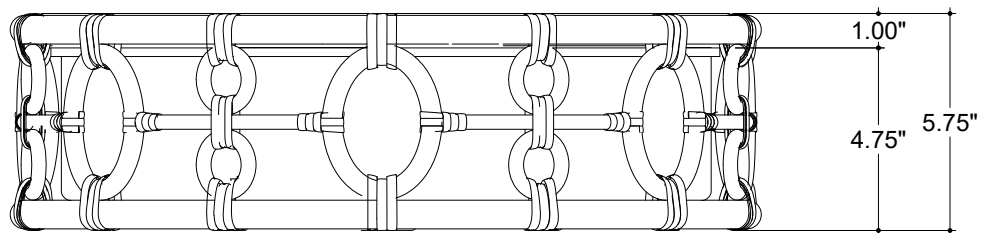

ITEM: 9999-0081

Overall Dimensions

Height: 5.75"

Diameter: 19.5"

Ø19.50" DIA. FRAME

Ø18.25" DIA. CANOPY

TOP VIEW

FRONT VIEW