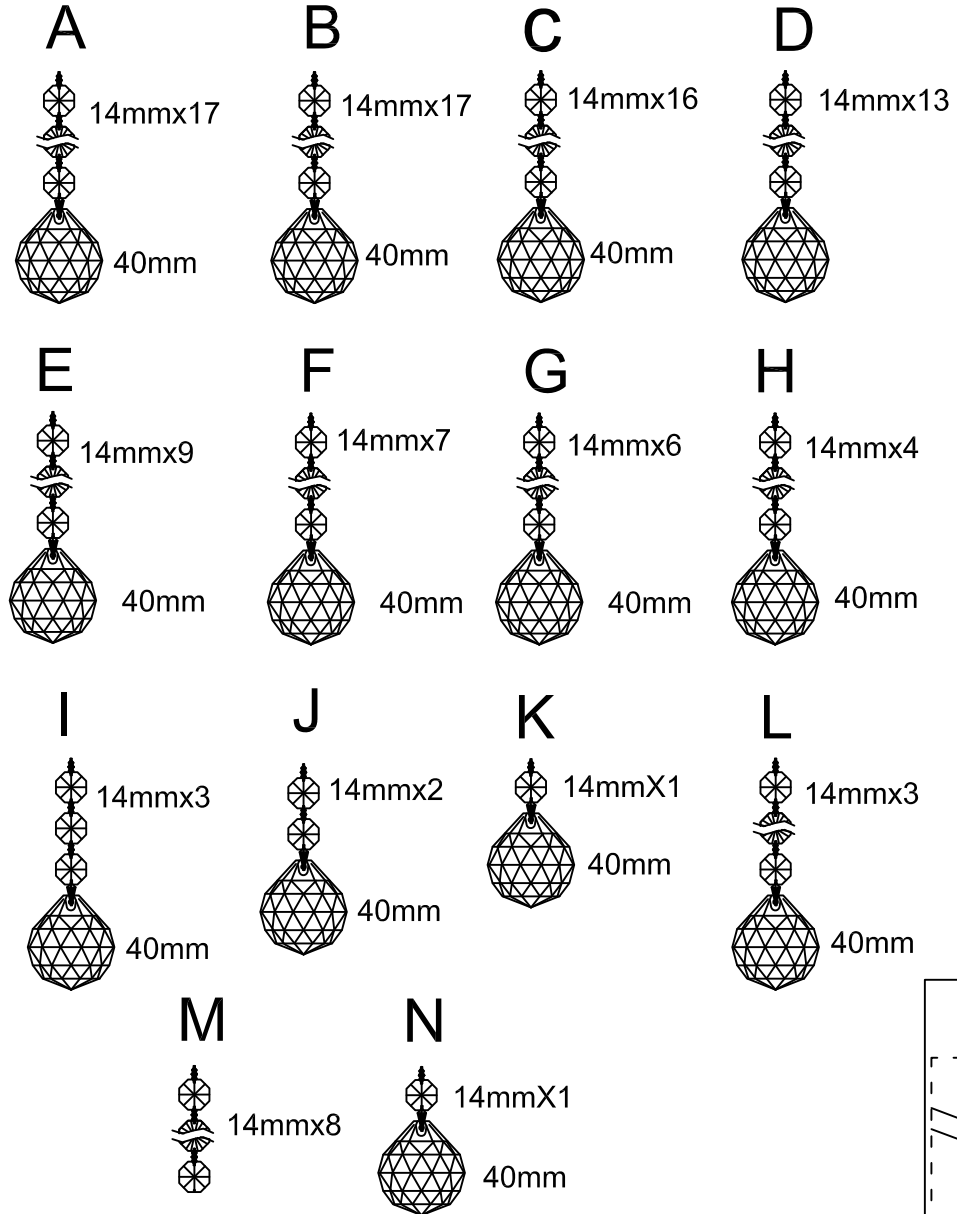

Crystal Equipped

D24"H28"L15

NO.	Quantity
A	1 string
B	4 strings
C	8 strings
D	12 strings
E	12 strings
F	12 strings
G	12 strings
H	12 strings
I	12 strings
J	12 strings
K	12 strings
L	12 strings
M	12 strings
N	12 strings