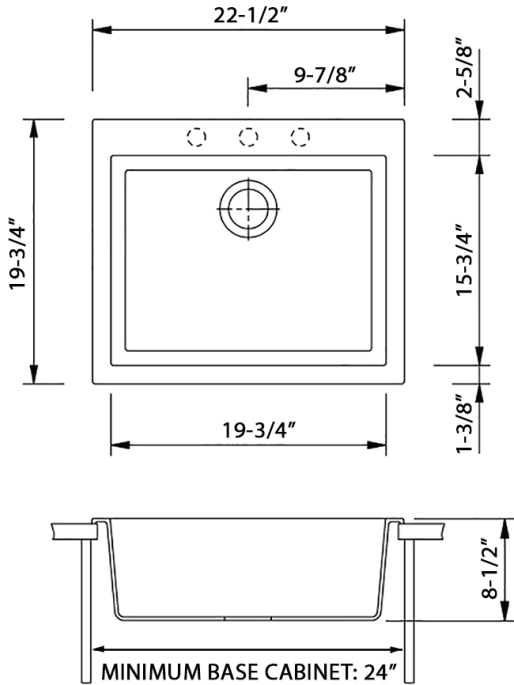

OPTIONAL ACCESSORIES (SOLD SEPARATELY)

DIMENSIONS

cUPC certified by IAPMO
to meet US and Canada
plumbing standards.

**SCAN TO REGISTER
YOUR WARRANTY**

or visit
ruvati.com/register

RUVATI USA
www.ruvati.com

Phone: 1.855.478.8284
Email: support@ruvati.com