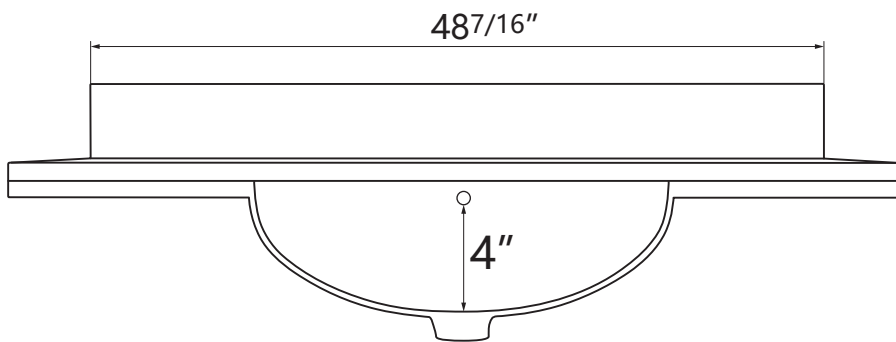

DIMENSION DETAILS

BATHROOM VANITY

PRODUCT
INSTRUCTION
VIDEO

MODEL GP-HG4822

Top View

VANITY SIZE

Front View

Side View