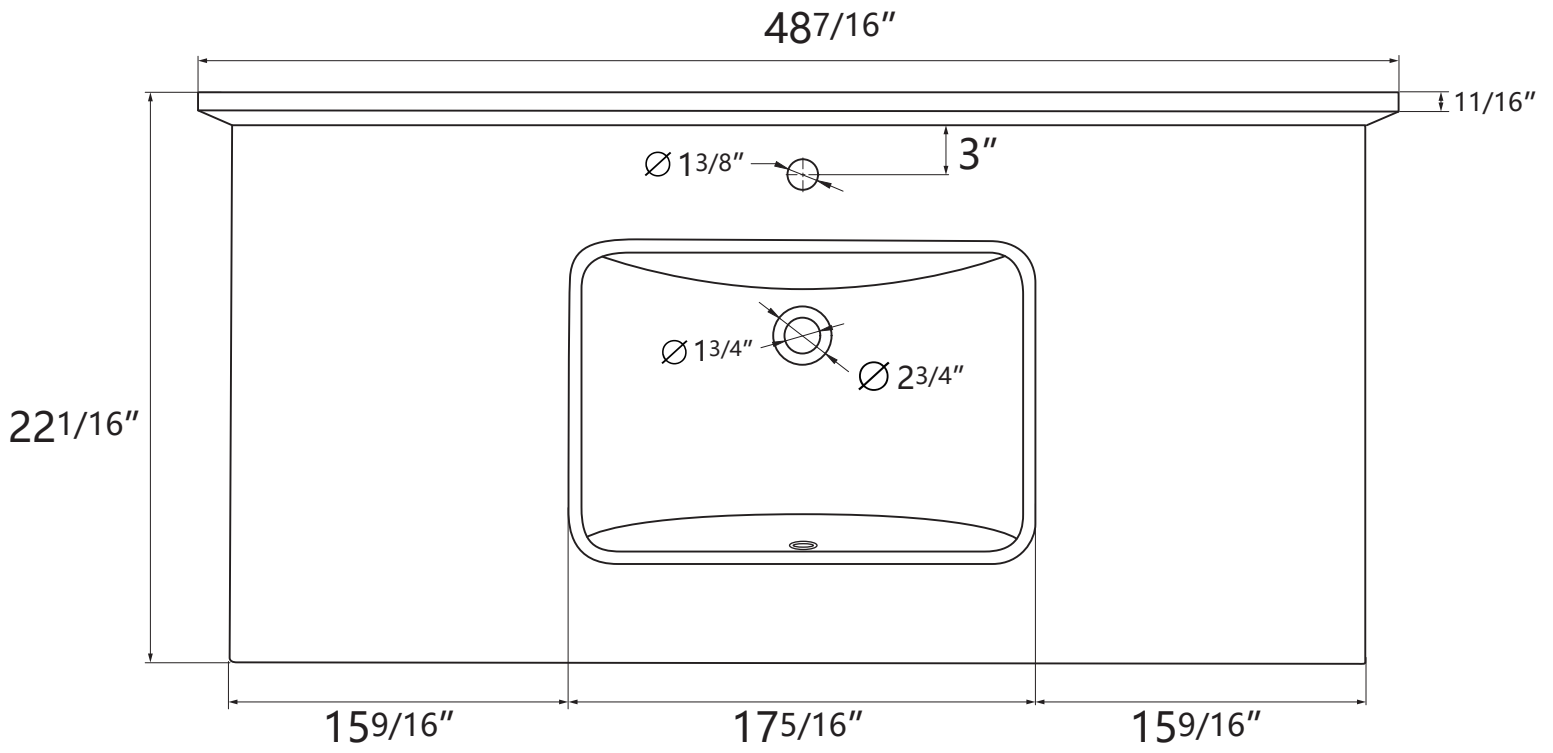

DIMENSION DETAILS

BATHROOM VANITY

PRODUCT
INSTRUCTION
VIDEO

MODEL GP-HG4822

Top View

VANITY SIZE

Front View

Side View