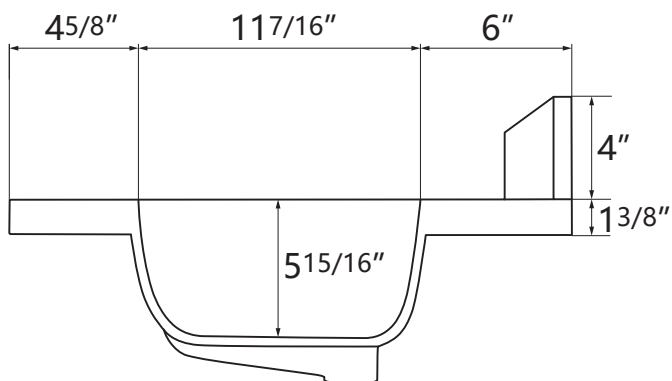

DIMENSION DETAILS

BATHROOM VANITY

PRODUCT
INSTRUCTION
VIDEO

MODEL GP-HG4822

Top View

VANITY SIZE

Front View

Side View