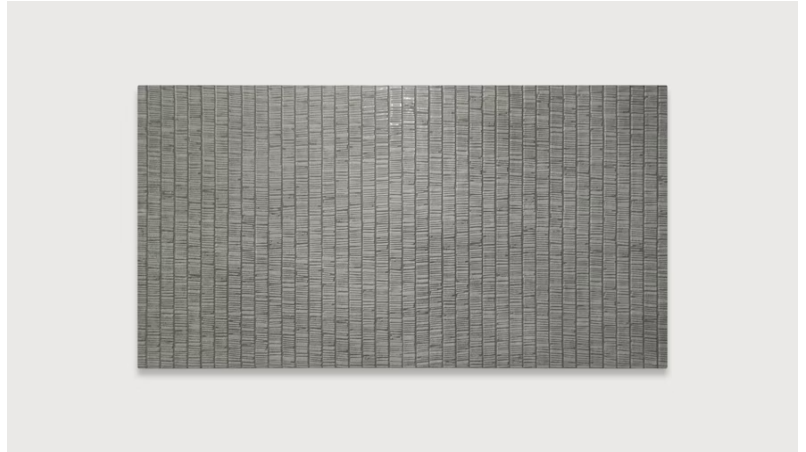

# Euro Smoke Tatami

**QUICKSHIP PRODUCT**

**SIZES**                      Rectangle  
12" x 24", 18" x 36"

- All sizes are nominal and in inches.
- If not stocked in our NJ warehouse, 200 SF minimum order quantity required.
- Special cut sizes and additional trim pieces available upon meeting a required minimum order quantity.

**FINISHES**                      Textured

This tile features a traditional tatami finish — a textured surface with raised lines.

**LEAD TIME**                      1-5 Business Days  
1 2 3 x 2 4 3

6-8 Weeks  
All other sizes + finishes