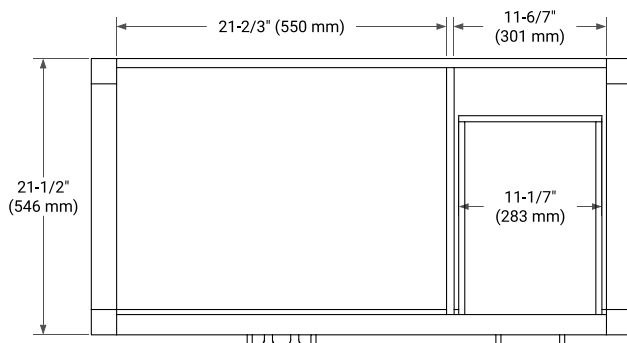

42" LEFT OFFSET CABINET

BASE CABINET DIMENSIONS

42" W x 21.5" D x 33.5" H

FEATURES

- Solid wood frame with engineered wood panels
- Dovetail drawers and joints
- Soft closing doors & drawers

HARDWARE FINISHES*

White Grey

FRONT VIEW

SIDE VIEW

PLAN VIEW

43" LEFT RECTANGLE SINK COUNTERTOP WITH 0.75 IN. THICKNESS

OVERALL DIMENSIONS

43" W x 22" D x 0.75" H

COUNTERTOP OPTIONS

Carrara Marble

FEATURES

- Solid countertop with mitered edges & seams
- Undermount white rectangular sink
- Pre-drilled for 8" widespread faucet

INCLUDED

- Countertop
- Matching Backsplash
- Rectangle Sink

COUNTERTOP PLAN VIEW

EDGE SIDE VIEW

THREE DIMENSIONAL COUNTERTOP VIEW