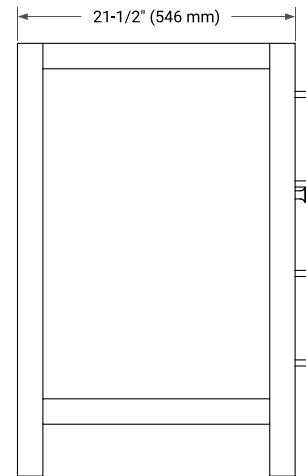

42" LEFT OFFSET CABINET

BASE CABINET DIMENSIONS

42" W x 21.5" D x 33.5" H

FEATURES

- Solid wood frame with engineered wood panels
- Dovetail drawers and joints
- Soft closing doors & drawers

HARDWARE FINISHES*

White Grey

FRONT VIEW

SIDE VIEW

PLAN VIEW

43" LEFT RECTANGLE SINK COUNTERTOP WITH 0.75 IN. THICKNESS

OVERALL DIMENSIONS

43" W x 22" D x 0.75" H

COUNTERTOP OPTIONS

Carrara Marble

FEATURES

- Solid countertop with mitered edges & seams
- Undermount white rectangular sink
- Pre-drilled for 8" widespread faucet

INCLUDED

- Countertop
- Matching Backsplash
- Rectangle Sink

COUNTERTOP PLAN VIEW

EDGE SIDE VIEW

THREE DIMENSIONAL COUNTERTOP VIEW