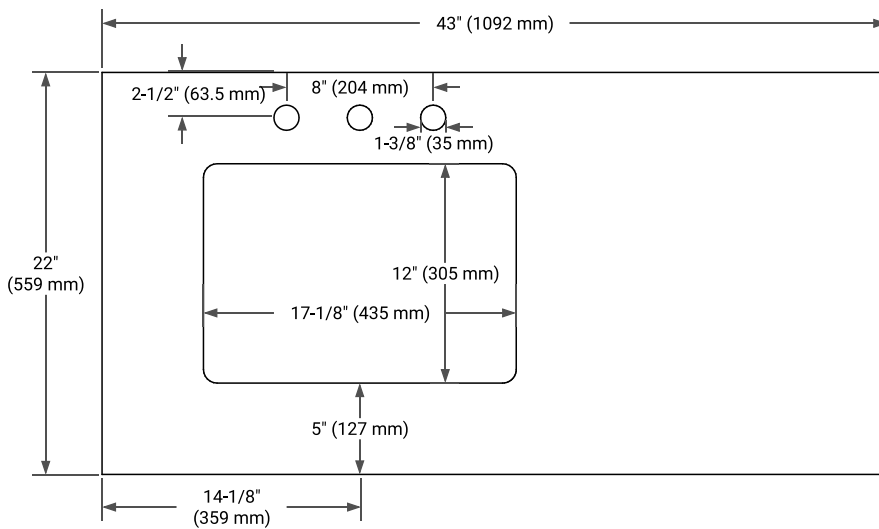

42" LEFT OFFSET CABINET

BASE CABINET DIMENSIONS

42" W x 21.5" D x 33.5" H

FEATURES

- Solid wood frame with engineered wood panels
- Dovetail drawers and joints
- Soft closing doors & drawers

HARDWARE FINISHES*

White Grey

FRONT VIEW

SIDE VIEW

PLAN VIEW

43" LEFT RECTANGLE SINK COUNTERTOP WITH 0.75 IN. THICKNESS

OVERALL DIMENSIONS

43" W x 22" D x 0.75" H

COUNTERTOP OPTIONS

Carrara Marble

FEATURES

- Solid countertop with mitered edges & seams
- Undermount white rectangular sink
- Pre-drilled for 8" widespread faucet

INCLUDED

- Countertop
- Matching Backsplash
- Rectangle Sink

COUNTERTOP PLAN VIEW

EDGE SIDE VIEW

THREE DIMENSIONAL COUNTERTOP VIEW