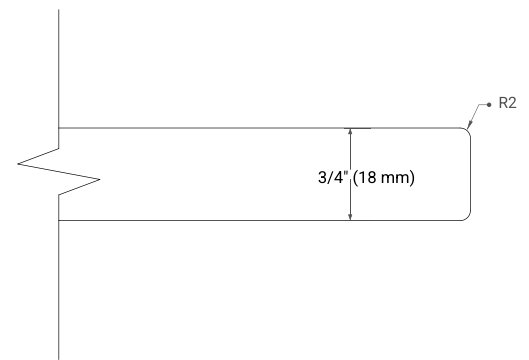

42" LEFT OFFSET CABINET

BASE CABINET DIMENSIONS

42" W x 21.5" D x 33.5" H

FEATURES

- Solid wood frame with engineered wood panels
- Dovetail drawers and joints
- Soft closing doors & drawers

HARDWARE FINISHES*

White Grey

FRONT VIEW

SIDE VIEW

PLAN VIEW

43" LEFT RECTANGLE SINK COUNTERTOP WITH 0.75 IN. THICKNESS

OVERALL DIMENSIONS

43" W x 22" D x 0.75" H

COUNTERTOP OPTIONS

Carrara Marble

FEATURES

- Solid countertop with mitered edges & seams
- Undermount white rectangular sink
- Pre-drilled for 8" widespread faucet

INCLUDED

- Countertop
- Matching Backsplash
- Rectangle Sink

COUNTERTOP PLAN VIEW

EDGE SIDE VIEW

THREE DIMENSIONAL COUNTERTOP VIEW