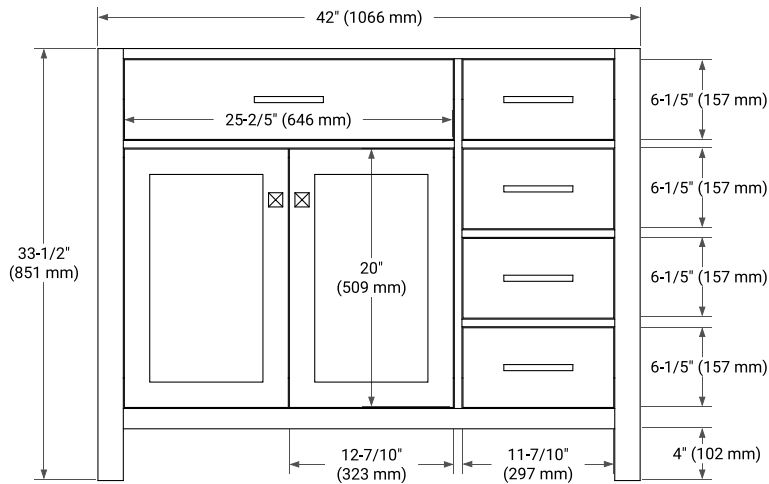

42" LEFT OFFSET CABINET

BASE CABINET DIMENSIONS

42" W x 21.5" D x 33.5" H

FEATURES

- Solid wood frame with engineered wood panels
- Dovetail drawers and joints
- Soft closing doors & drawers

HARDWARE FINISHES*

White Grey

FRONT VIEW

SIDE VIEW

PLAN VIEW

43" LEFT RECTANGLE SINK COUNTERTOP WITH 0.75 IN. THICKNESS

OVERALL DIMENSIONS

43" W x 22" D x 0.75" H

COUNTERTOP OPTIONS

Carrara Marble

FEATURES

- Solid countertop with mitered edges & seams
- Undermount white rectangular sink
- Pre-drilled for 8" widespread faucet

INCLUDED

- Countertop
- Matching Backsplash
- Rectangle Sink

COUNTERTOP PLAN VIEW

EDGE SIDE VIEW

THREE DIMENSIONAL COUNTERTOP VIEW