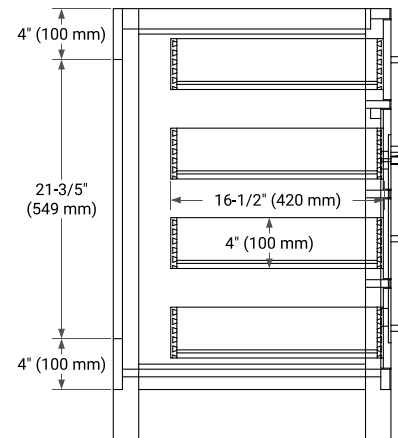

42" LEFT OFFSET CABINET

BASE CABINET DIMENSIONS

42" W x 21.5" D x 33.5" H

FEATURES

- Solid wood frame with engineered wood panels
- Dovetail drawers and joints
- Soft closing doors & drawers

HARDWARE FINISHES*

White Grey

FRONT VIEW

SIDE VIEW

PLAN VIEW

43" LEFT RECTANGLE SINK COUNTERTOP WITH 0.75 IN. THICKNESS

OVERALL DIMENSIONS

43" W x 22" D x 0.75" H

COUNTERTOP OPTIONS

Carrara Marble

FEATURES

- Solid countertop with mitered edges & seams
- Undermount white rectangular sink
- Pre-drilled for 8" widespread faucet

INCLUDED

- Countertop
- Matching Backsplash
- Rectangle Sink

COUNTERTOP PLAN VIEW

EDGE SIDE VIEW

THREE DIMENSIONAL COUNTERTOP VIEW