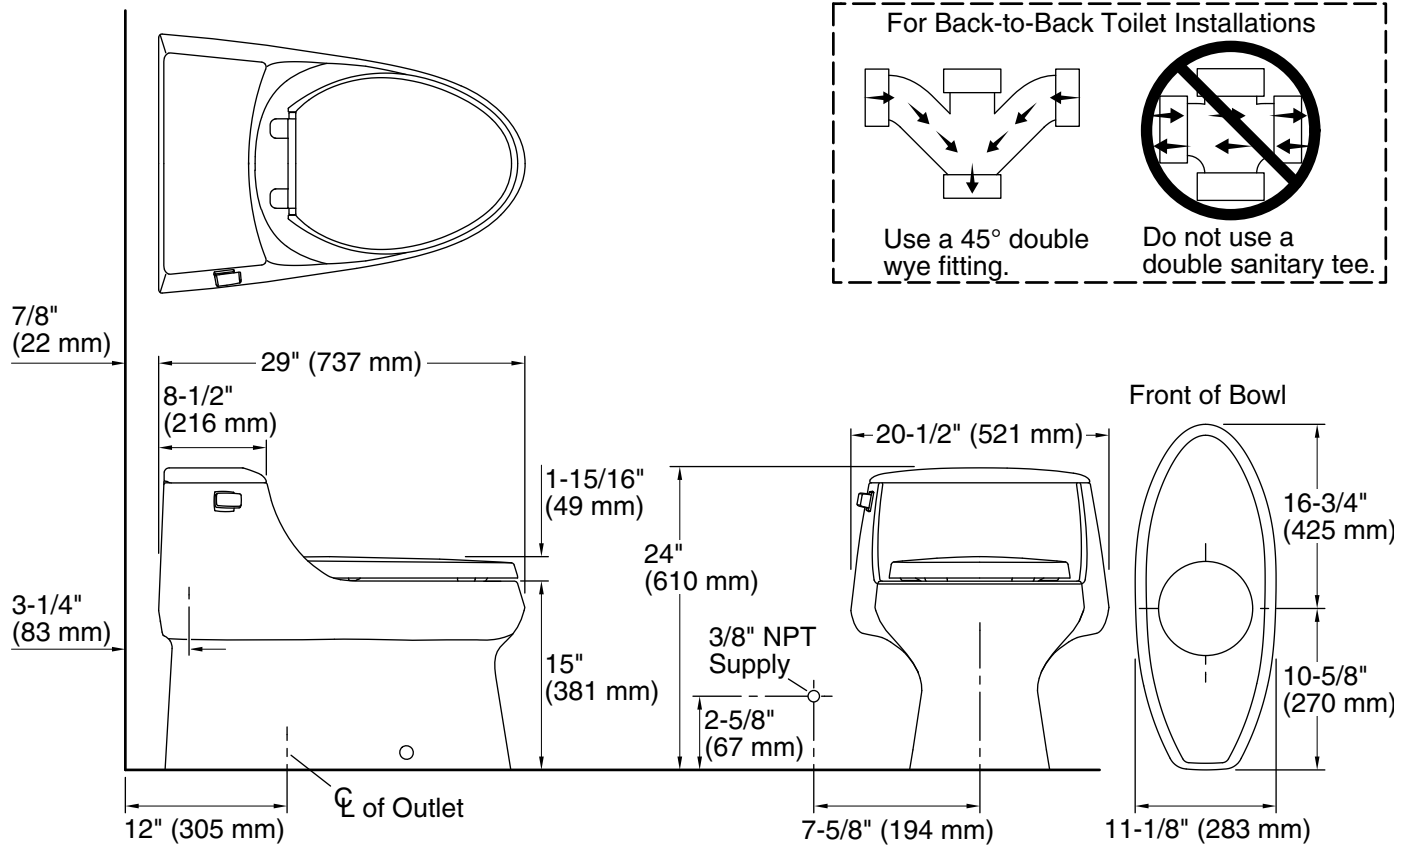

KOHLER®

San Raphael® one-piece elongated 1.28 gpf toilet K-3722

Features

- One-piece toilets integrate the tank and bowl into a seamless, easy-to-clean design.
- Elongated bowl offers added room and comfort.
- 1.28 gpf (4.8 lpf).
- Skirted trapway simplifies cleaning.
- Quiet-Close™ elongated seat allows seat to close quietly.
- Quick-Release™ hinges allow seat to be unlatched from toilet for easy removal and convenient cleaning; no tools required.
- Overhanging lid design creates a clean and sleek look.

Installation

- Standard 12" (305 mm) rough-in.
- Supply line sold separately.

Water Conservation & Rebates

- Eligible for consumer rebates in some municipalities.

Recommended Products/Accessories

K-75796 Cachet® Nightlight Quiet-Close™ Elongated toilet seat
K-4108 C³®-230 Elongated cleansing toilet seat
1023457 Wax Ring/Hardware Kit
1265114 Connector Hose
K-23726 Drain treatment

THE BOLD LOOK
OF **KOHLER**®

Technical Information

All product dimensions are nominal.

Toilet type:	One-piece, Floor-mount
Waste Outlet:	Floor
Bowl shape:	Elongated
Flush type:	Siphon jet
Trap passageway:	2-1/16" (52 mm)
Water Consumption	
Full:	1.28 gpf (4.8 lpf)
Water surface size:	11-1/2" x 7" (292 mm x 178 mm)
Rough-in:	12" (305 mm)
Template:	1231981-7, required, included

Notes

Install this product according to the installation instructions.

For back-to-back toilet installations: Use only a 45° double wye fitting.