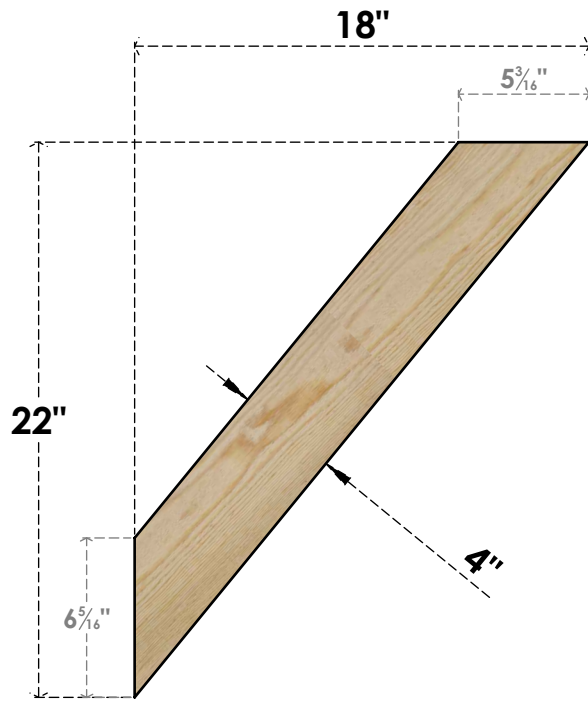

BRC04X18X22TRA00RDF

4"W X 18"D X 22"H TRADITIONAL ROUGH SAWN BRACE, DOUGLAS FIR

SIDE

FRONT

EKENA MILLWORK
2300 WEST MAIN ST.
CLARKSVILLE, TX 75426
TOLL FREE: 866-607-0453
WWW.EKENAMILLWORK.COM

NOTES

1. INSTALLATION TO BE COMPLETED IN ACCORDANCE WITH MANUFACTURER'S SPECIFICATIONS.
2. DRAWING MAY NOT BE TO SCALE
3. THIS DRAWING IS INTENDED FOR DESIGN AND PLANNING PURPOSES ONLY.
4. ALL INFORMATION CONTAINED HEREIN WAS CURRENT AT THE TIME OF DEVELOPMENT BUT MUST BE REVIEWED AND APPROVED BY THE PRODUCT MANUFACTURER TO BE CONSIDERED ACCURATE.
5. PRODUCTS ARE NOT KILN DRIED. THIS ITEM IS UNIQUE AND WILL CONTAIN THE NATURAL VARIATIONS THAT THE WOOD SPECIES OFFERS. THIS MAY RESULT IN VARIATIONS UP TO 1/4"