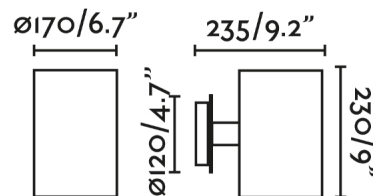

Wall lamp with a cylindrical shape in green finish designed by Faro Lab . A unique design to give a modern touch to any space. Allows the light to be directed more firmly. Black structure.

General characteristics

Fixation	Wall
voltage	120V
Hertz	60Hz
Switch type	On/Off
Max. Power	15W

Material

Body/Structure	Steel
Screen	Steel

Finish

Body/Structure	Black
Screen	Green
Location	Dry locations only
US Certification	Fijas cETLus