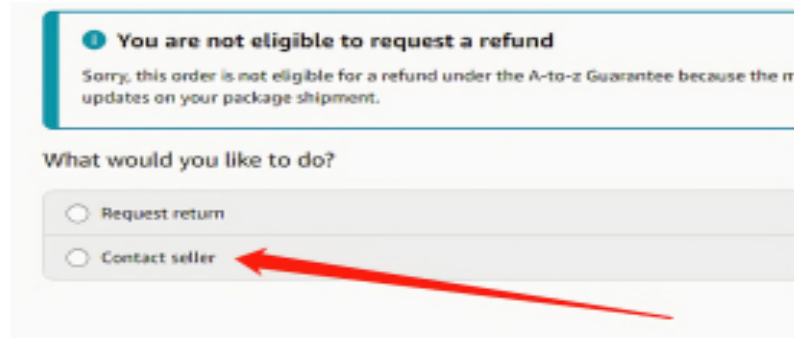

2. Choose your topic from list displayed and Select **【Contact seller】**.