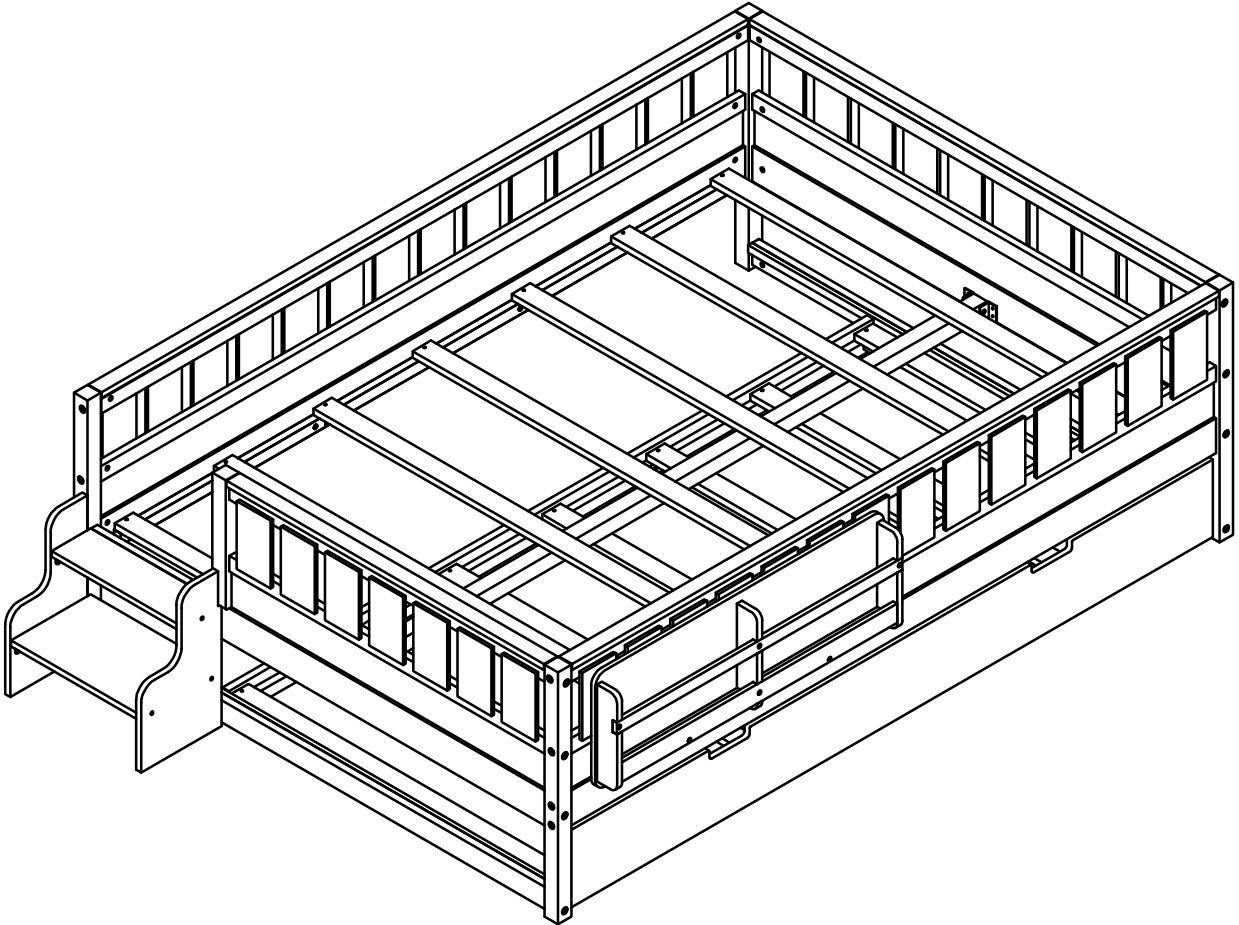

ASSEMBLY INSTRUCTION

FULL PLATFORM BED WITH TRUNDLE

Bed type

Length

Width

Thickness

Full Standard

75"

54"

6" max

This set is included 1 boxes if don't receive full 1 boxes please contact our customer service team.

ASSEMBLY INSTRUCTION

Part List & Hardware List (Box 1)

<p>A1</p>  <p>Leg-2pcs</p>	<p>A2</p>  <p>Leg-1pc</p>	<p>A3</p>  <p>Leg-1pc</p>
<p>A4</p>  <p>WoodBar-1pc</p>	<p>A6</p>  <p>WoodBar-1pc</p>	<p>A7</p>  <p>WoodBar-2pcs</p>
<p>A8</p>  <p>WoodBar-1pc</p>	<p>B1</p>  <p>WoodBar-1pc</p>	<p>B2</p>  <p>WoodBar-1pc</p>
<p>B8</p>  <p>Panel-1pc</p>	<p>B9</p>  <p>Panel-1pc</p>	<p>C2</p>  <p>Panel-1pc</p>
<p>C3</p>  <p>Panel-1pc</p>	<p>C4</p>  <p>WoodBar-1pc</p>	<p>C5</p>  <p>WoodBar-1pc</p>
<p>C6</p>  <p>WoodBar-1pc</p>	<p>C7</p>  <p>WoodBar-2pcs</p>	<p>C9</p>  <p>WoodBar-1pc</p>
<p>D4</p>  <p>Slats-5pcs</p>	<p>D6</p>  <p>Slats-7pcs</p>	